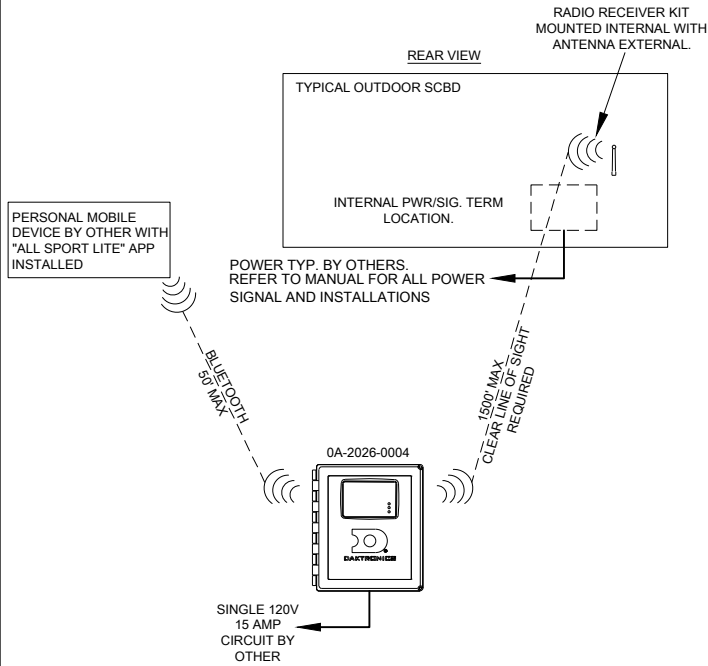

RADIO COMMUNICATION