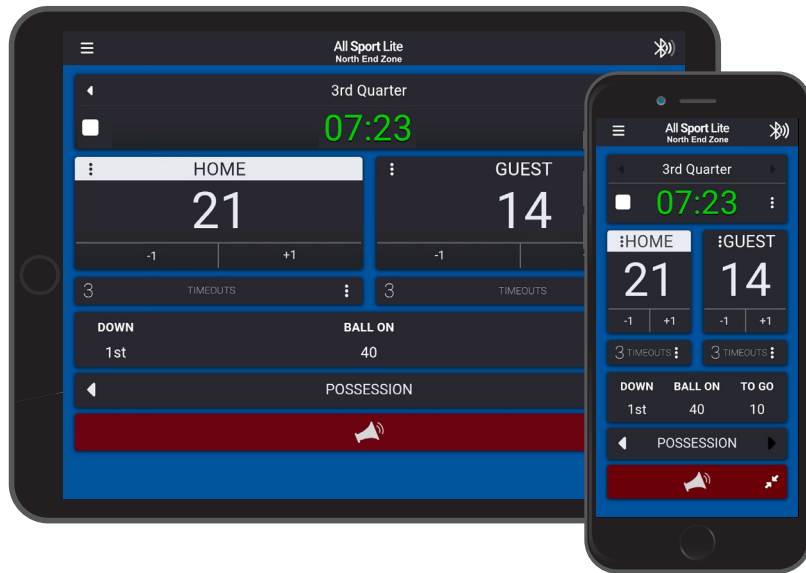

# ALL SPORT LITE MOBILE APP PRODUCT SPECIFICATIONS

The All Sport® Lite mobile app puts scoreboard control into the palm of your hand. Using **Bluetooth®** wireless technology, the app installed on compatible mobile devices and tablets (*not included*) sends commands to the MX-1 indoor/outdoor interface box. This interface box then directly controls one or more scoreboards via wired or wireless signal.

An integrated 2.4 GHz radio transmitter in the interface box allows for a completely wireless scoring solution. Customizable names in the app make it easy to identify which scoreboard you want to control.

## FEATURES & BENEFITS

- Compatible with most standard Daktronics scoreboards for baseball, basketball, football, and soccer
- Quick and easy to use for lower-level games and practice
- No need to unlock a press box or equipment room just to keep score - great for rental opportunities
- Reduced setup/teardown time and personnel
- Main scoreboard control system for higher-level games can remain safely locked away until needed, resulting in less wear and tear of control equipment

## OPERATING RANGE

- 50' (15 m) between mobile device and interface box
- 1500' (457 m) between interface box and scoreboard