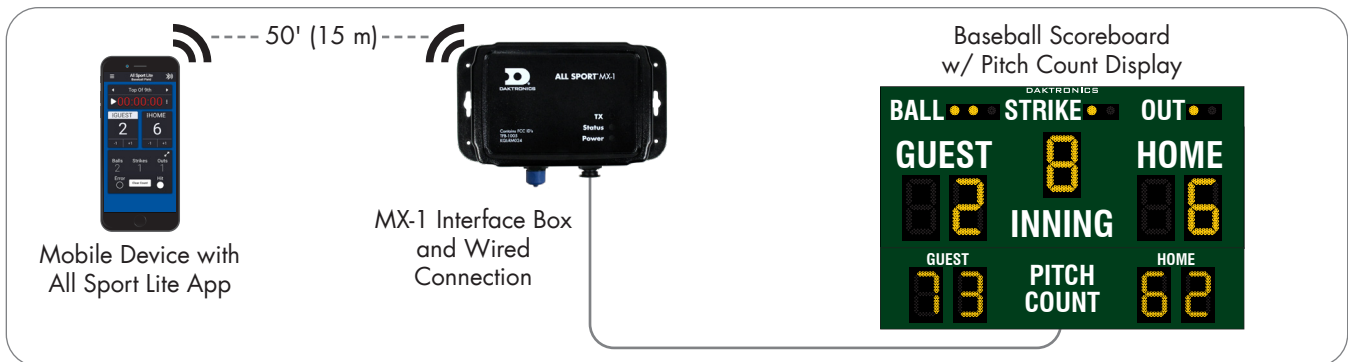

OPTIONAL EQUIPMENT

- Weather-sealed enclosure for mounting the MX-1 unit in outdoor environments

Dimensions:
12.5" H x 10.5" W x 6.5" D
(318 mm, 267 mm, 165 mm)

Weight:
8.5 lb (3.9 kg)