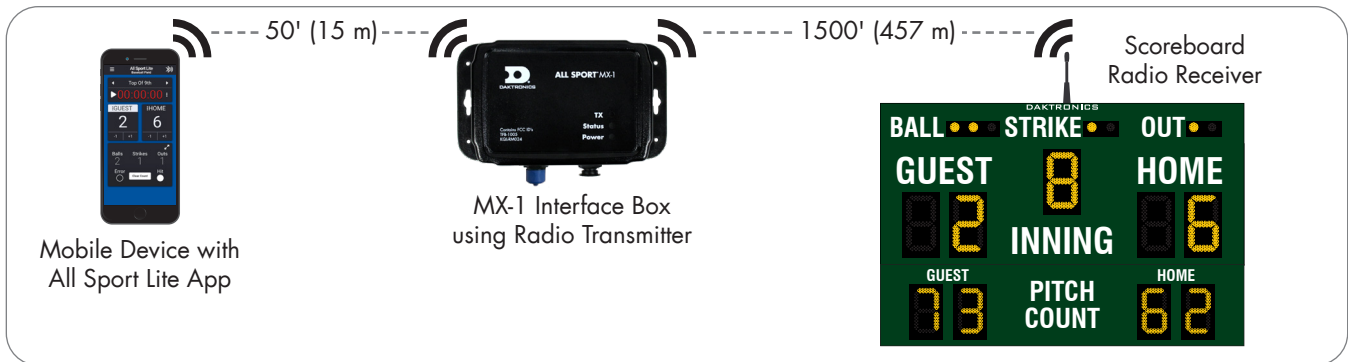

## OPERATING RANGE

- 50' (15 m) between mobile device and interface box
- 1500' (457 m) between interface box and scoreboard

# ALL SPORT LITE MOBILE APP PRODUCT SPECIFICATIONS

MX-1 INTERFACE BOX	
<b>POWER*</b>	2 W, 0.4 A @ 5 VDC (via 120 VAC adapter)
<b>WEIGHT</b>	1.5 lb (0.7 kg)
<b>DIMENSIONS</b>	4.7" H x 6.6" W x 2.8" D (120 mm, 168 mm, 71 mm)
<b>CONSTRUCTION</b>	Gasketed Polycarbonate
<b>OPERATING TEMPERATURES</b>	-22° to 122° Fahrenheit (-30° to 50° Celsius)

## CONTROL OPTIONS

Refer to the diagrams below to see the available control systems, and select one that best fits the needs of your facility. Note that placement of scoreboard antenna is for illustrative purposes only.