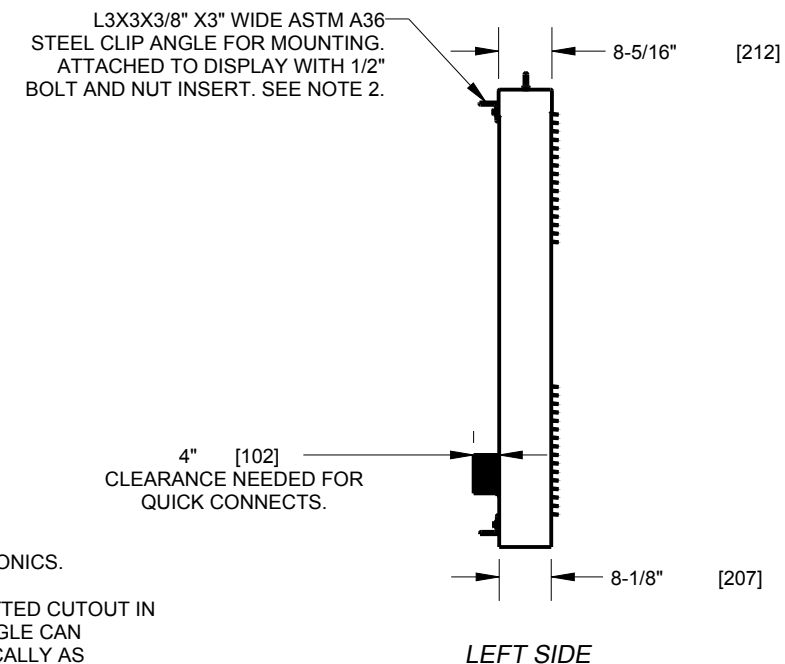

APPLICABLE DESIGN CODE: IBC 2006

DESIGN WIND PRESSURE "P"  $P \leq 110$  psf

FRONT VIEW

REAR VIEW

CHART 1

TECHNOLOGY	COLOR	WATTS	POWER REQUIREMENTS PER SINGLE FACE		
			120 VAC, 60 Hz (2 WIRE + GND)	120/240VAC, 60 Hz (3 WIRE + GND)	240VAC, 1PH, 50 Hz (2 WIRE + GND)
			AMPS	AMPS*	AMPS
3500	RED	692	5.77	N/A	2.88
	AMBER	822	6.85	N/A	3.42
	**RGB	1340	11.16	N/A	5.58
3550	RGB	1235	10.29	N/A	5.14

\*AMPS LISTED ARE HIGHEST LEG OF CIRCUIT.  
\*\* AF-3500 RGB INACTIVE AS OF 23 AUGUST 2012.

NOTES:

- EYEBOLTS MAY NOT BE USED FOR PERMANENT INSTALLATION.
- ALL CLIP ANGLES (OR THEIR LOCATIONS) MUST BE USED FOR DISPLAY INSTALLATION.
- DISPLAY IS FRONT VENTILATED SO NO PORTION OF THE FRONT FACE CAN BE COVERED. AIR INTAKES ARE FILTERED. FILTERS ARE LOCATED IN DRAWERS ON FACE AND WILL NEED TO BE PERIODICALLY CLEANED IN ORDER TO PROVIDE THE PROPER DISPLAY VENTILATION. REFER TO THE MAINTENANCE DOCUMENT (DD-1564079) FOR FILTER MAINTENANCE INSTRUCTIONS.
- ALL DIMENSIONS ARE IN FEET AND INCHES [MILLIMETERS].
- DISPLAY IS ALL ALUMINUM CONSTRUCTION.
- THIS DISPLAY IS SHIPPED AND INSTALLED AS A SINGLE UNIT.
- DISPLAY CABINET COLOR IS SEMI-GLOSS BLACK.
- FRONT ACCESS FOR SERVICE.
- ESTIMATED WEIGHT IS: 290 LBS [132 KG].
- DISPLAY L.E.D. COLOR IS RED, AMBER, OR RGB.
- POWER REQUIREMENTS ARE LISTED IN CHART 1 OF THIS DRAWING.
- DAKTRONICS IS NOT RESPONSIBLE FOR THE MAIN ELECTRICAL DISCONNECT.
- DAKTRONICS IS NOT RESPONSIBLE FOR THE MOUNTING HARDWARE OR THE INTEGRITY OF THE STRUCTURE THE DISPLAY IS MOUNTED TO.

		THE CONCEPTS EXPRESSED AND DETAILS SHOWN ON THIS DRAWING ARE CONFIDENTIAL AND PROPRIETARY. DO NOT REPRODUCE BY ANY MEANS WITHOUT THE EXPRESSED WRITTEN CONSENT OF DAKTRONICS, INC. COPYRIGHT 2010 DAKTRONICS, INC.	
BROOKINGS, SD 57006 DO NOT SCALE DRAWING			
PROJ: GALAXY AF-35** 34MM DISPLAYS			
TITLE: SHOP DWG, AF-35**-48X48-34			
DESIGN: TWHITEH	DRAWN: RBJERKE	DATE: 31 JAN 11	
SCALE: 1=30			
SHEET: 1 OF 1	REV: 01	JOB NO: P1472	FUNC-TYPE-SIZE: E - 10 - B
			1043955