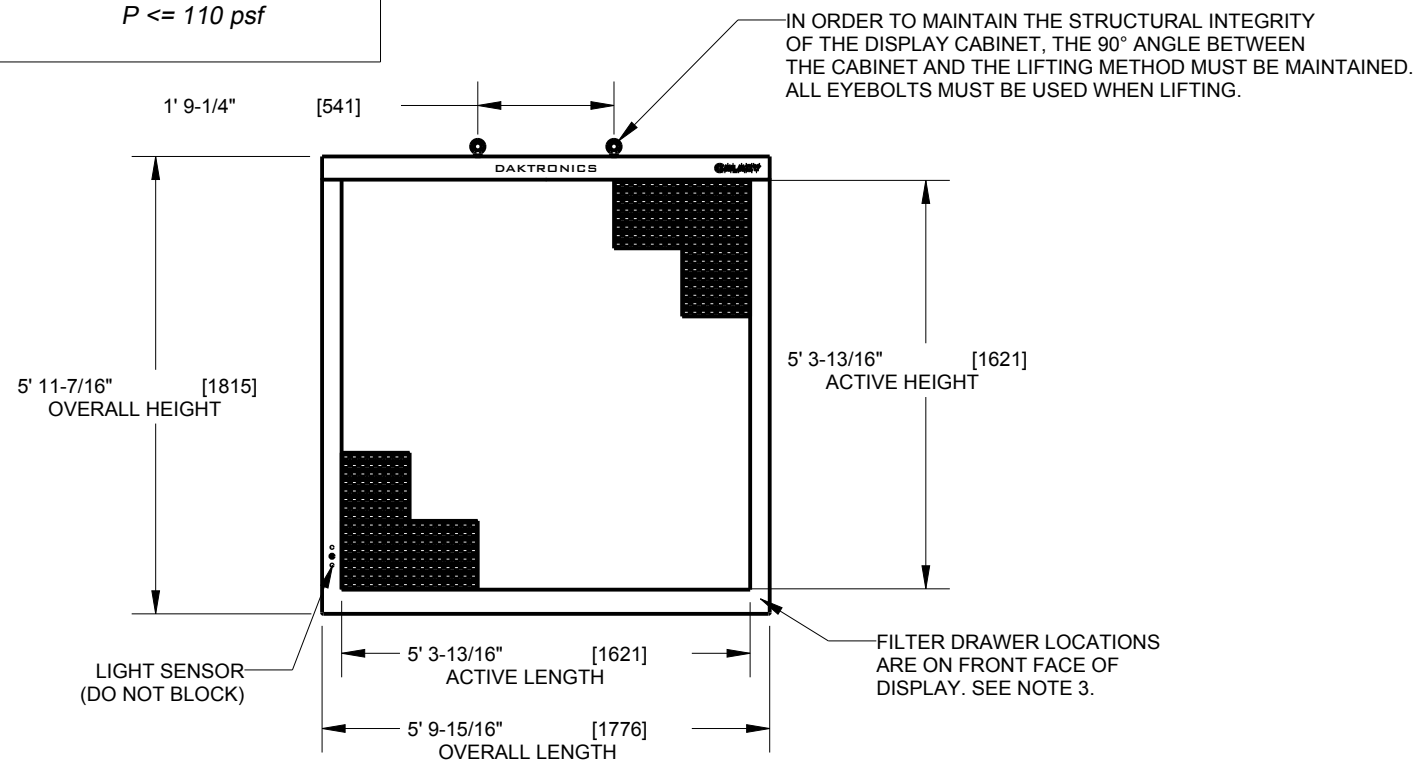

APPLICABLE DESIGN CODE: IBC 2006

DESIGN WIND PRESSURE "P"  $P \leq 110$  psf

FRONT VIEW

REAR VIEW

CHART 1

TECHNOLOGY	COLOR	WATTS	POWER REQUIREMENTS PER SINGLE FACE		
			120 VAC, 60 Hz (2 WIRE + GND)	120/240VAC, 60 Hz (3 WIRE + GND)	240VAC, 1PH, 50 Hz (2 WIRE + GND)
			AMPS	AMPS*	AMPS
3500	RED	692	5.77	N/A	2.88
	AMBER	822	6.85	N/A	3.42
	**RGB	1340	11.16	N/A	5.58
3550	RGB	1235	10.29	N/A	5.14

\*AMPS LISTED ARE HIGHEST LEG OF CIRCUIT.  
\*\* AF-3500 RGB INACTIVE AS OF 23 AUGUST 2012.

NOTES:

- EYEBOLTS MAY NOT BE USED FOR PERMANENT INSTALLATION.
- ALL CLIP ANGLES (OR THEIR LOCATIONS) MUST BE USED FOR DISPLAY INSTALLATION.
- DISPLAY IS FRONT VENTILATED SO NO PORTION OF THE FRONT FACE CAN BE COVERED. AIR INTAKES ARE FILTERED. FILTERS ARE LOCATED IN DRAWERS ON FACE AND WILL NEED TO BE PERIODICALLY CLEANED IN ORDER TO PROVIDE THE PROPER DISPLAY VENTILATION. REFER TO THE MAINTENANCE DOCUMENT (DD-1564079) FOR FILTER MAINTENANCE INSTRUCTIONS.
- ALL DIMENSIONS ARE IN FEET AND INCHES [MILLIMETERS].
- DISPLAY IS ALL ALUMINUM CONSTRUCTION.
- THIS DISPLAY IS SHIPPED AND INSTALLED AS A SINGLE UNIT.
- DISPLAY CABINET COLOR IS SEMI-GLOSS BLACK.
- FRONT ACCESS FOR SERVICE.
- ESTIMATED WEIGHT IS: 290 LBS [132 KG].
- DISPLAY L.E.D. COLOR IS RED, AMBER, OR RGB.
- POWER REQUIREMENTS ARE LISTED IN CHART 1 OF THIS DRAWING.
- DAKTRONICS IS NOT RESPONSIBLE FOR THE MAIN ELECTRICAL DISCONNECT.
- DAKTRONICS IS NOT RESPONSIBLE FOR THE MOUNTING HARDWARE OR THE INTEGRITY OF THE STRUCTURE THE DISPLAY IS MOUNTED TO.

		THE CONCEPTS EXPRESSED AND DETAILS SHOWN ON THIS DRAWING ARE CONFIDENTIAL AND PROPRIETARY. DO NOT REPRODUCE BY ANY MEANS WITHOUT THE EXPRESSED WRITTEN CONSENT OF DAKTRONICS, INC. COPYRIGHT 2010 DAKTRONICS, INC.	
BROOKINGS, SD 57006 DO NOT SCALE DRAWING			
PROJ: GALAXY AF-35** 34MM DISPLAYS			
TITLE: SHOP DWG, AF-35**-48X48-34			
DESIGN: TWHITEH	DRAWN: RBJERKE	DATE: 31 JAN 11	
SCALE: 1=30			
SHEET: 1 OF 1	REV: 01	JOB NO: P1472	FUNC-TYPE-SIZE: E - 10 - B
			1043955