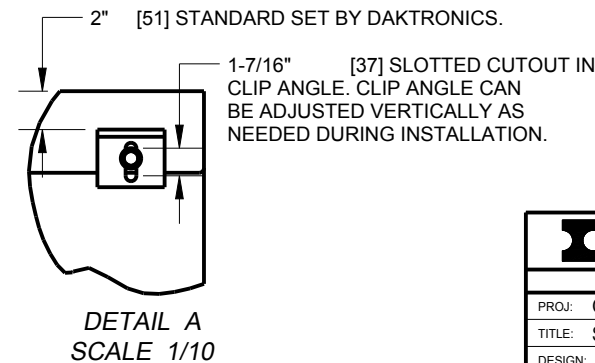

APPLICABLE DESIGN CODE: IBC 2006

DESIGN WIND PRESSURE "P"  $P \leq 110$  psf

FRONT VIEW

REAR VIEW

CHART 1

TECHNOLOGY	COLOR	WATTS	POWER REQUIREMENTS PER SINGLE FACE		
			120 VAC, 60 Hz (2 WIRE + GND)	120/240VAC, 60 Hz (3 WIRE + GND)	240VAC, 1PH, 50 Hz (2 WIRE + GND)
			AMPS	AMPS*	AMPS
3500	RED	692	5.77	N/A	2.88
	AMBER	822	6.85	N/A	3.42
	**RGB	1340	11.16	N/A	5.58
3550	RGB	1235	10.29	N/A	5.14

\*AMPS LISTED ARE HIGHEST LEG OF CIRCUIT.  
\*\* AF-3500 RGB INACTIVE AS OF 23 AUGUST 2012.

NOTES:

- EYEBOLTS MAY NOT BE USED FOR PERMANENT INSTALLATION.
- ALL CLIP ANGLES (OR THEIR LOCATIONS) MUST BE USED FOR DISPLAY INSTALLATION.
- DISPLAY IS FRONT VENTILATED SO NO PORTION OF THE FRONT FACE CAN BE COVERED. AIR INTAKES ARE FILTERED. FILTERS ARE LOCATED IN DRAWERS ON FACE AND WILL NEED TO BE PERIODICALLY CLEANED IN ORDER TO PROVIDE THE PROPER DISPLAY VENTILATION. REFER TO THE MAINTENANCE DOCUMENT (DD-1564079) FOR FILTER MAINTENANCE INSTRUCTIONS.
- ALL DIMENSIONS ARE IN FEET AND INCHES [MILLIMETERS].
- DISPLAY IS ALL ALUMINUM CONSTRUCTION.
- THIS DISPLAY IS SHIPPED AND INSTALLED AS A SINGLE UNIT.
- DISPLAY CABINET COLOR IS SEMI-GLOSS BLACK.
- FRONT ACCESS FOR SERVICE.
- ESTIMATED WEIGHT IS: 290 LBS [132 KG].
- DISPLAY L.E.D. COLOR IS RED, AMBER, OR RGB.
- POWER REQUIREMENTS ARE LISTED IN CHART 1 OF THIS DRAWING.
- DAKTRONICS IS NOT RESPONSIBLE FOR THE MAIN ELECTRICAL DISCONNECT.
- DAKTRONICS IS NOT RESPONSIBLE FOR THE MOUNTING HARDWARE OR THE INTEGRITY OF THE STRUCTURE THE DISPLAY IS MOUNTED TO.

		THE CONCEPTS EXPRESSED AND DETAILS SHOWN ON THIS DRAWING ARE CONFIDENTIAL AND PROPRIETARY. DO NOT REPRODUCE BY ANY MEANS WITHOUT THE EXPRESSED WRITTEN CONSENT OF DAKTRONICS, INC. COPYRIGHT 2010 DAKTRONICS, INC.	
BROOKINGS, SD 57006 DO NOT SCALE DRAWING			
PROJ: GALAXY AF-35** 34MM DISPLAYS			
TITLE: SHOP DWG, AF-35**-48X48-34			
DESIGN: TWHITEH	DRAWN: RBJERKE	DATE: 31 JAN 11	
SCALE: 1=30			
SHEET: 1 OF 1	REV: 01	JOB NO: P1472	FUNC-TYPE-SIZE: E - 10 - B
			1043955