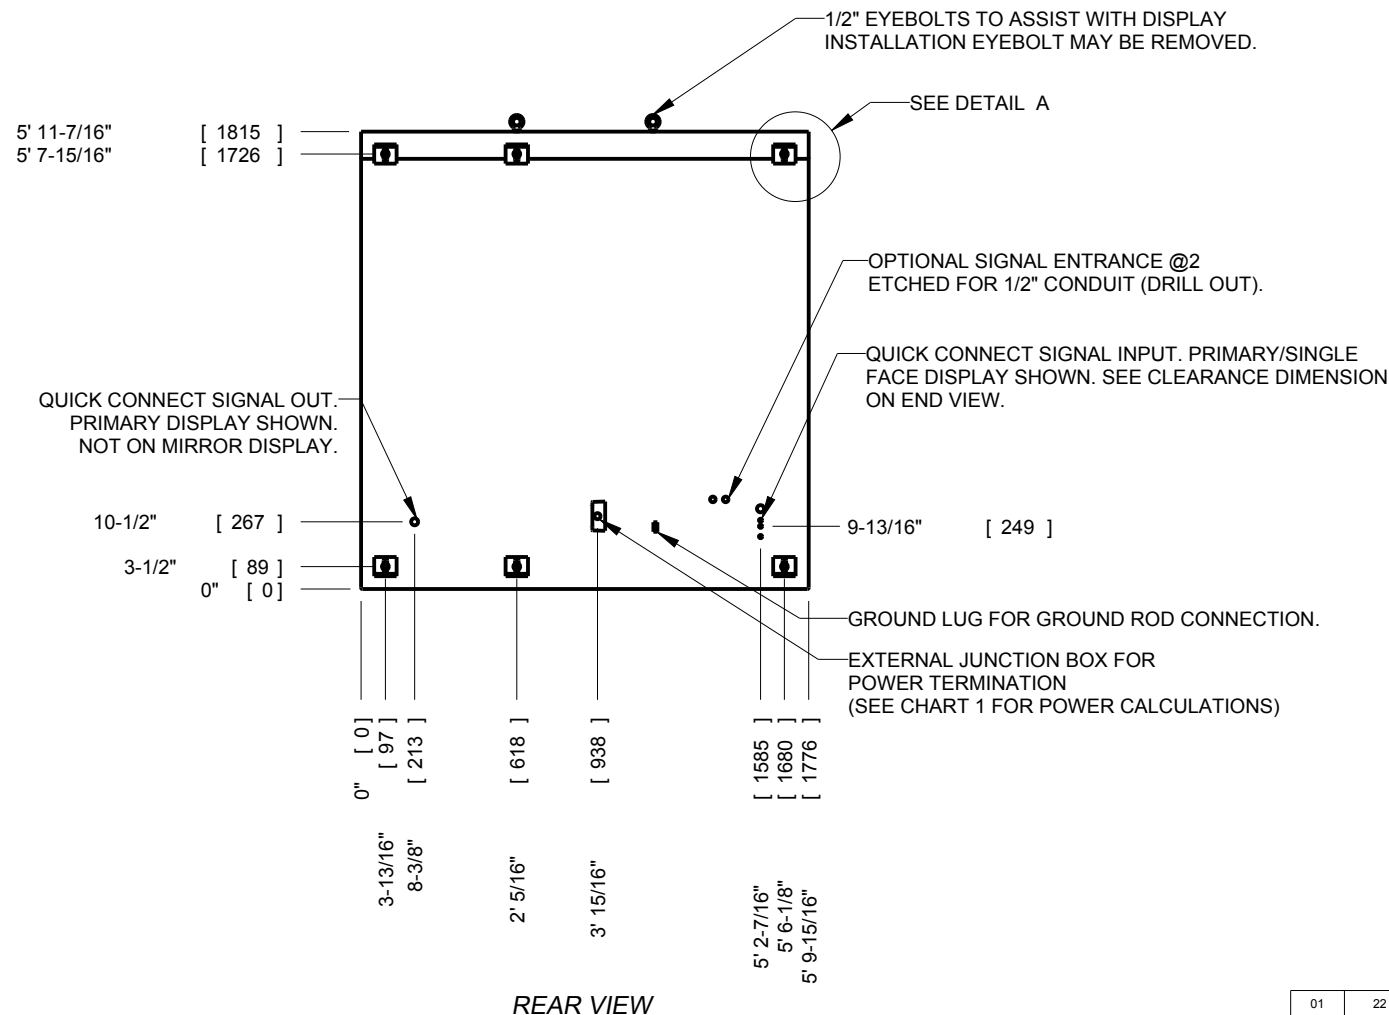

APPLICABLE DESIGN CODE: IBC 2006

DESIGN WIND PRESSURE "P"  $P \leq 110$  psf

FRONT VIEW

REAR VIEW

CHART 1

TECHNOLOGY	COLOR	WATTS	POWER REQUIREMENTS PER SINGLE FACE		
			120 VAC, 60 Hz (2 WIRE + GND)	120/240VAC, 60 Hz (3 WIRE + GND)	240VAC, 1PH, 50 Hz (2 WIRE + GND)
			AMPS	AMPS*	AMPS
3500	RED	692	5.77	N/A	2.88
	AMBER	822	6.85	N/A	3.42
	**RGB	1340	11.16	N/A	5.58
3550	RGB	1235	10.29	N/A	5.14

\*AMPS LISTED ARE HIGHEST LEG OF CIRCUIT.  
\*\* AF-3500 RGB INACTIVE AS OF 23 AUGUST 2012.

NOTES:

- EYEBOLTS MAY NOT BE USED FOR PERMANENT INSTALLATION.
- ALL CLIP ANGLES (OR THEIR LOCATIONS) MUST BE USED FOR DISPLAY INSTALLATION.
- DISPLAY IS FRONT VENTILATED SO NO PORTION OF THE FRONT FACE CAN BE COVERED. AIR INTAKES ARE FILTERED. FILTERS ARE LOCATED IN DRAWERS ON FACE AND WILL NEED TO BE PERIODICALLY CLEANED IN ORDER TO PROVIDE THE PROPER DISPLAY VENTILATION. REFER TO THE MAINTENANCE DOCUMENT (DD-1564079) FOR FILTER MAINTENANCE INSTRUCTIONS.
- ALL DIMENSIONS ARE IN FEET AND INCHES [MILLIMETERS].
- DISPLAY IS ALL ALUMINUM CONSTRUCTION.
- THIS DISPLAY IS SHIPPED AND INSTALLED AS A SINGLE UNIT.
- DISPLAY CABINET COLOR IS SEMI-GLOSS BLACK.
- FRONT ACCESS FOR SERVICE.
- ESTIMATED WEIGHT IS: 290 LBS [132 KG].
- DISPLAY L.E.D. COLOR IS RED, AMBER, OR RGB.
- POWER REQUIREMENTS ARE LISTED IN CHART 1 OF THIS DRAWING.
- DAKTRONICS IS NOT RESPONSIBLE FOR THE MAIN ELECTRICAL DISCONNECT.
- DAKTRONICS IS NOT RESPONSIBLE FOR THE MOUNTING HARDWARE OR THE INTEGRITY OF THE STRUCTURE THE DISPLAY IS MOUNTED TO.

		THE CONCEPTS EXPRESSED AND DETAILS SHOWN ON THIS DRAWING ARE CONFIDENTIAL AND PROPRIETARY. DO NOT REPRODUCE BY ANY MEANS WITHOUT THE EXPRESSED WRITTEN CONSENT OF DAKTRONICS, INC. COPYRIGHT 2010 DAKTRONICS, INC.	
BROOKINGS, SD 57006 DO NOT SCALE DRAWING			
PROJ: GALAXY AF-35** 34MM DISPLAYS			
TITLE: SHOP DWG, AF-35**-48X48-34			
DESIGN: TWHITEH	DRAWN: RBJERKE	DATE: 31 JAN 11	
SCALE: 1=30			
SHEET: 1 OF 1	REV: 01	JOB NO: P1472	FUNC-TYPE-SIZE: E - 10 - B
			1043955