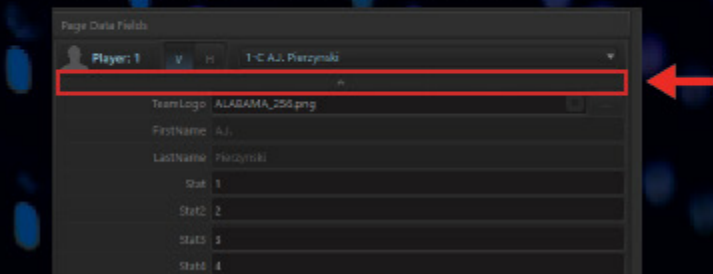

NOTES

Number of Stats- "1-4"

Click the dropdown arrow to reveal the stats data fields for each player's stats.

Lowerthird_Team_Comparison_Stats

TEAM COMPARISON STATS					
SUBHEADER					
	ALABAMA CRIMSON TIDE		MIAMI HURRICANES		
	XXX	STAT 1	XXX	XXX	
	XXX	STAT 2	XXX	XXX	
	XXX	STAT 3	XXX	XXX	
	XXX	STAT 4	XXX	XXX	

NOTES

Number of Stats- "1-4"

Click the dropdown arrow to reveal the stats data fields for each team's stats.

Lowerthird_Player_Comparison_Stats

PLAYER STAT COMPARISON				
SUBHEADER				
	NICK ABBOTT		JAKE SMITH	
	XXX	STAT 1	XXX	
	XXX	STAT 2	XXX	
	XXX	STAT 3	XXX	
	XXX	STAT 4	XXX	