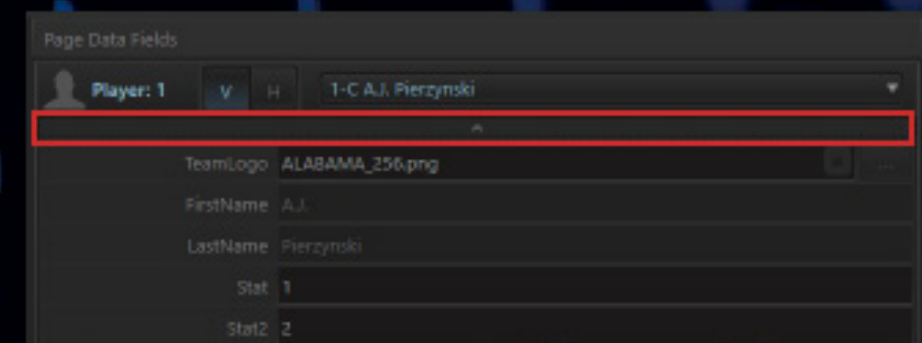

LOWERTHIRDS

Lowerthird_3PlayerComp_4Stats

THREE PLAYER COMPARISON						
SUBHEADER						
	DEMITRI JACKSON		CONNOR COUGHLIN		ISAAC WHITNEY	
	STAT 1	XXX	STAT 1	XXX	STAT 1	XXX
	STAT 2	XXX	STAT 2	XXX	STAT 2	XXX
	STAT 3	XXX	STAT 3	XXX	STAT 3	XXX
	STAT 4	XXX	STAT 4	XXX	STAT 4	XXX

NOTES

Number of Stats- "1-4"

Click the dropdown arrow to reveal the stats data fields for each player's stats.

Lowerthird_Team_Comparison_Stats