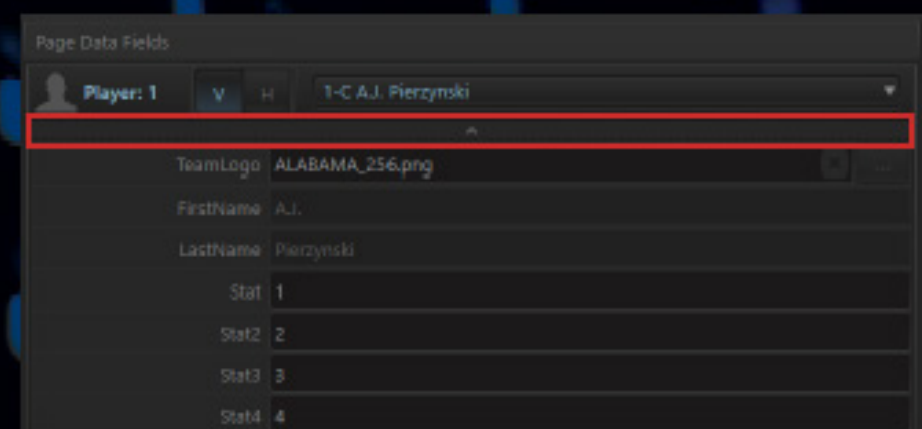

NOTES

Number of Stats- "1-4"

Click the dropdown arrow to reveal the stats data fields for each player's stats.

LOWERTHIRD_TEAM_BULLET