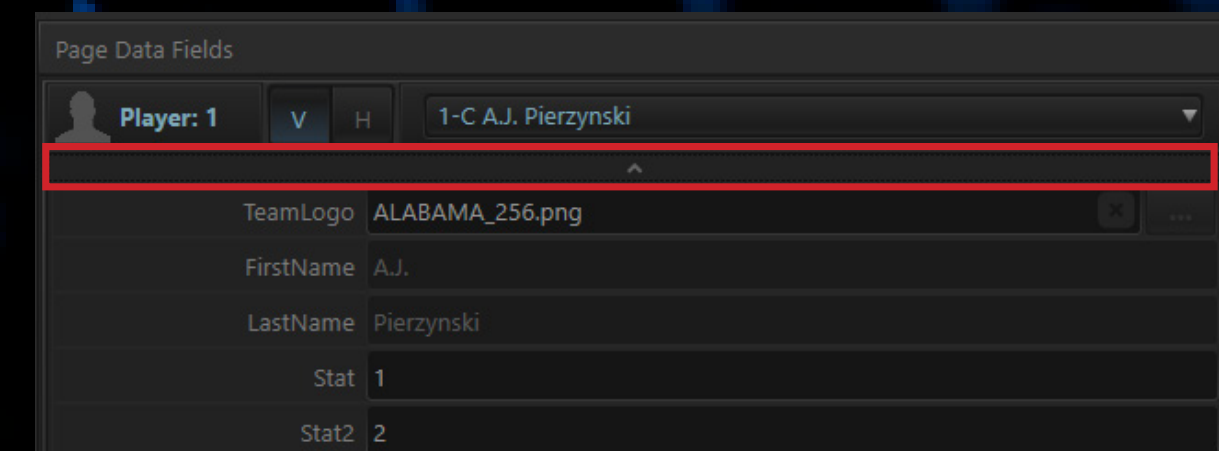

LOWER THIRDS

Lowerthird_3PlayerComp_4Stats

THREE PLAYER COMPARISON						
SUBHEADER						
	DEMITRI JACKSON		CONNOR COUGHLIN		ISAAC WHITNEY	
	STAT 1	XXX	STAT 1	XXX	STAT 1	XXX
	STAT 2	XXX	STAT 2	XXX	STAT 2	XXX
	STAT 3	XXX	STAT 3	XXX	STAT 3	XXX
	STAT 4	XXX	STAT 4	XXX	STAT 4	XXX

NOTES

Number of Stats- "1-4"

Click the dropdown arrow to reveal the stats data fields for each player's stats.

Lowerthird_Player_Comparison_Stats