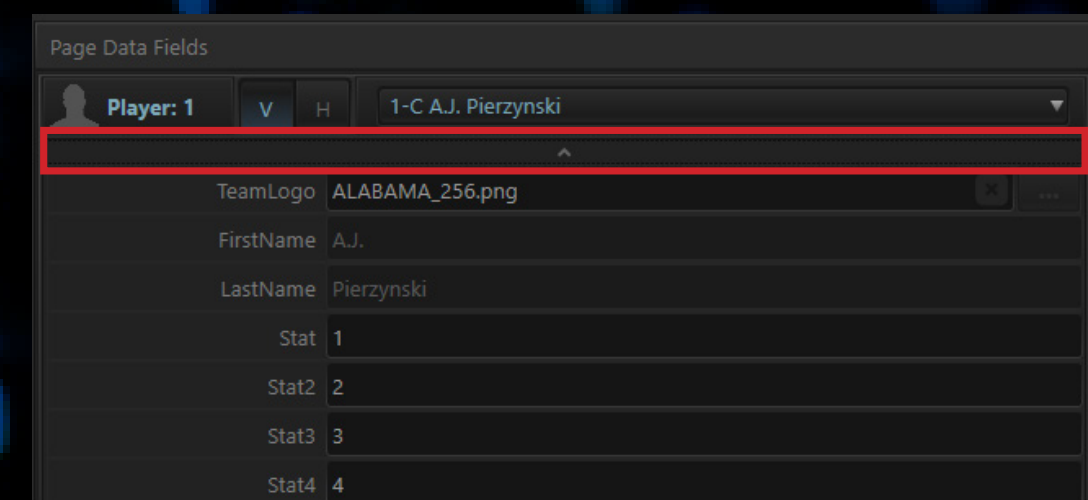

NOTES

Number of Stats - "1-4"
Click the dropdown arrow to reveal the stats data fields for each team's stats.