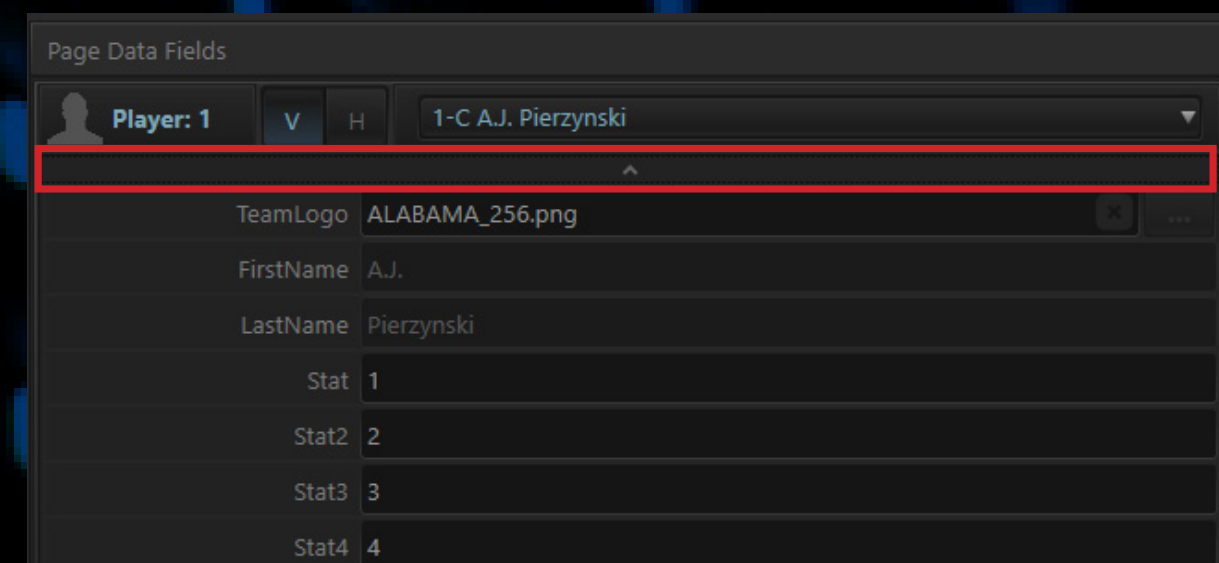

NOTES

Number of Stats- "1-4"

Click the dropdown arrow to reveal the stats data fields for each player's stats.