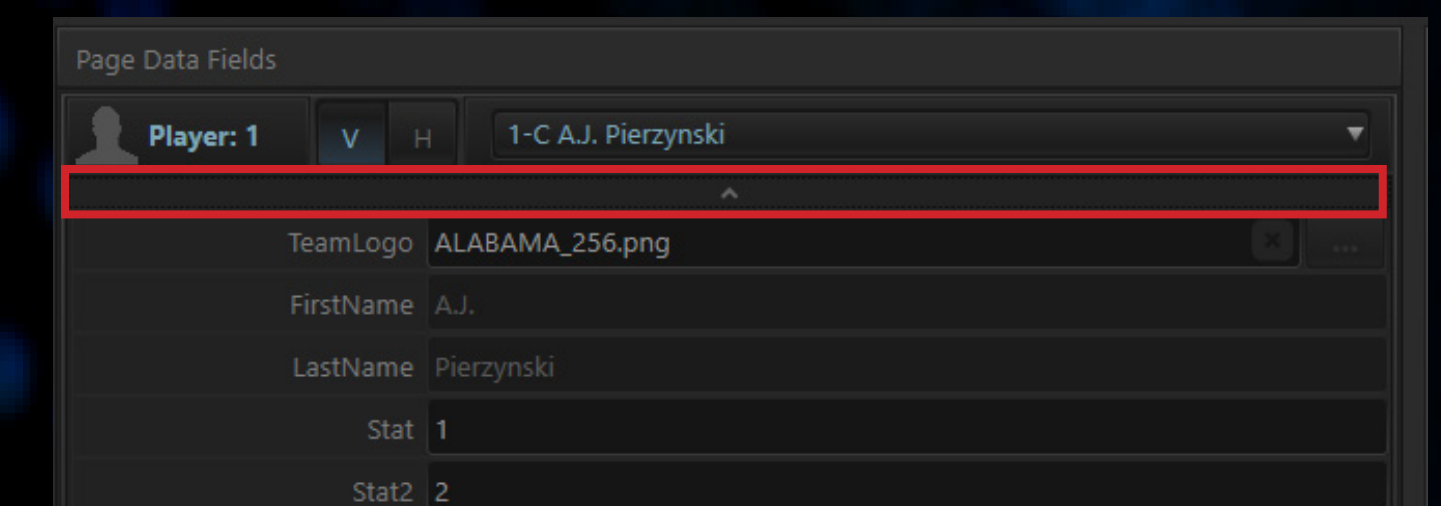

NOTES

1-5 Stats
Stat 6 = Bottom line stat

Click the dropdown arrow to reveal the stats data fields for each player's stats.