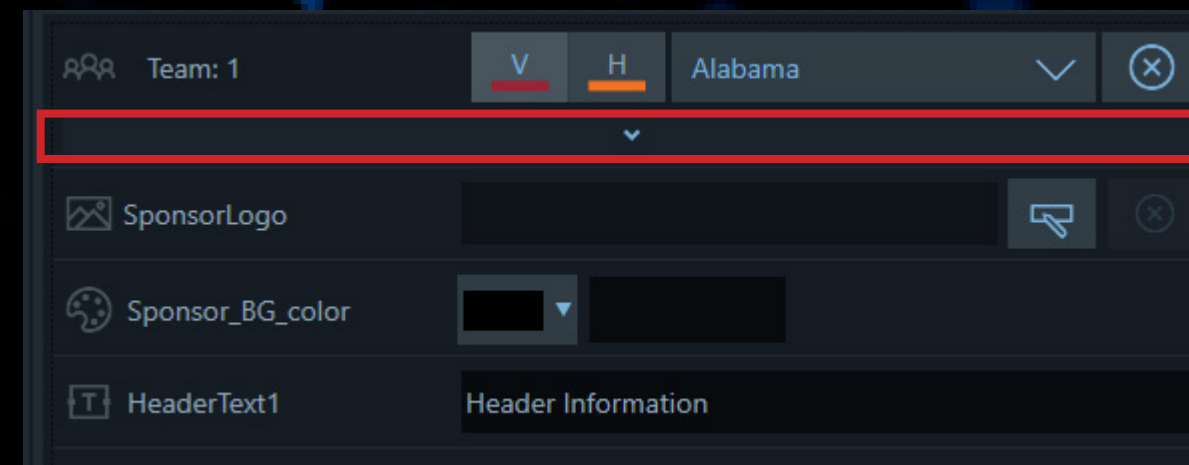

Click the dropdown arrow to input coach name and message