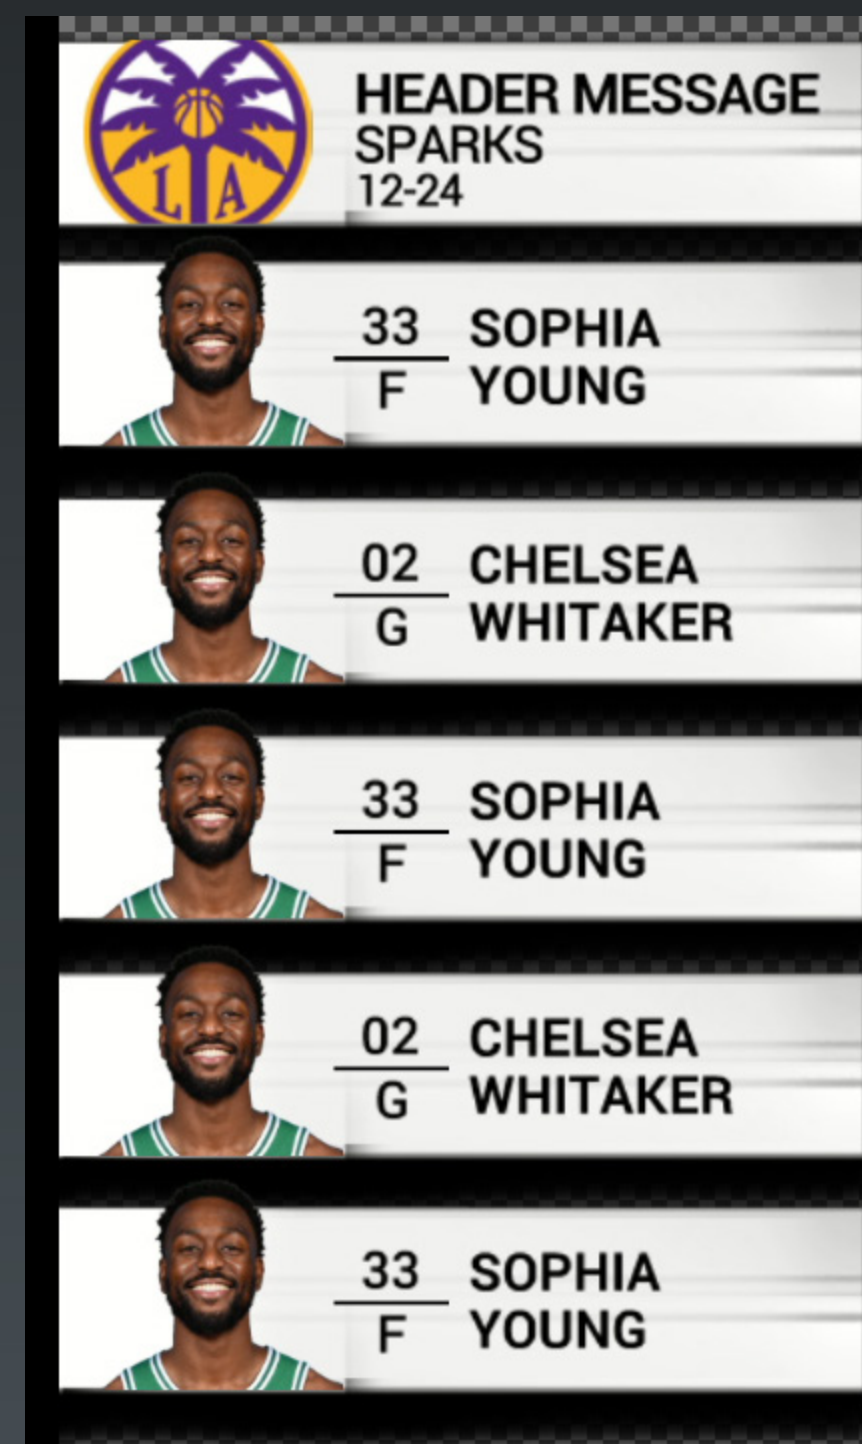

Scoreboards & Locators

Template Name:
Rollout_Score/Go To Break graphic

Template Name:
Titlecard

Use Logo_X/Y Scale to scale the network Logo. Use .45 for both to start. For Commissioner's Cup use .7 and .7. Both values always need to be the same.

Template Name:
Break_Countdown_Clock

Slabs

Template Name:
LeftSlab

Template Name:
RightSlab

We play on with scorebug on air

MSC

Template Name:
Generic Banner 1920x1080