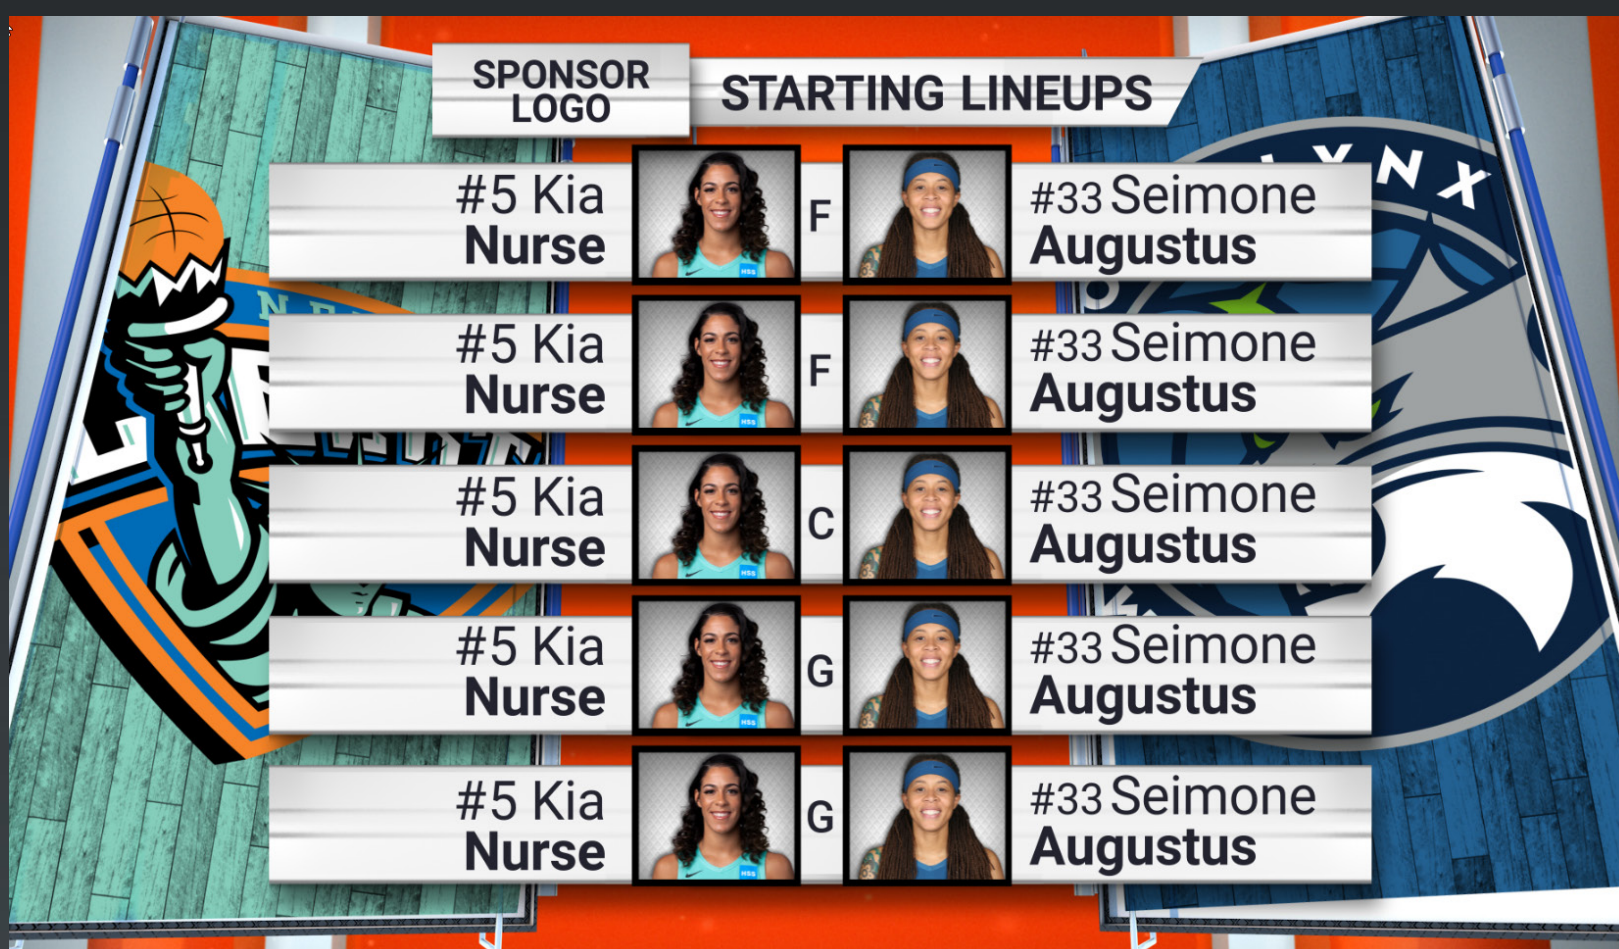

Lineups

Template Name:

Starting_Lineup

Template Description:

Starting Lineup for both teams