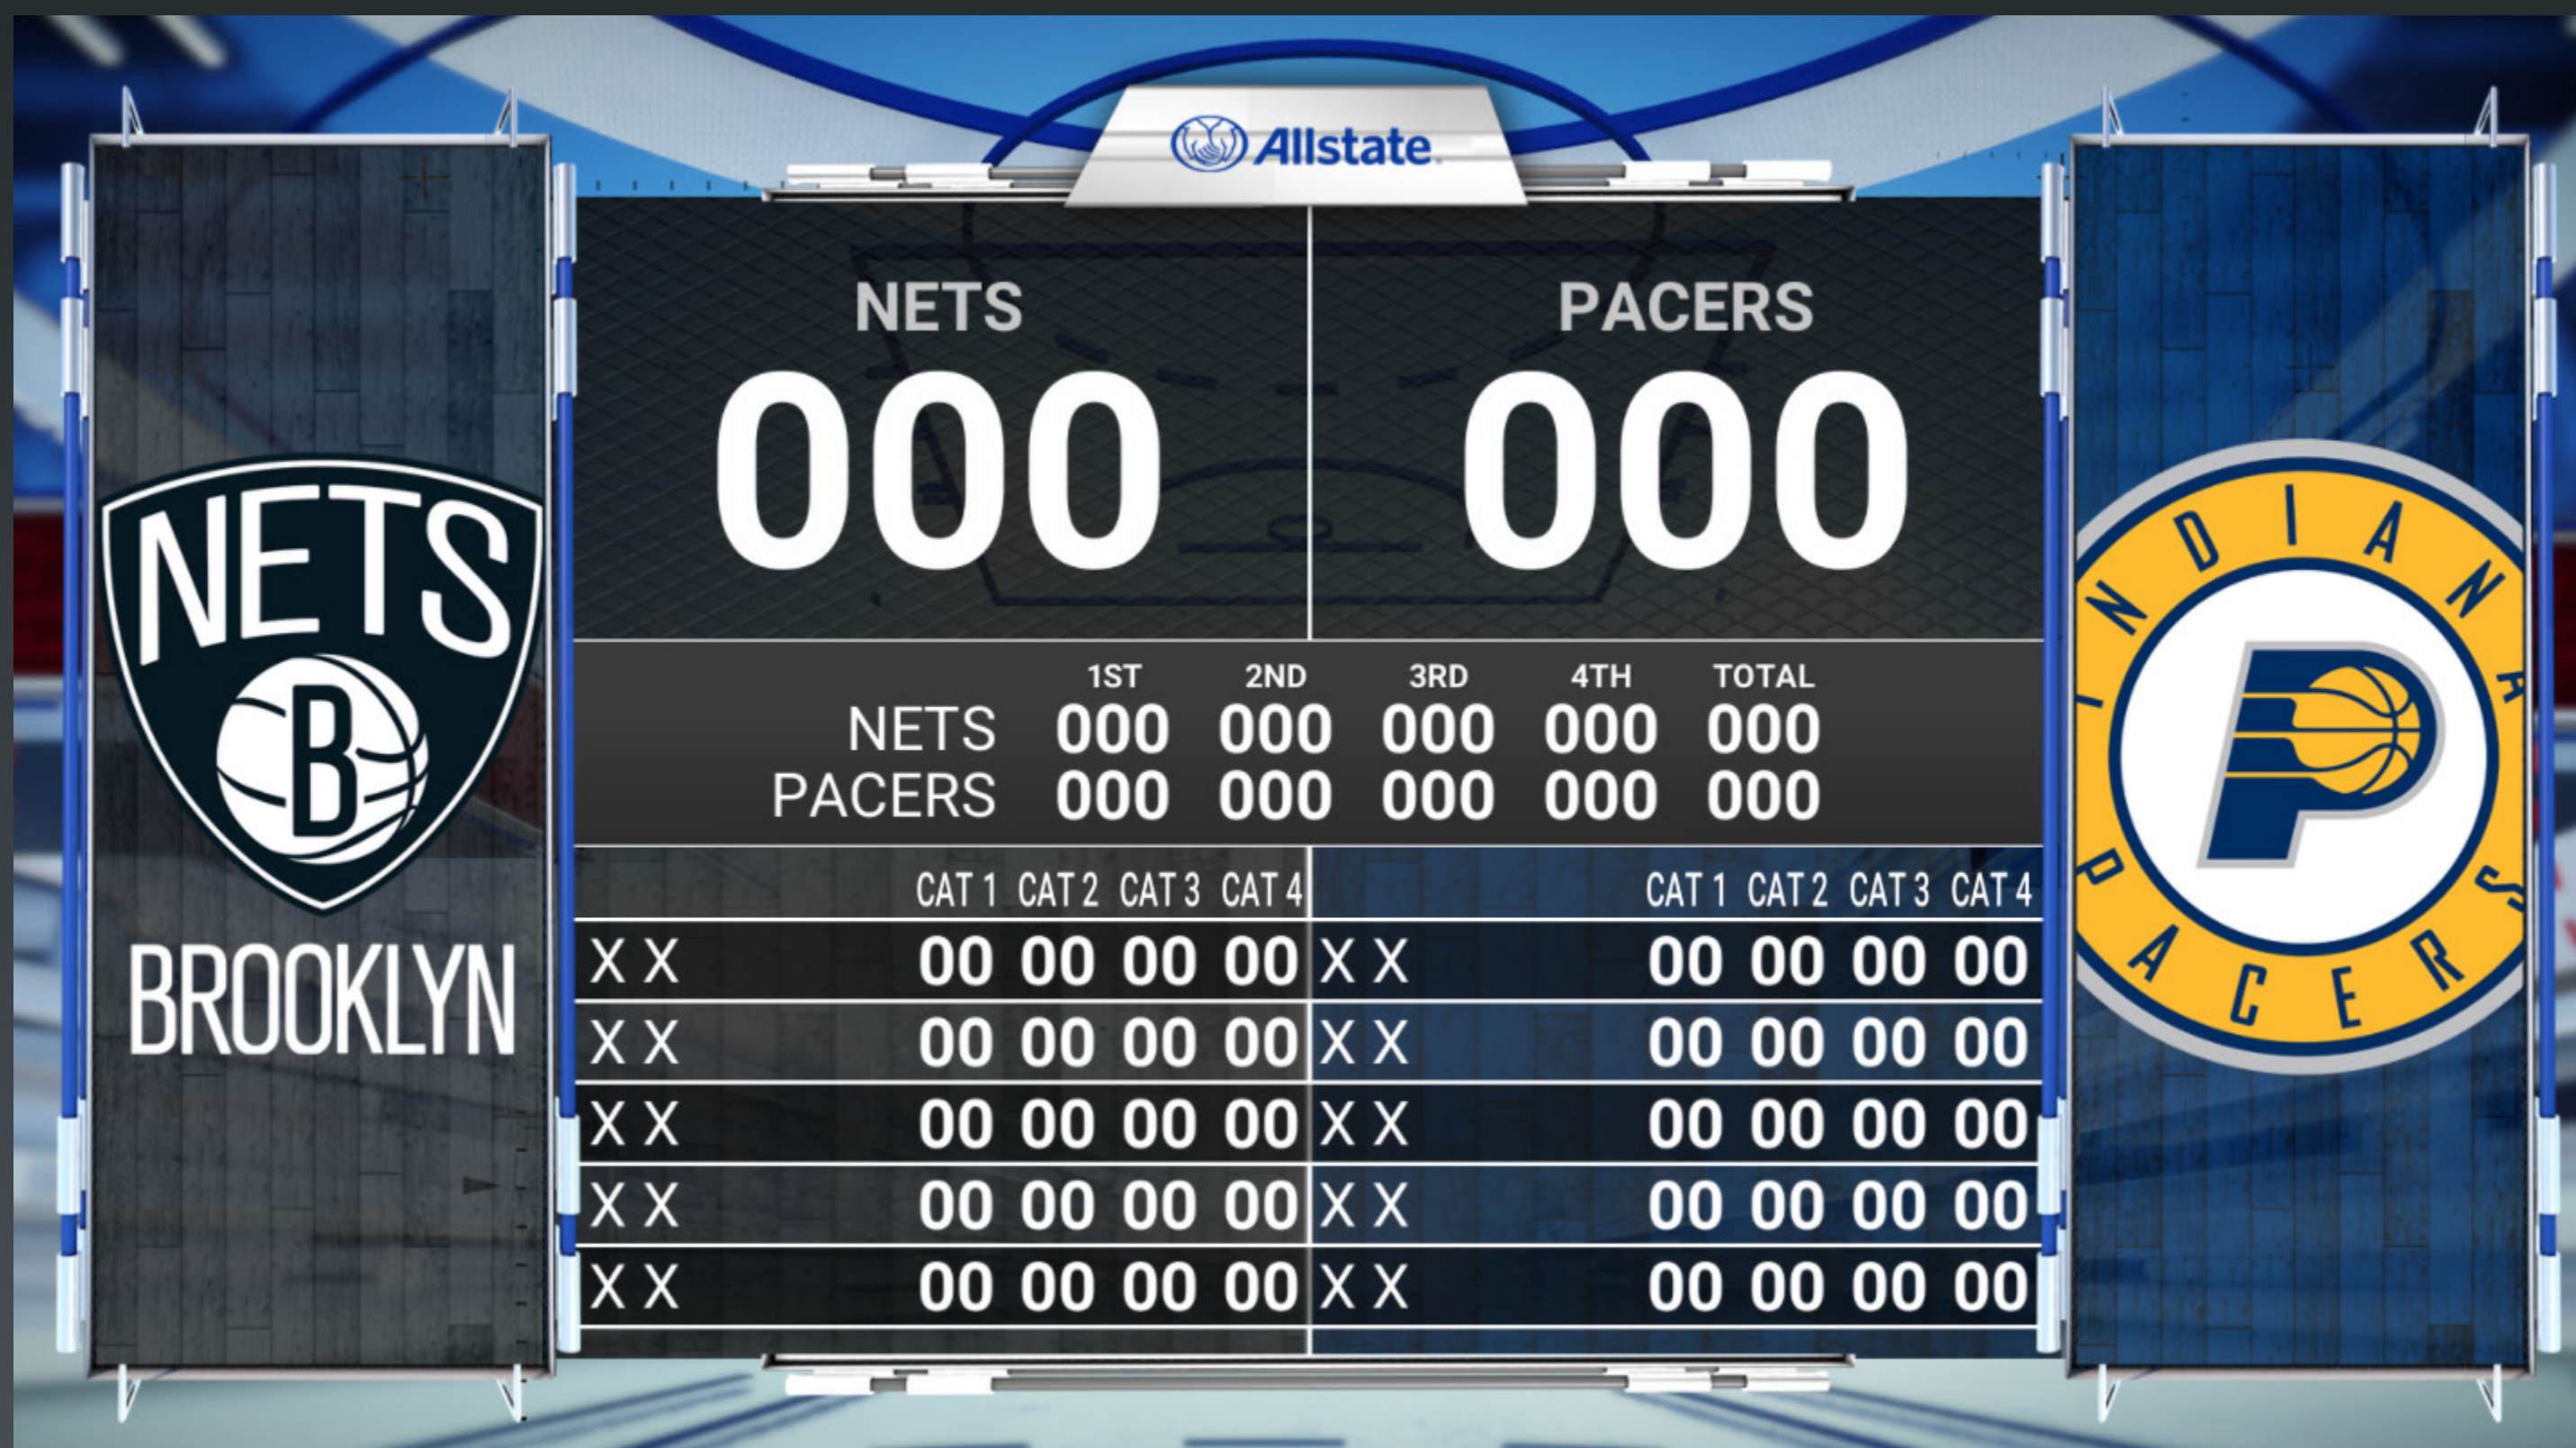

Fullscreen

SPONSOR LOGO		SEGMENT TITLE	
		W - L	WIN%
1	MINNESOTA LYNX	50 - 8	.862
2	MINNESOTA LYNX	50 - 8	.862
3	MINNESOTA LYNX	50 - 8	.862
4	MINNESOTA LYNX	50 - 8	.862
5	MINNESOTA LYNX	50 - 8	.862
6	MINNESOTA LYNX	50 - 8	.862
7	MINNESOTA LYNX	50 - 8	.862
8	MINNESOTA LYNX	50 - 8	.862
9	MINNESOTA LYNX	50 - 8	.862

Template Name:

- Fullscreen Player Leaders
- Fullscreen Player Leaders Manual
- Fullscreen Team Leaders

6-12 Lines. Team Leaders supports 3 columns of stats and Players supports 2. Use "Highlight_Line" to place a line below the selected line number.

Fullscreen

Template Name:
Fullscreen_Boxscore

“NumberOfLines” 2-5 players
“NumberOfColumns” 2-4 columns
“HideScoreByQuarter” will had that section
If scorebyquarters is hidden then Team
Lines at the bottom can be used.