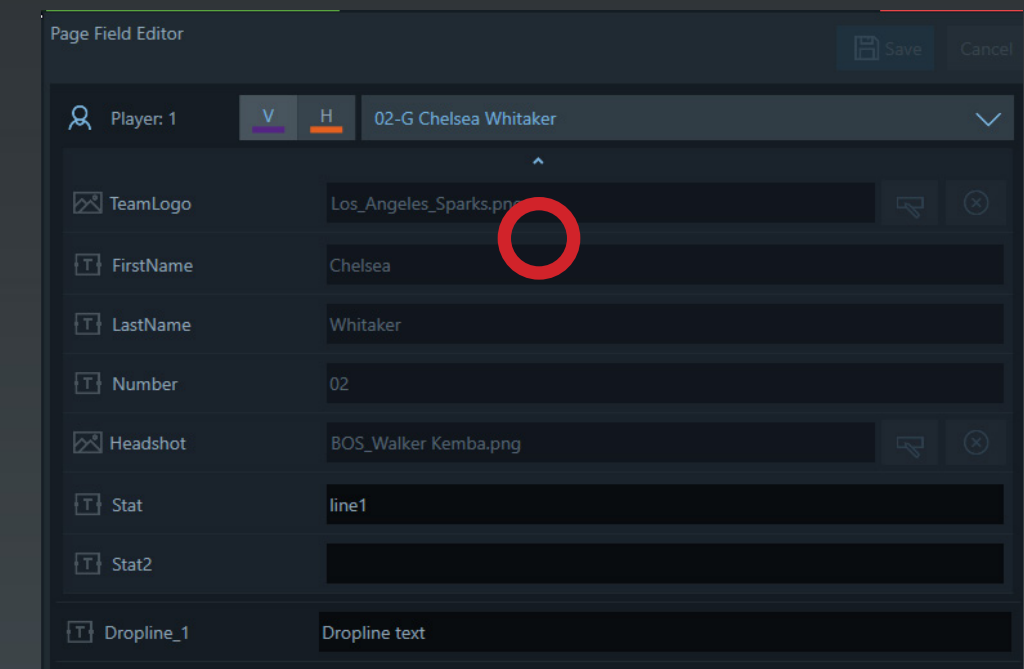

Template Name:
Player L3rd Stats
Team L3rd Stats

Use the player/team selection expander to input stat & stat2 for lines 1 and two.