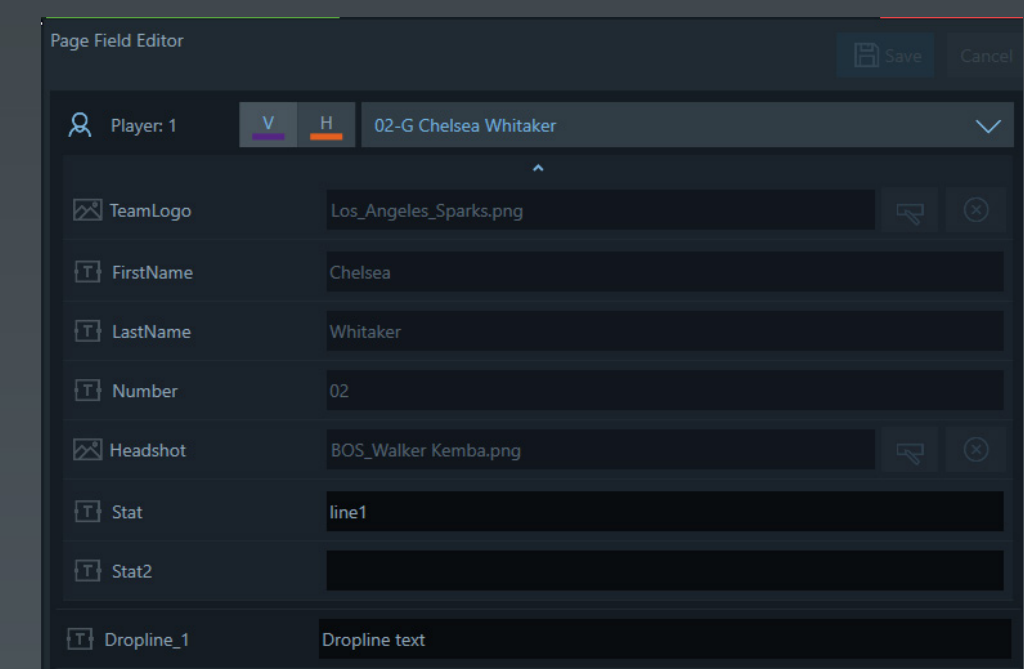

Use the player/team selection expander to input stats.