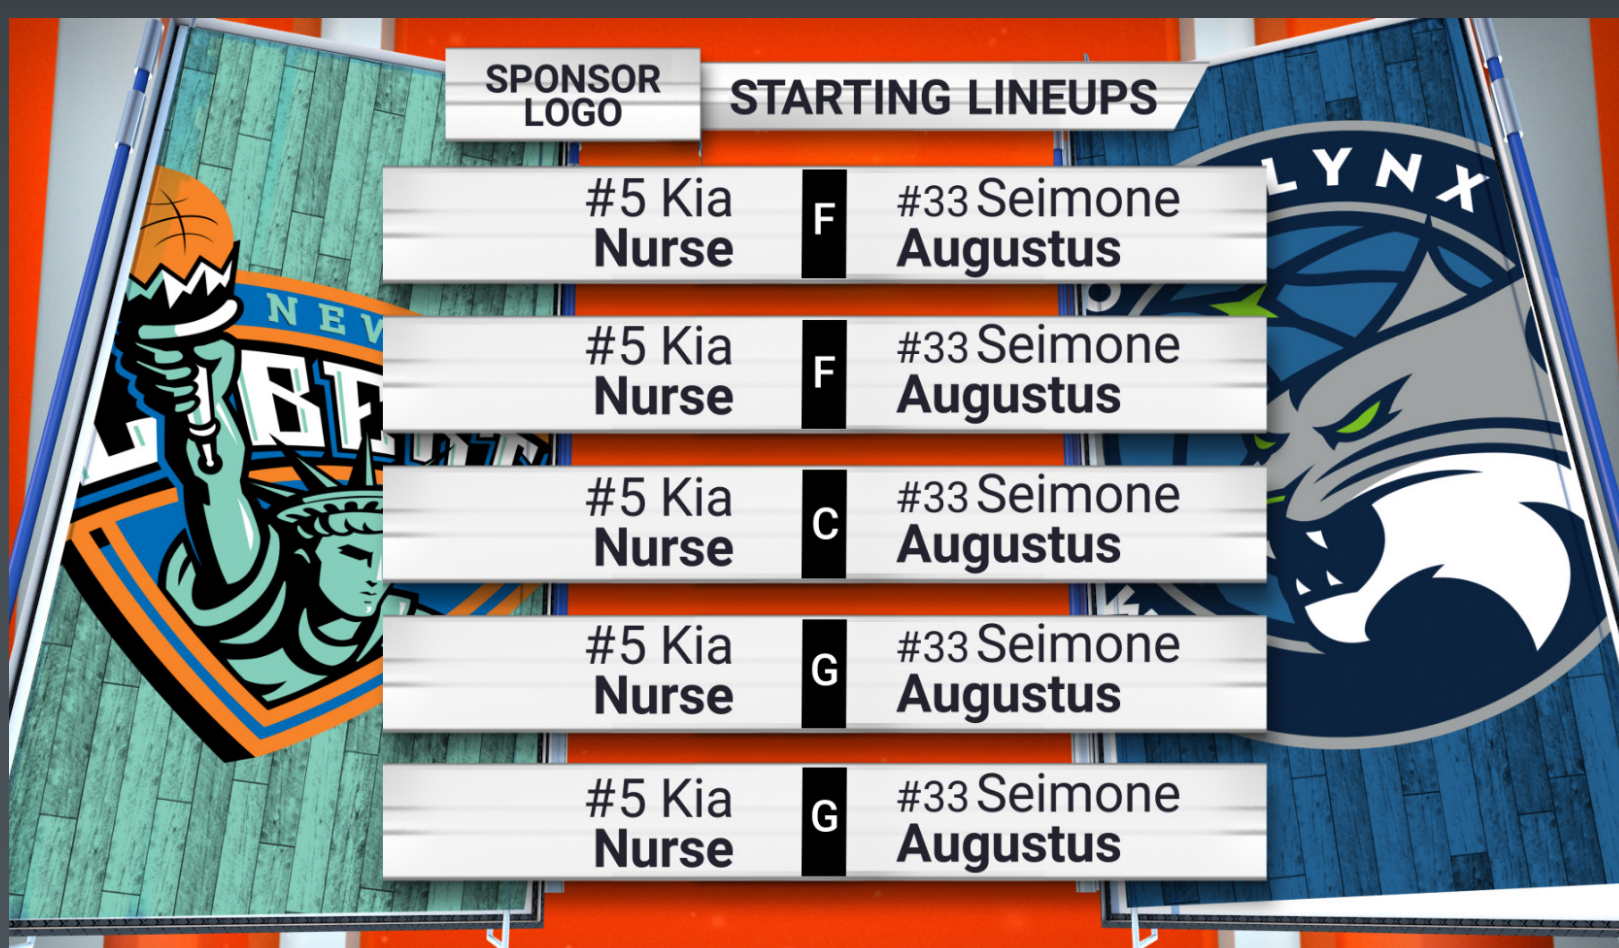

Assists | Sparks Vs. Mercury | Assists

Team Comparison Stat - This stat pops over the bug. Use the stat dropdown to select the stat to display on the popup.

Lineups

Template Name:

Starting_Lineup

Template Description:

Starting Lineup for both teams

Template Name:

Starting_Lineup_No_Headshots

Template Description:

Starting Lineup for both teams
No Headshots

Popups

Template Name:
Generic_TopBar

Template Name:
TopBar