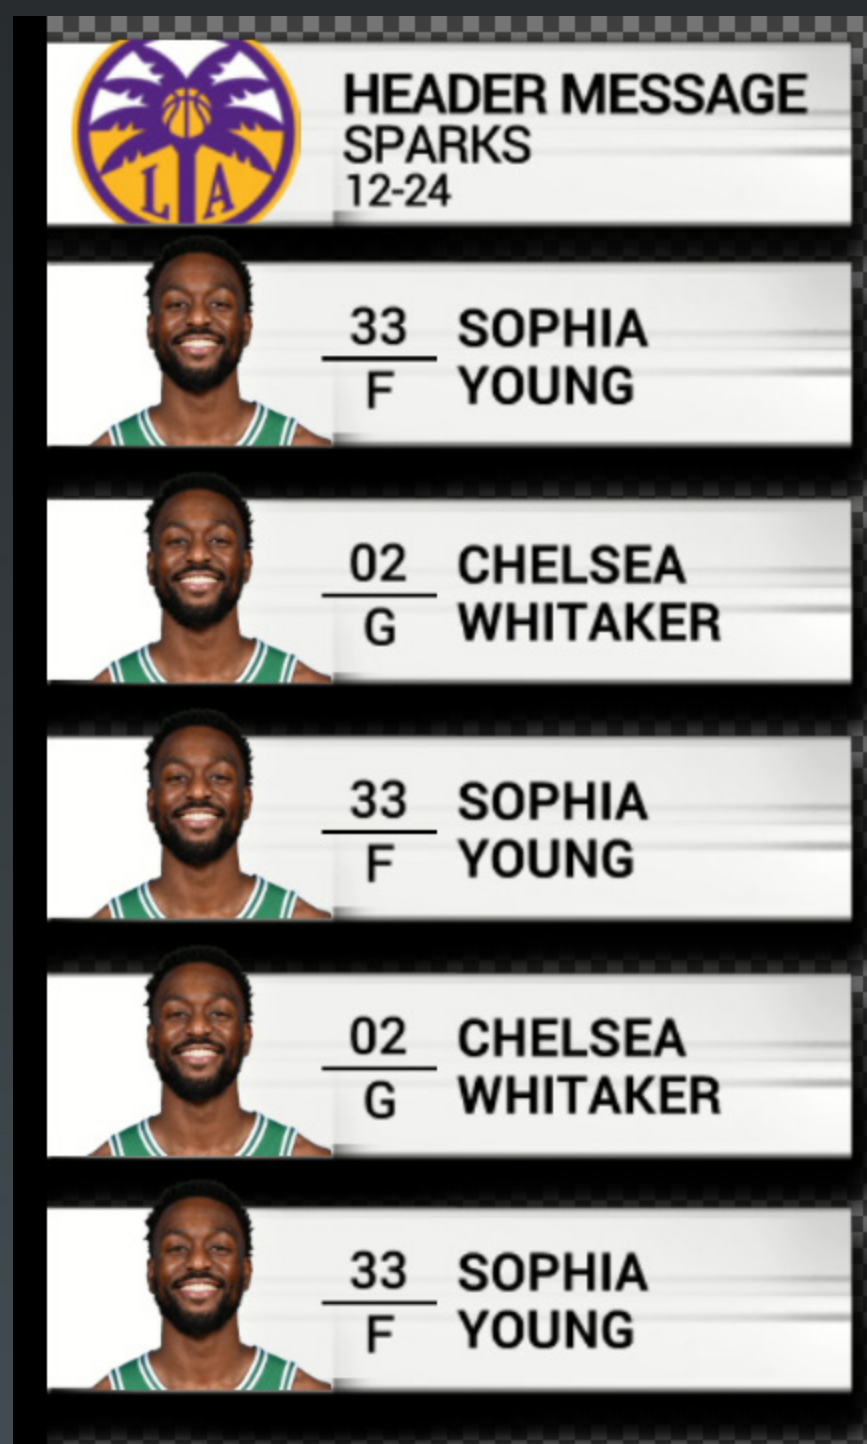

Slabs

Template Name:
LeftSlab