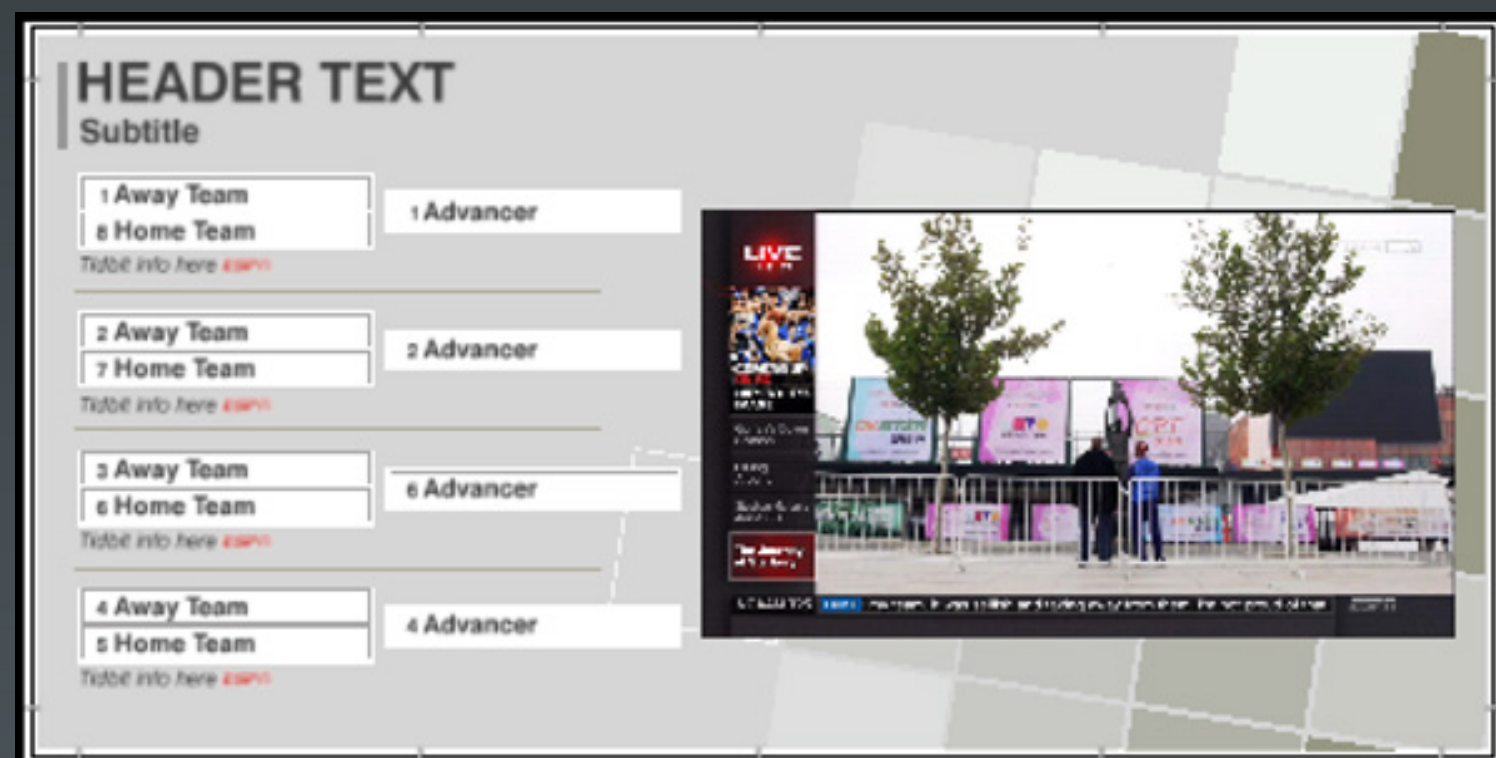

Template Name: 9755
Description: Live Feed 8 Team Bracket