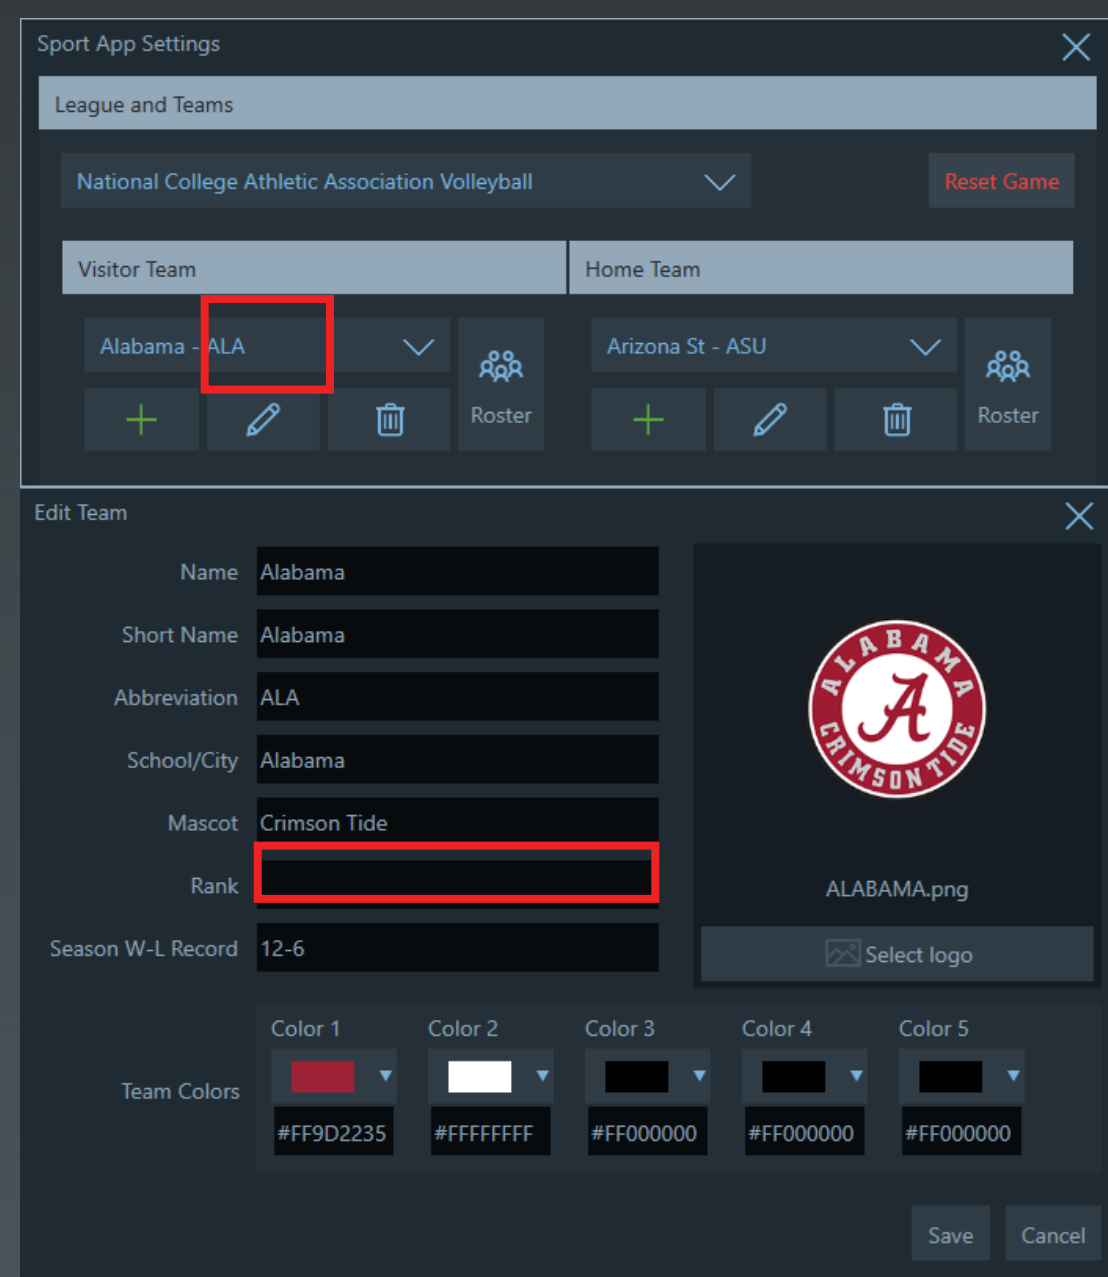

Scorebugs

Volleyball

Use team edit information for records.

Set information is now automated thru SportZCast controller. If you don't have a sportzcast feed please use header message to drive this panel