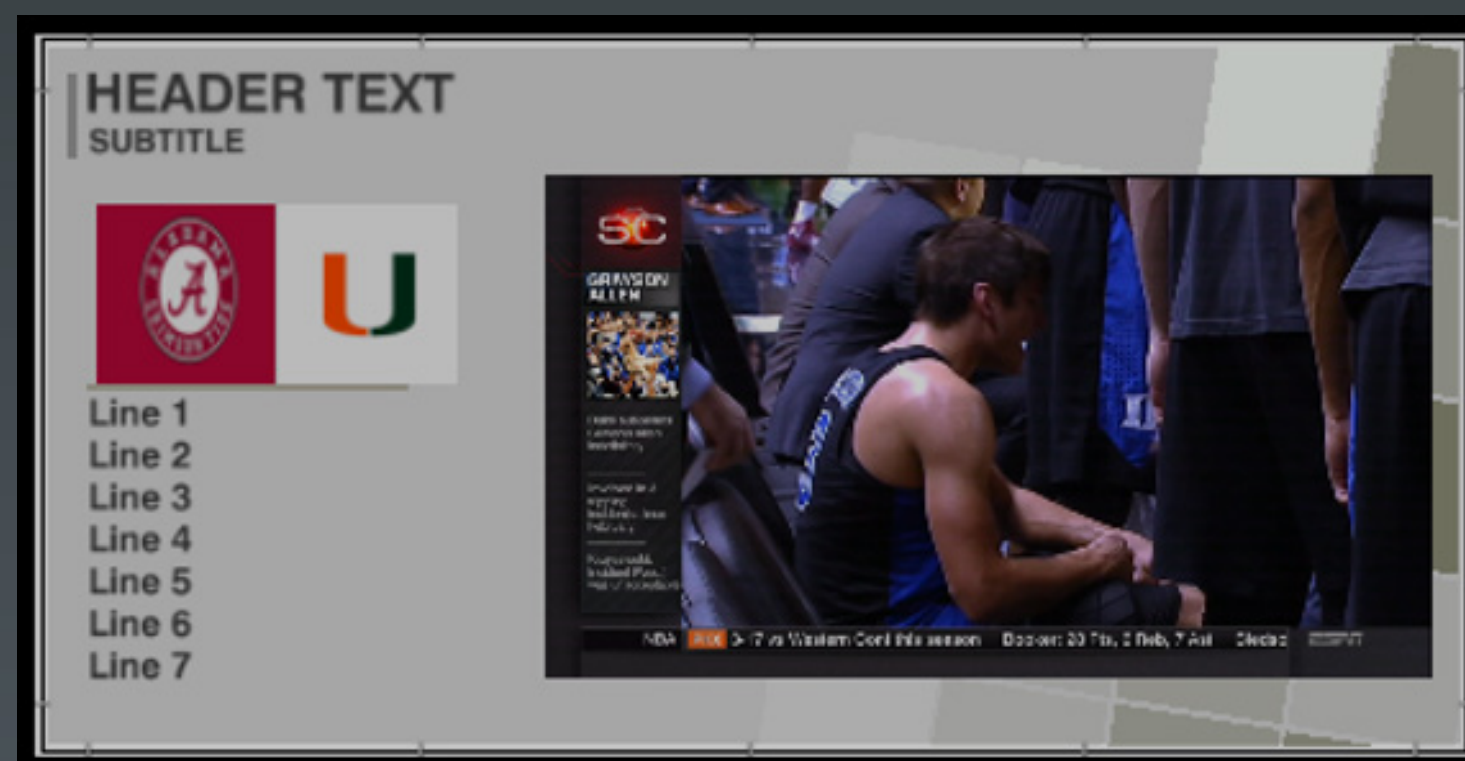

> Dropline

Description:
Team Season Stats

Template Name:
9217

Full Screens

Description:
Featured Image Fullscreen

Template Name:
9312

Description:
Live Feed 2 Team 7 lines

Template Name:
9753