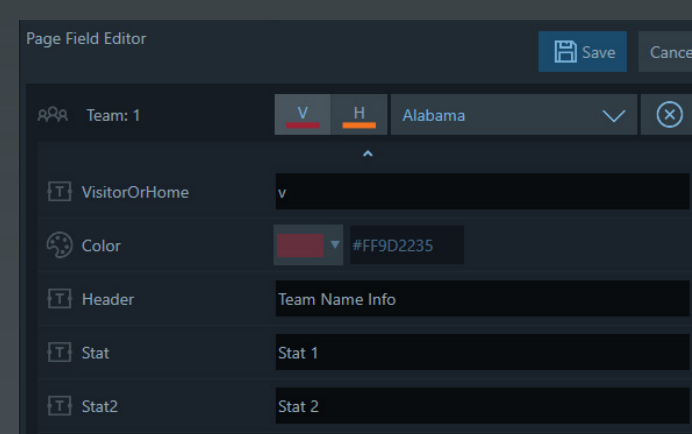

Volleyball & Hockey Popups

Volleyball Team Comparison 979004

Volleyball Single Line 979015

Volleyball Player Stat 979004

VisitorOrHome field uses "v" or "h" for visitor or home

Volleyball Team Stat 979004

VisitorOrHome field uses "v" or "h" for visitor or home
 If Header field is not use it will hide the header.

Volleyball Long Line 979016

VisitorOrHome field uses "v" or "h" for visitor or home
 If Header field is not use it will hide the header.
 Logo will hide if no logo is selected.
 Use ShowArrow fields to show left arrows