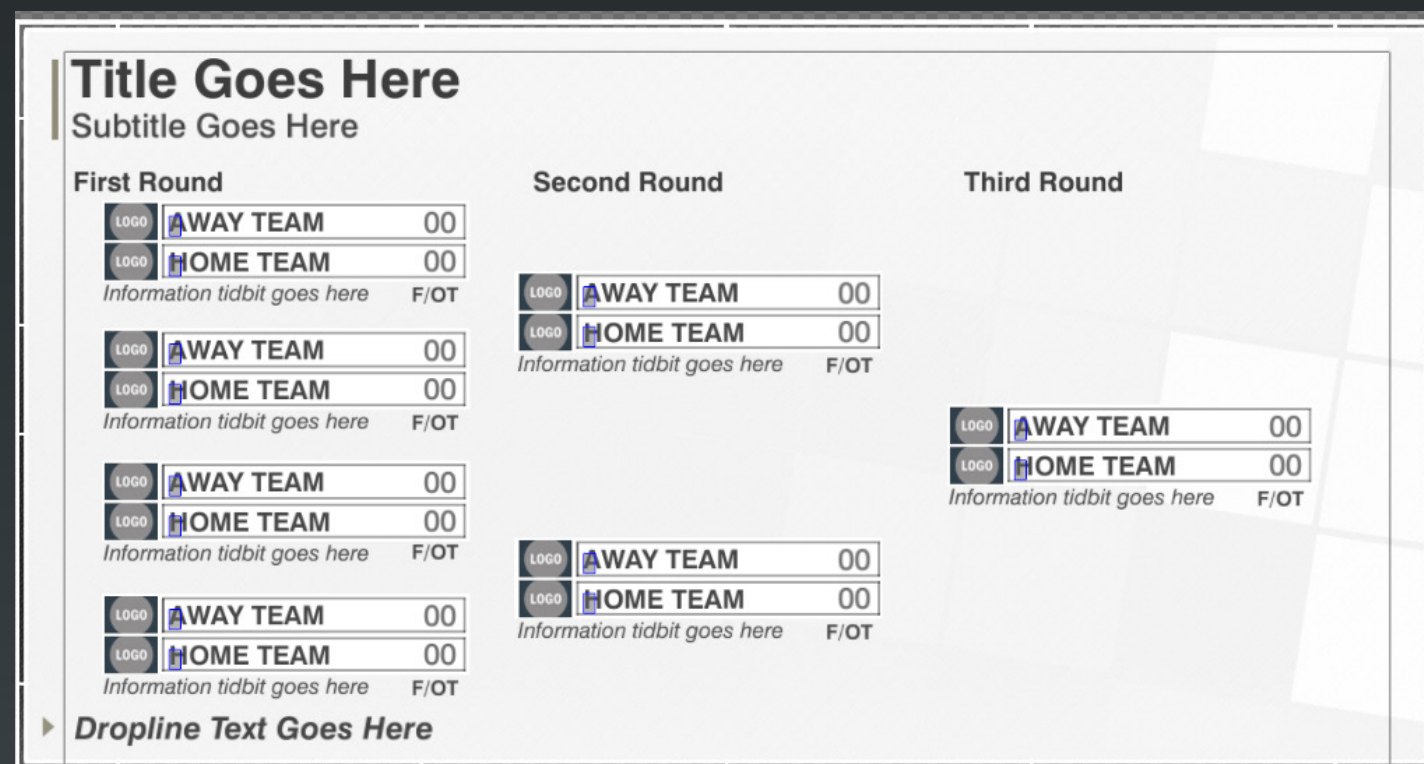

Brackets

Template Name: 9351
Description: Live Feed 8 Team Bracket

Template Name: 9354
Description: Fullscreen bracket