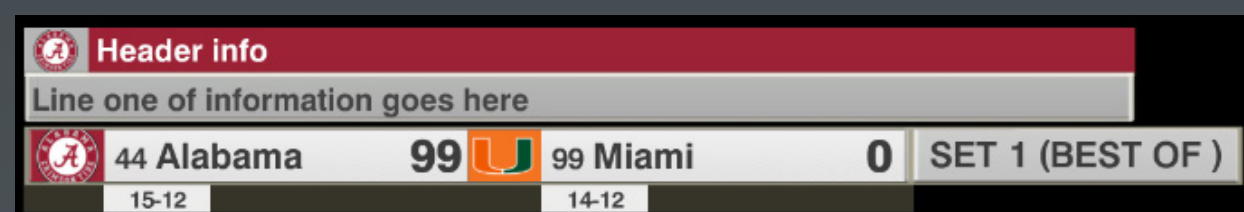

Volleyball Long Line 979016

VisitorOrHome field uses "v" or "h" for visitor or home
 If Header field is not use it will hide the header.
 Logo will hide if no logo is selected.
 Use ShowArrow fields to show left arrows