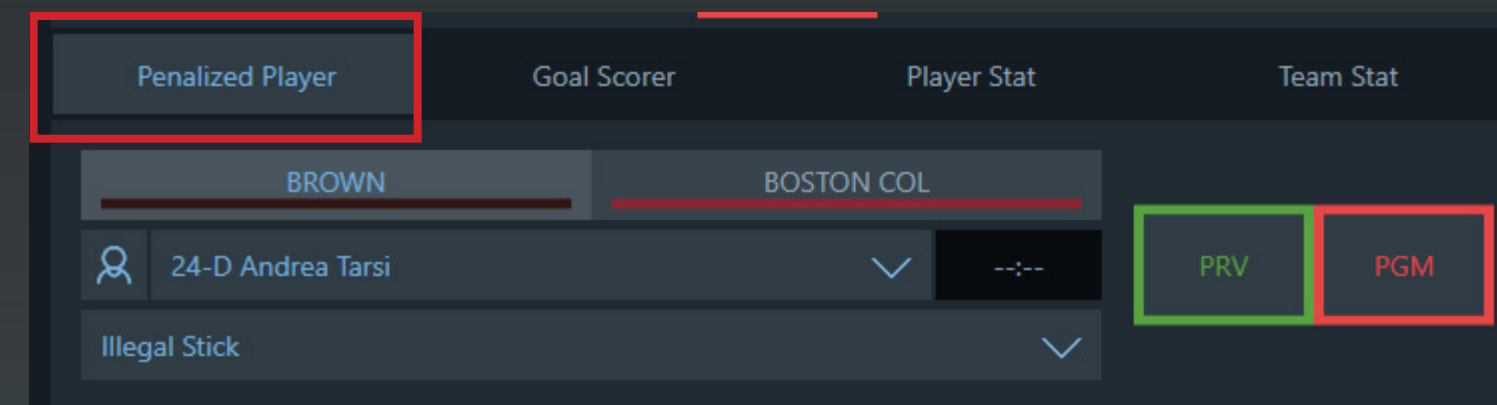

Lacrosse '23

This scorebug runs inside the Hockey SportApp