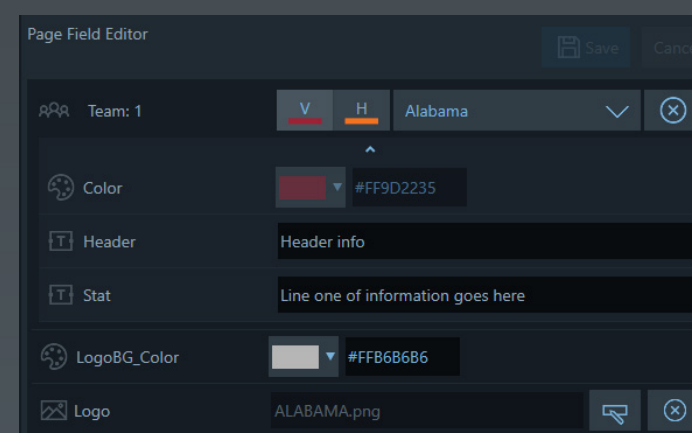

Volleyball & Hockey Popups

Volleyball Team Comparison 979004

Volleyball Single Line 979015

Volleyball Player Stat 979004

VisitorOrHome field uses "v" or "h" for visitor or home

Volleyball Team Stat 979004

VisitorOrHome field uses "v" or "h" for visitor or home
 If Header field is not use it will hide the header.

Volleyball Long Line 979016

VisitorOrHome field uses "v" or "h" for visitor or home
 If Header field is not use it will hide the header.
 Logo will hide if no logo is selected.
 Use ShowArrow fields to show left arrows