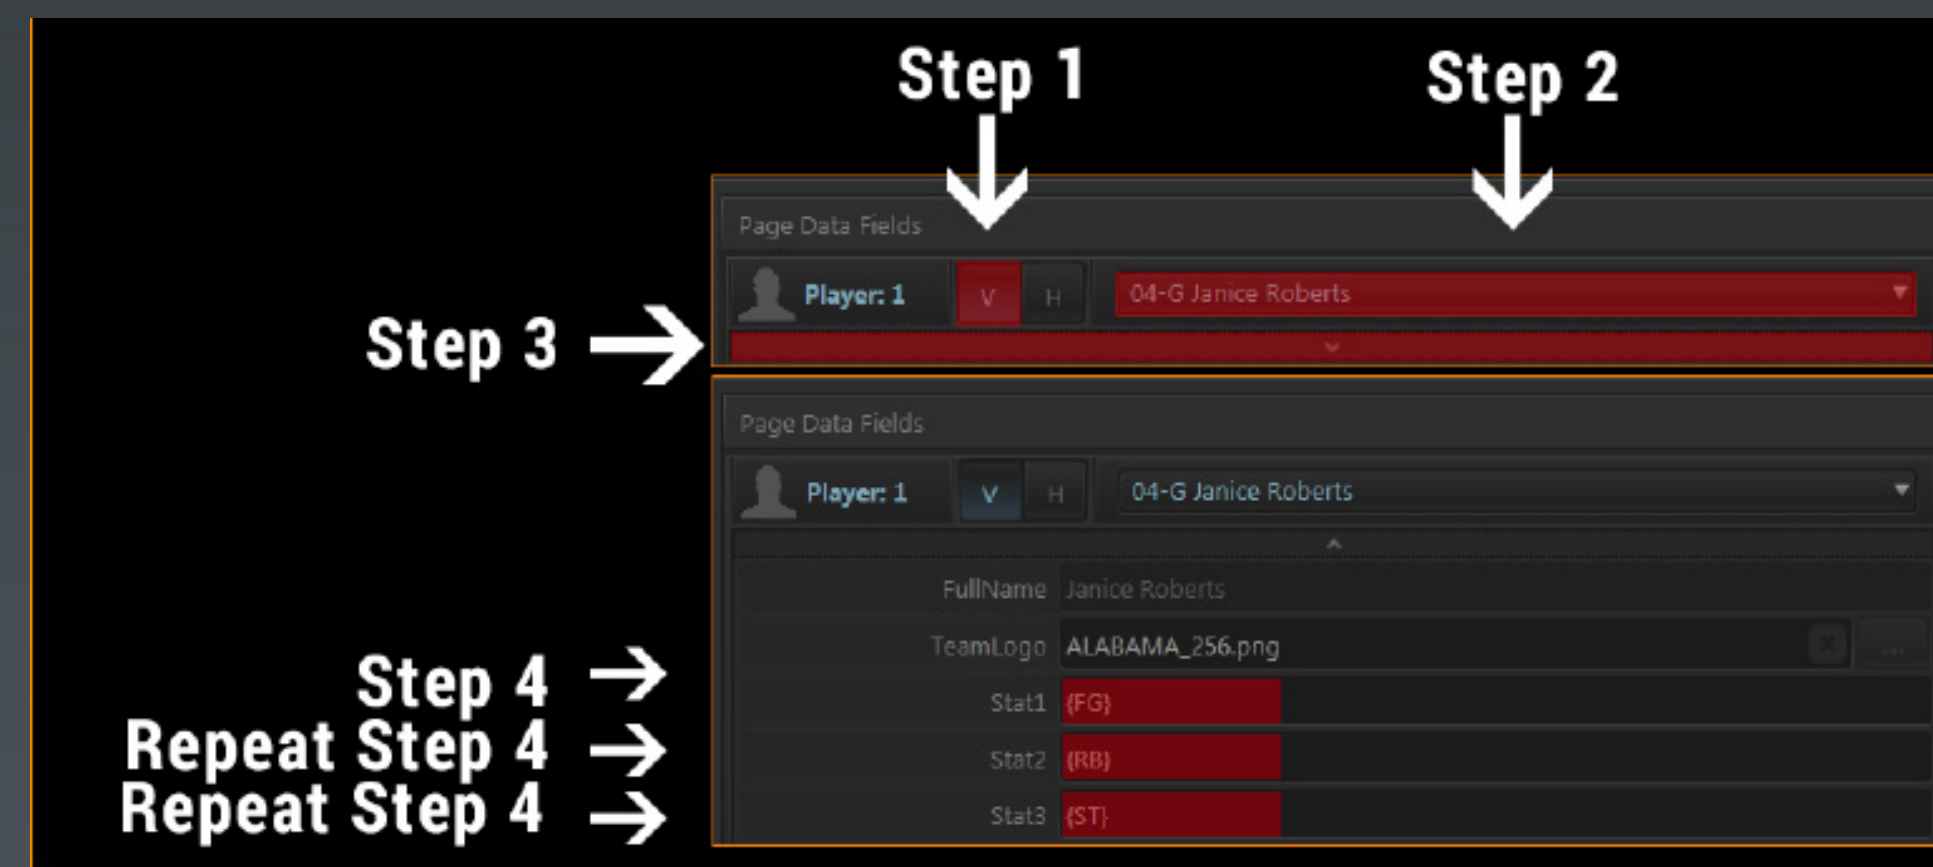

Description:

Player Stats with Headshot

Notes: Step 1 select "V" for visitor team or "H" for home team. Step 2 select player from player selection. Step 3 Use the drop down arrow at the bottom of the player names to input stats for player. Step 4 use "{}" curly brackets with stat tags to use data from stats feed. **Make sure stat tags are using ALL CAPS for it to work.**