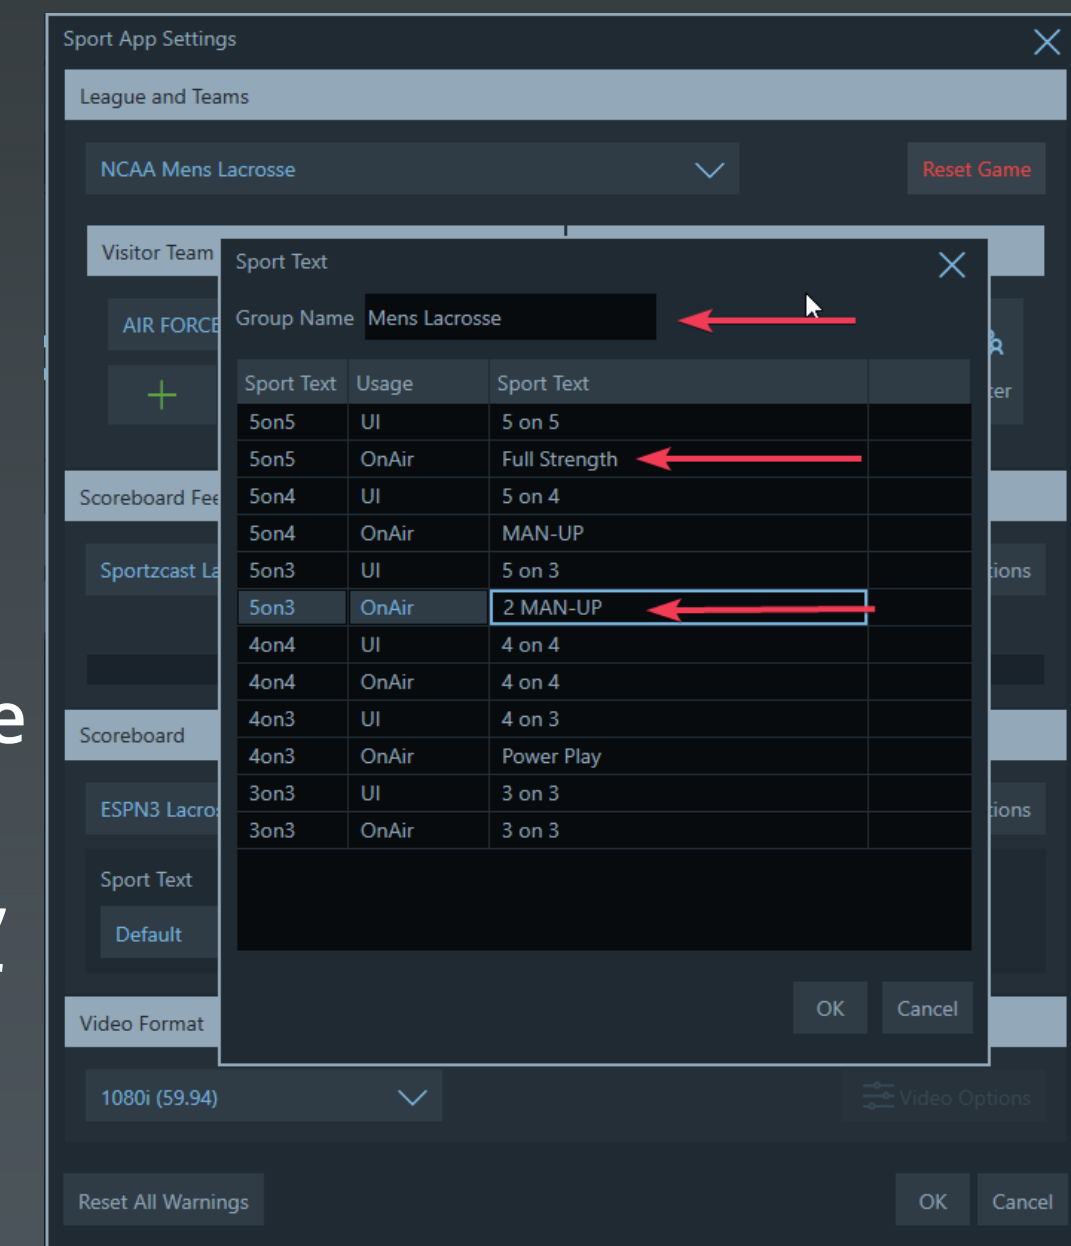

Add a name to the Group at the top. Next to the OnAir change the Sport Text to display desired message (e.i. MAN-UP, WOMAN-UP, PLAYER-UP, etc.) Make sure you select the correct group for your production.