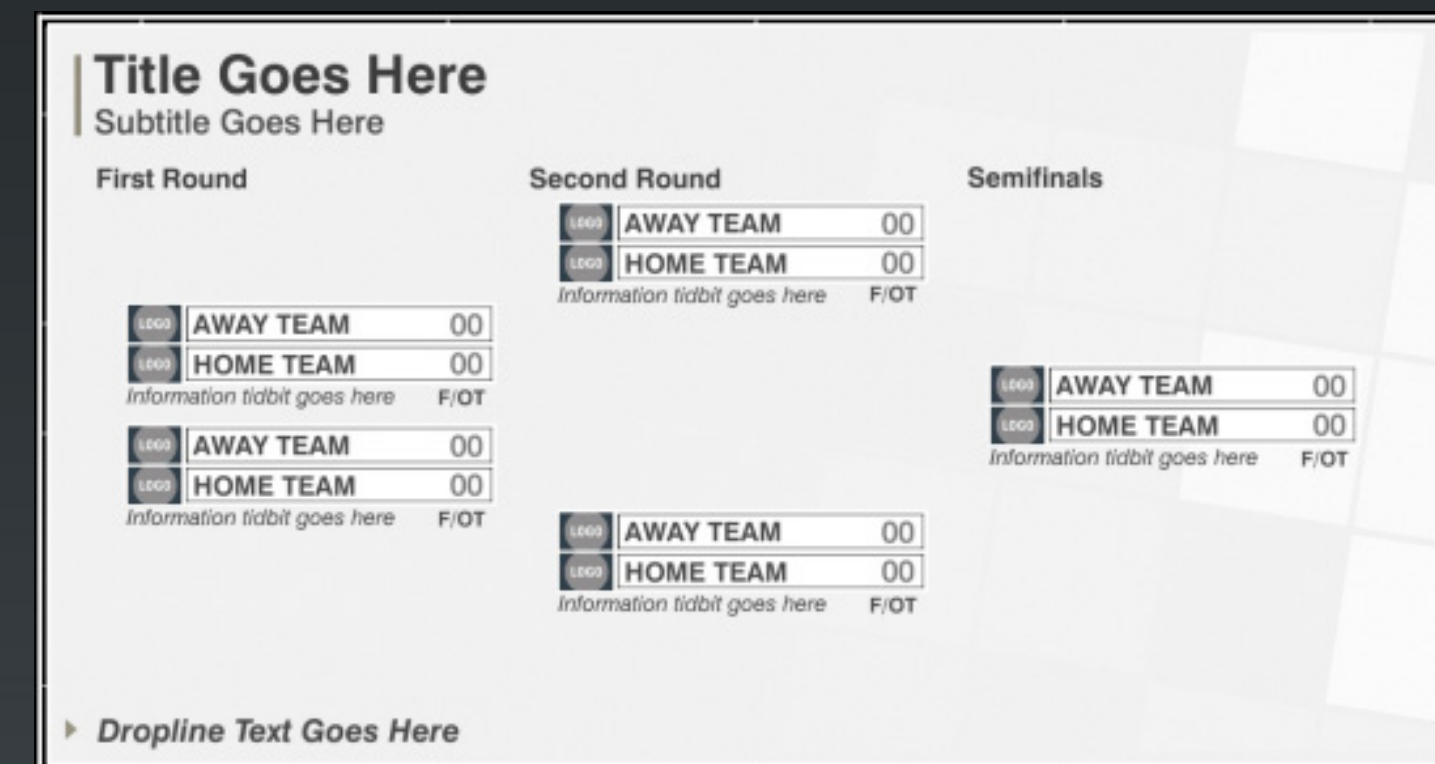

Brackets

Template Name: 9351
Description: Live Feed 8 Team Bracket

Template Name: 9354
Description: Fullscreen bracket