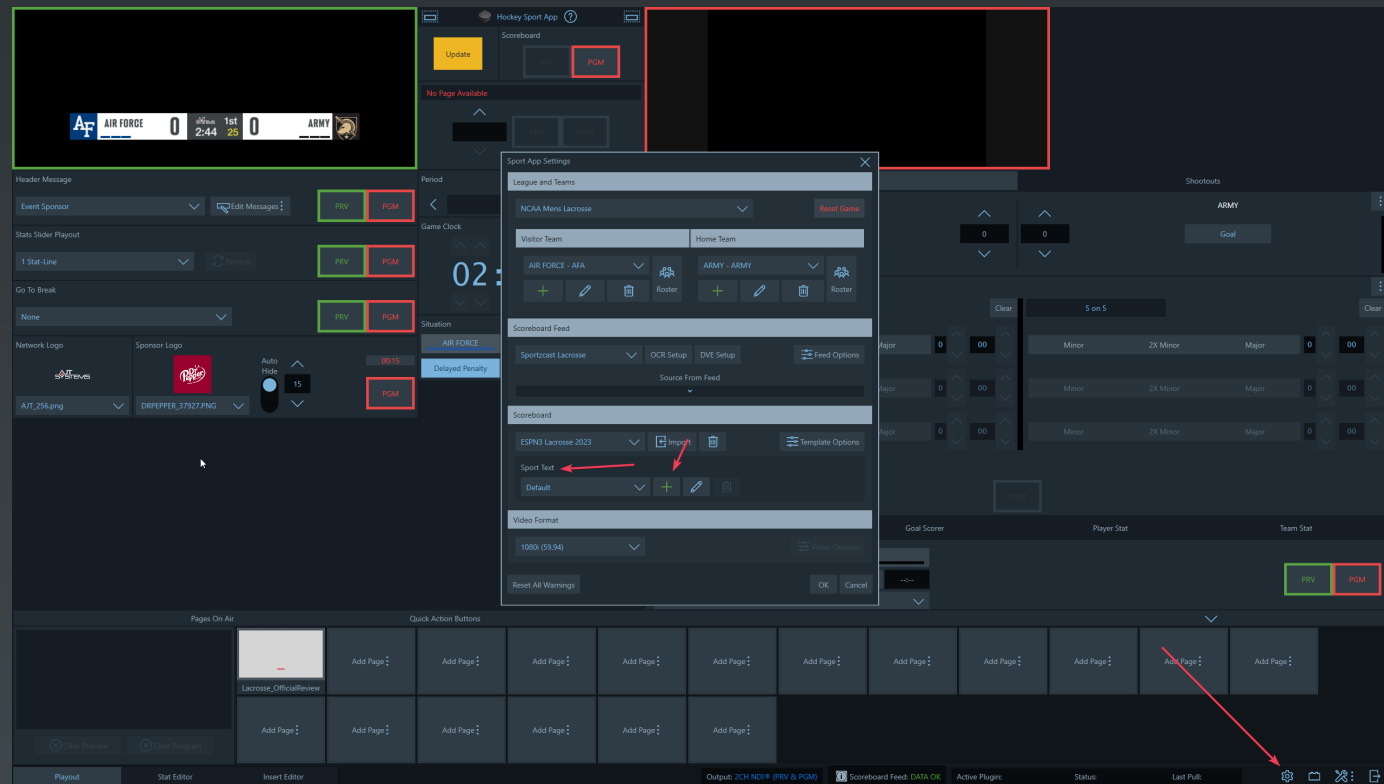

Penalized Player

Penalty Situations

Player, Team, and Team Comparison Sliders

PopUps

These popups run as in insert graphic.

Lacrosse '23

This scorebug runs inside the Hockey SportApp

Penalty situations messages can be edited in the settings panel.