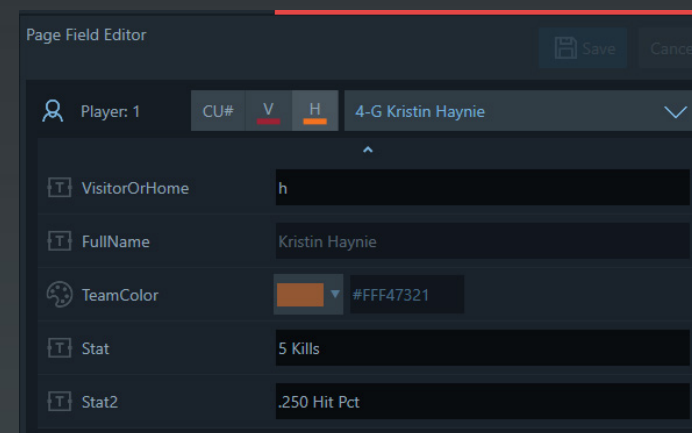

Volleyball & Hockey Popups

Volleyball Team Comparison 979004

Volleyball Single Line 979015

Volleyball Player Stat 979004

VisitorOrHome field uses "v" or "h" for visitor or home

Volleyball Team Stat 979004

VisitorOrHome field uses "v" or "h" for visitor or home
 If Header field is not use it will hide the header.

Volleyball Long Line 979016

VisitorOrHome field uses "v" or "h" for visitor or home
 If Header field is not use it will hide the header.
 Logo will hide if no logo is selected.
 Use ShowArrow fields to show left arrows