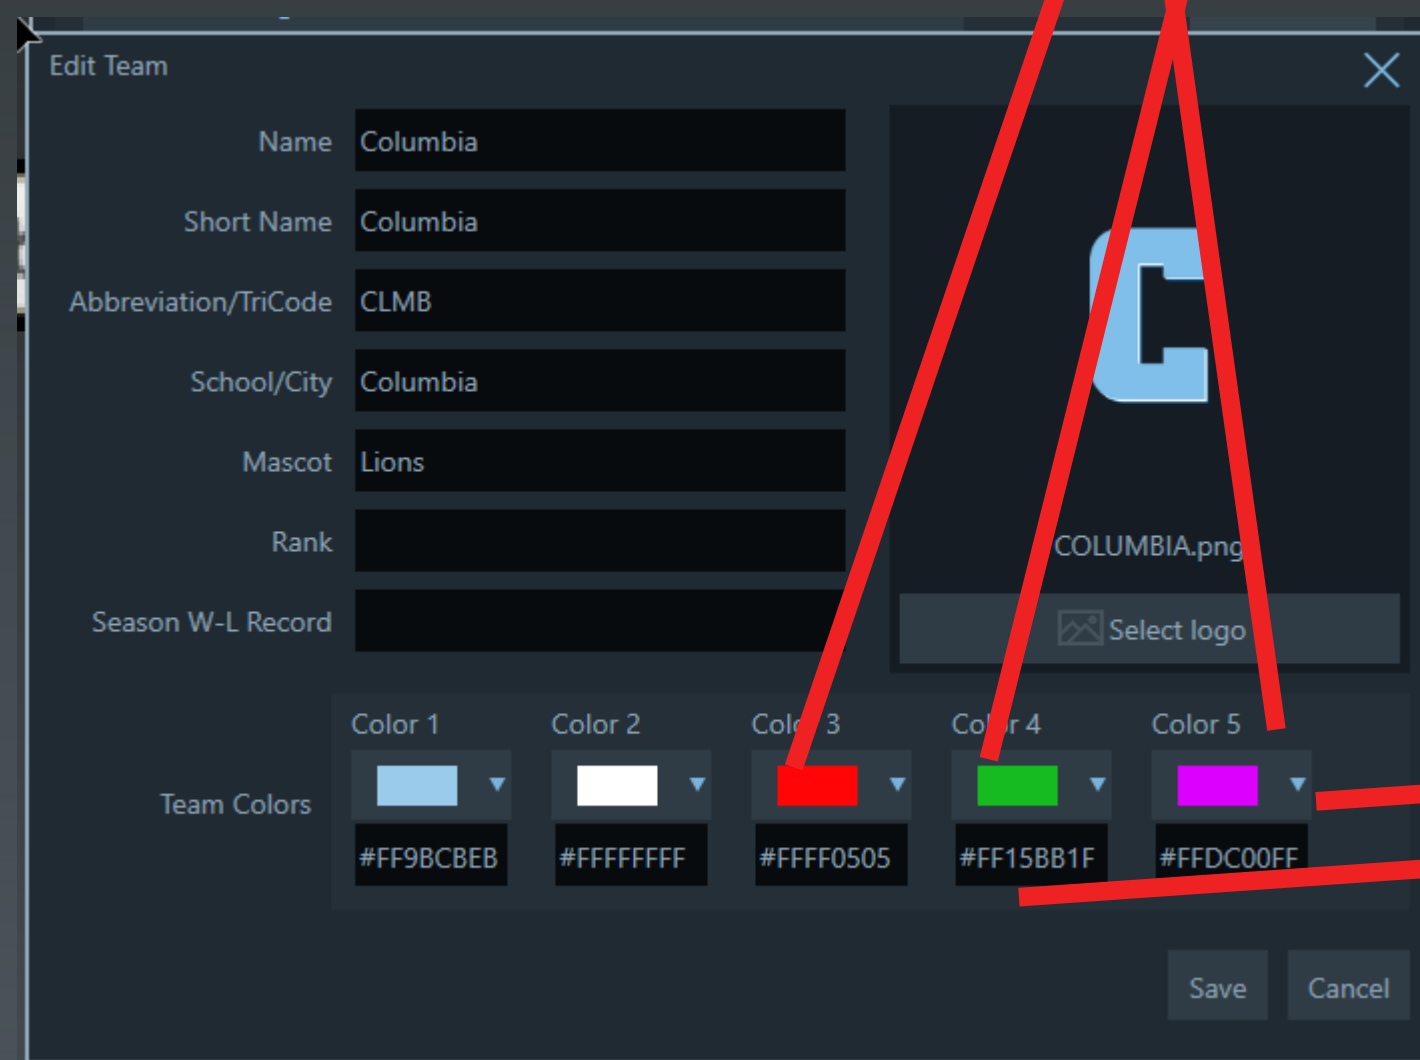

Scorebugs

Soccer/ Field Hockey