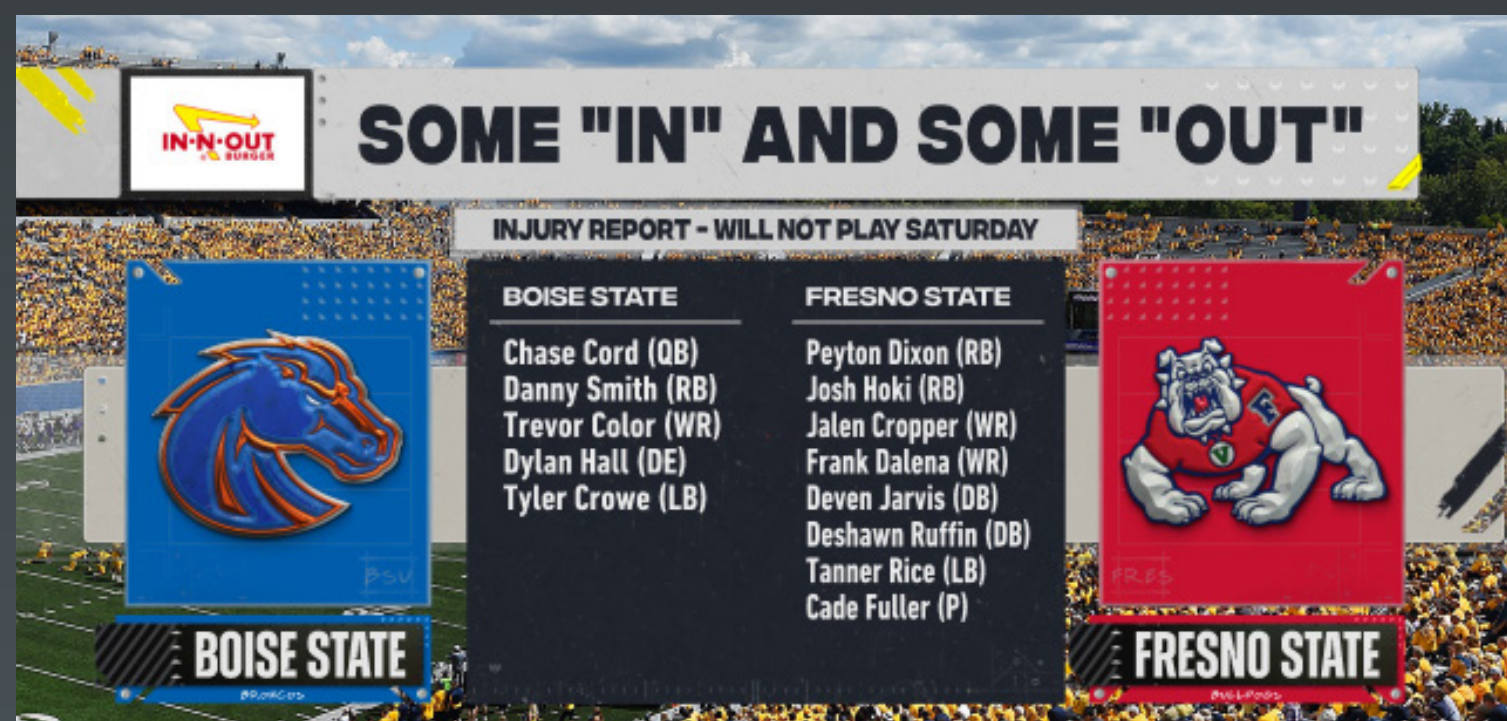

Template Name:
9124_Team

Description:
Fullscreen Team Comparison
2 Column 12 rows

Notes:

NumberOfLines = "1-12"