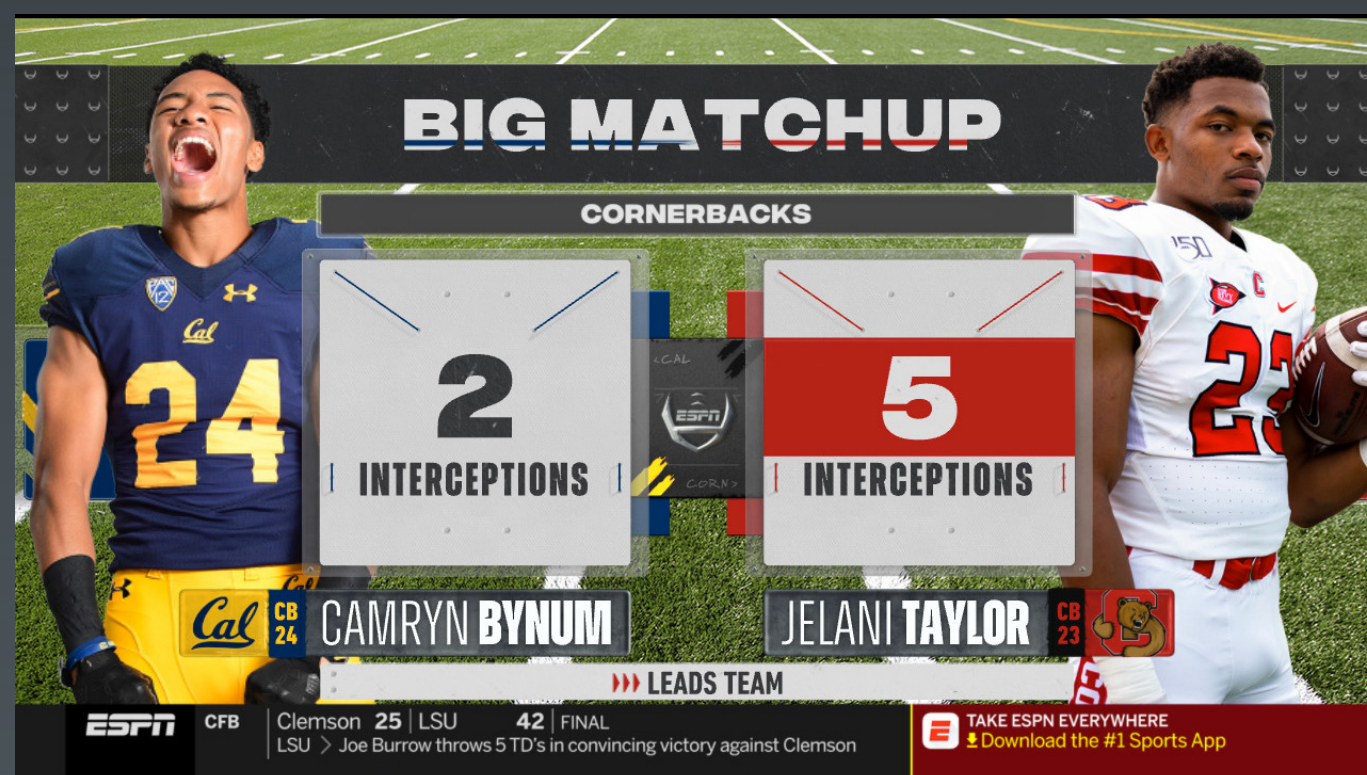

Template Name:
9571 & 9571 Team

Description:
Player comparison stats