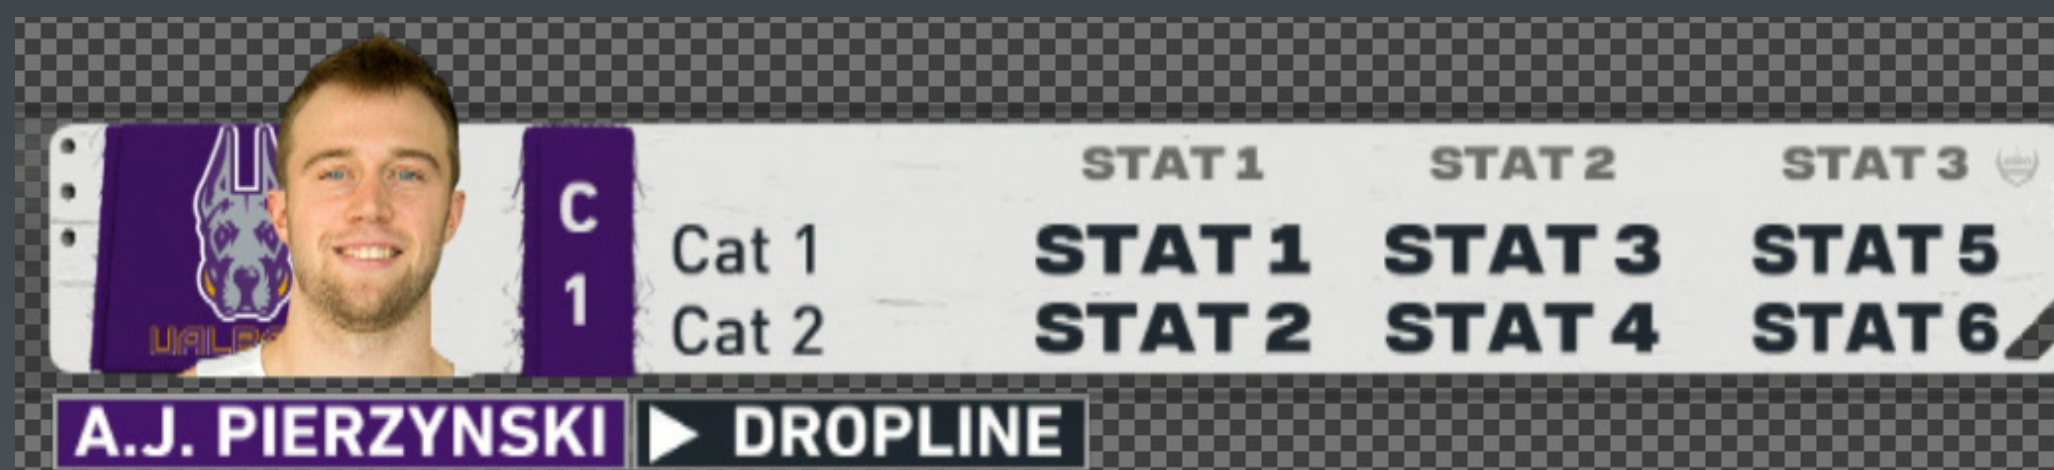

Lowerthirds

Template Name: 9004-05
Description: Player 1-6 Stats

Notes:
Use Player dropdown to add stats

Template Name: 9006
Description: Team 1-6 Stats

Notes:
Use Team dropdown to add stats

Template Name: 9007
Description: Player 1-3 Columns