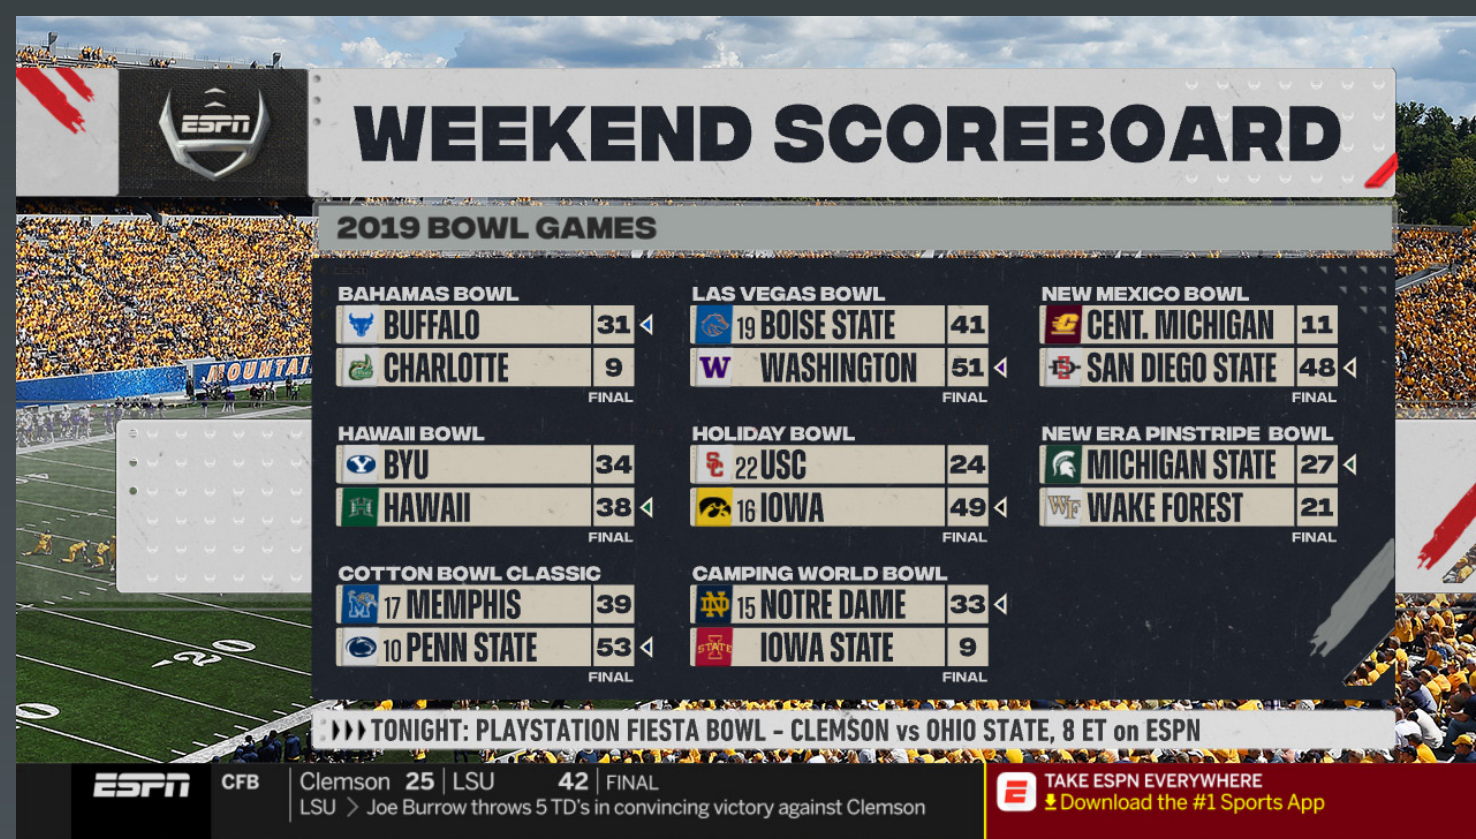

Template Name:
9104

Description:
Out of Town Scores

Notes:
NumberOfGames="2-8"
"Won" field in the team dropdown will point an arrow to the winning team.