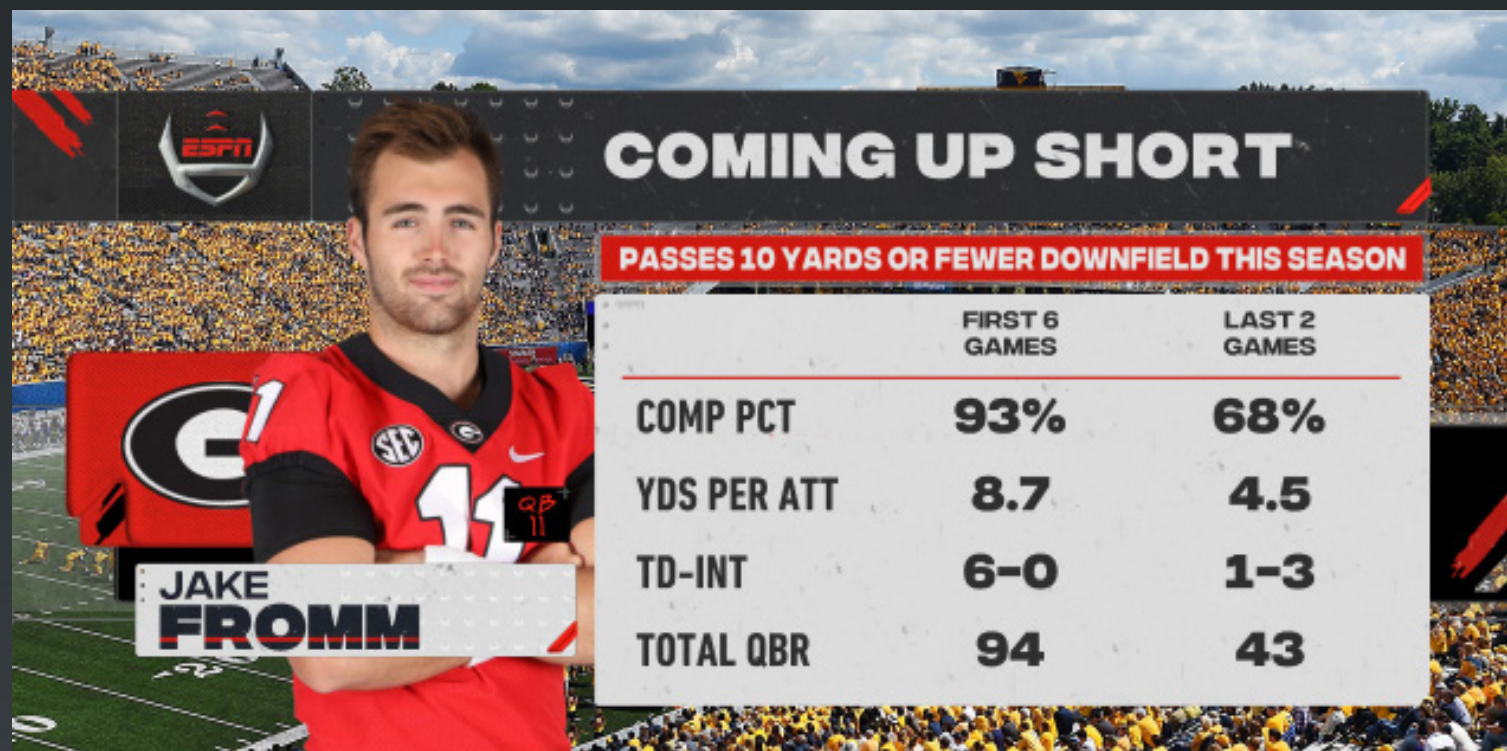

Template Name:
9108

Description:
Fullscreen Generic Image

Notes:
Rect - 1280 x 720
Square- 512x512

X_Scale start with .5 and then adjust
Y_Scale start with .5 and then adjust

Fullscreens

Template Name:

9110_Player & 9110_Team