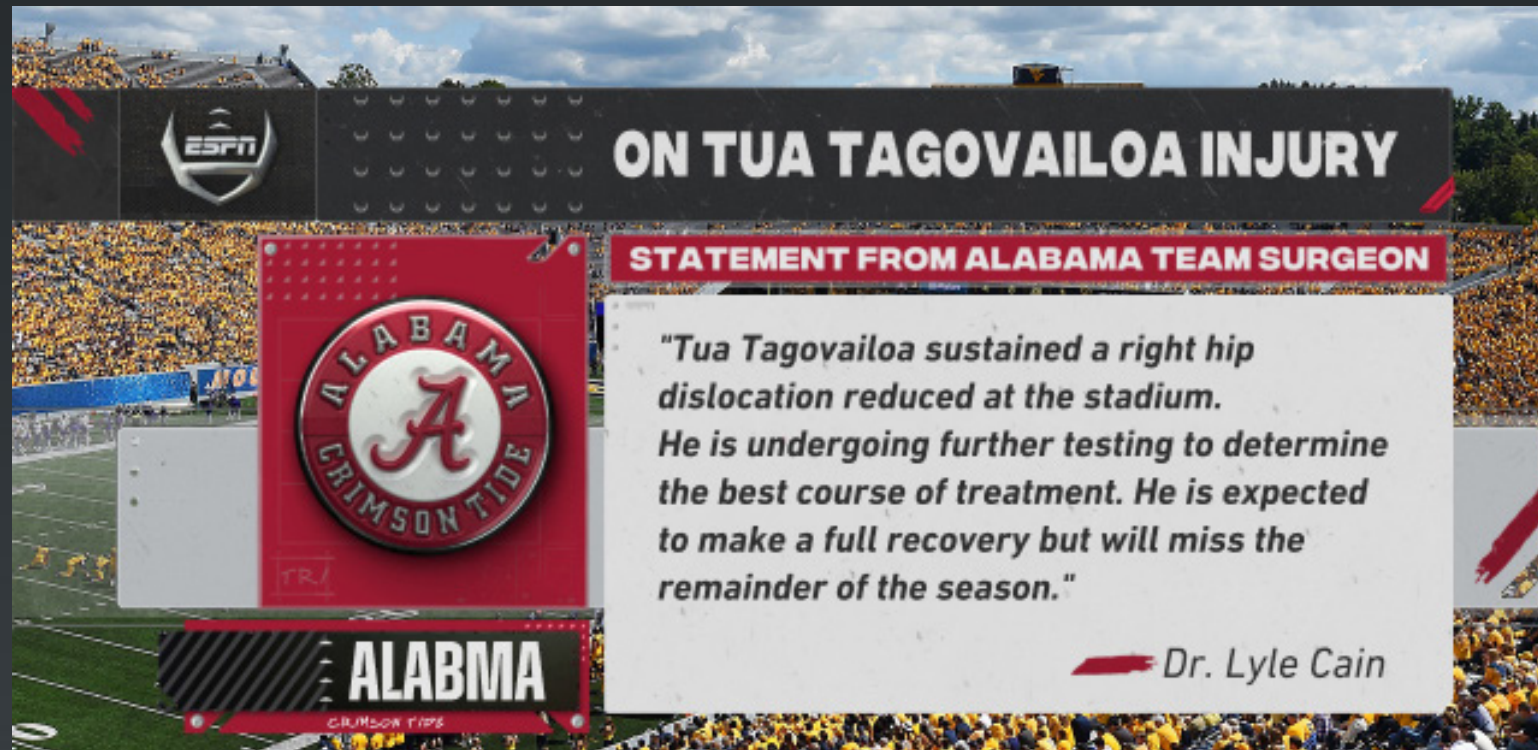

Notes:

NumberOfLines = "1-12"
ShowArrows = any input in the data field will add arrows. Remove the input to remove the arrows.

Fullscreen

Template Name:
9115_Team

Description:
Fullscreen Team Quote with signature