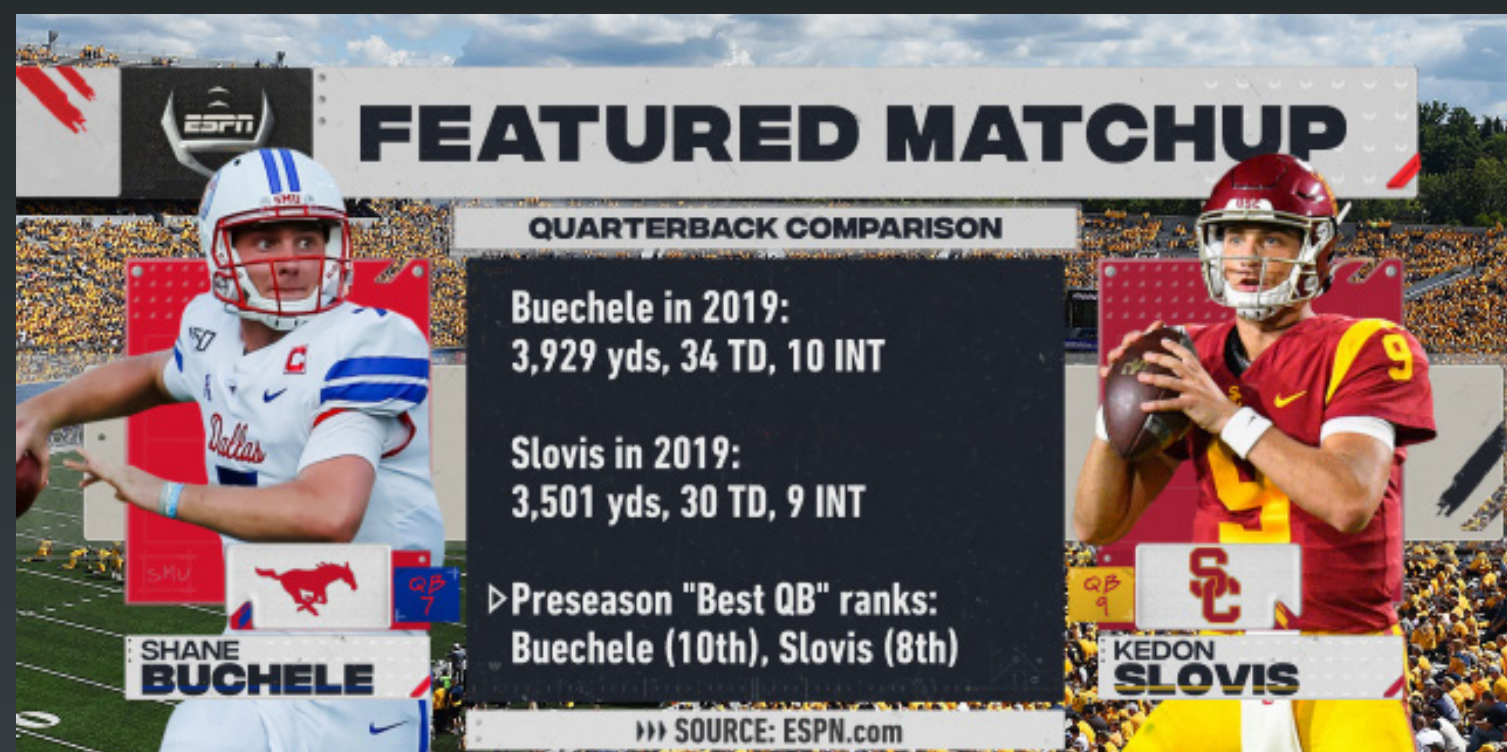

Fullscreens

Template Name:
9125 Player

Description:
Fullscreen 2 Player 12 Lines

Notes:
NumberOfLines = "1-8"
Highlight_Line = any input in the data field will add an arrow to that line. Remove the input to remove the arrow.