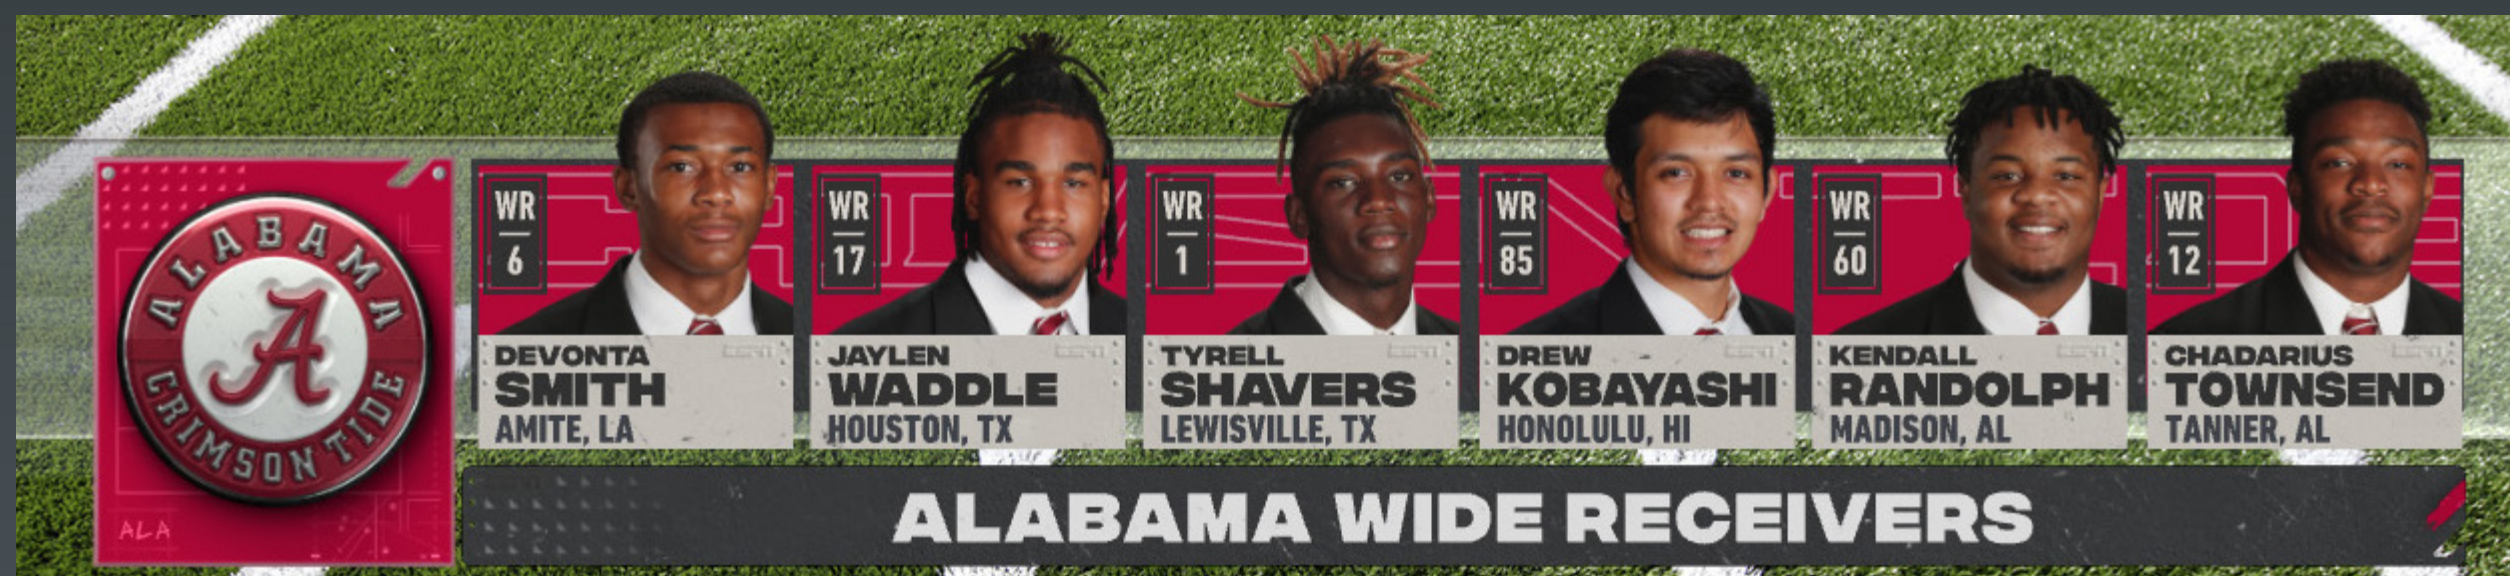

Template Name:
9581

Description:
Player Selection
3-7 Player Selection

Notes:
NumberOfPlayers Value "3-7"
Supports Sponsors