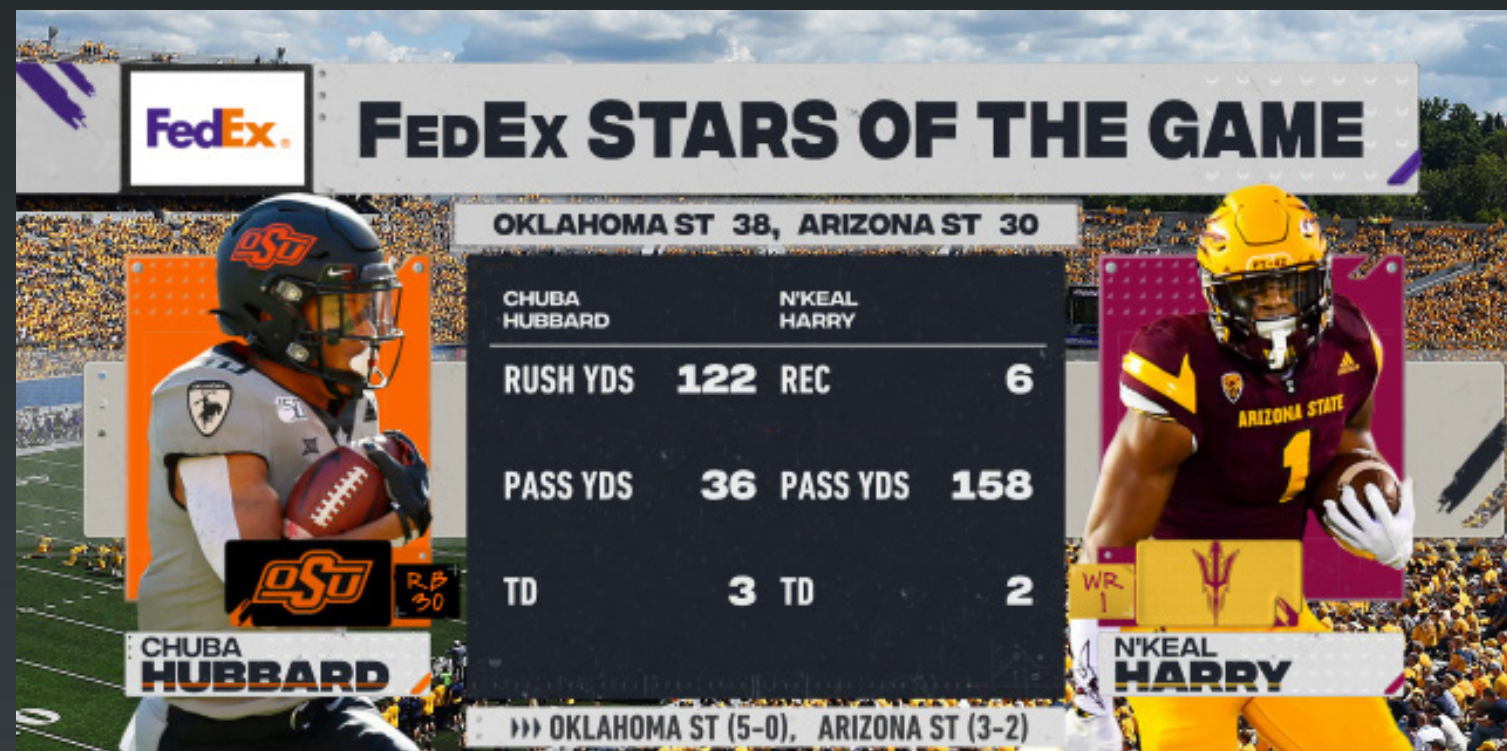

Fullscreens

Template Name:
9123 Player

Description:
Fullscreen Player Comparison
8 Lines

Notes: