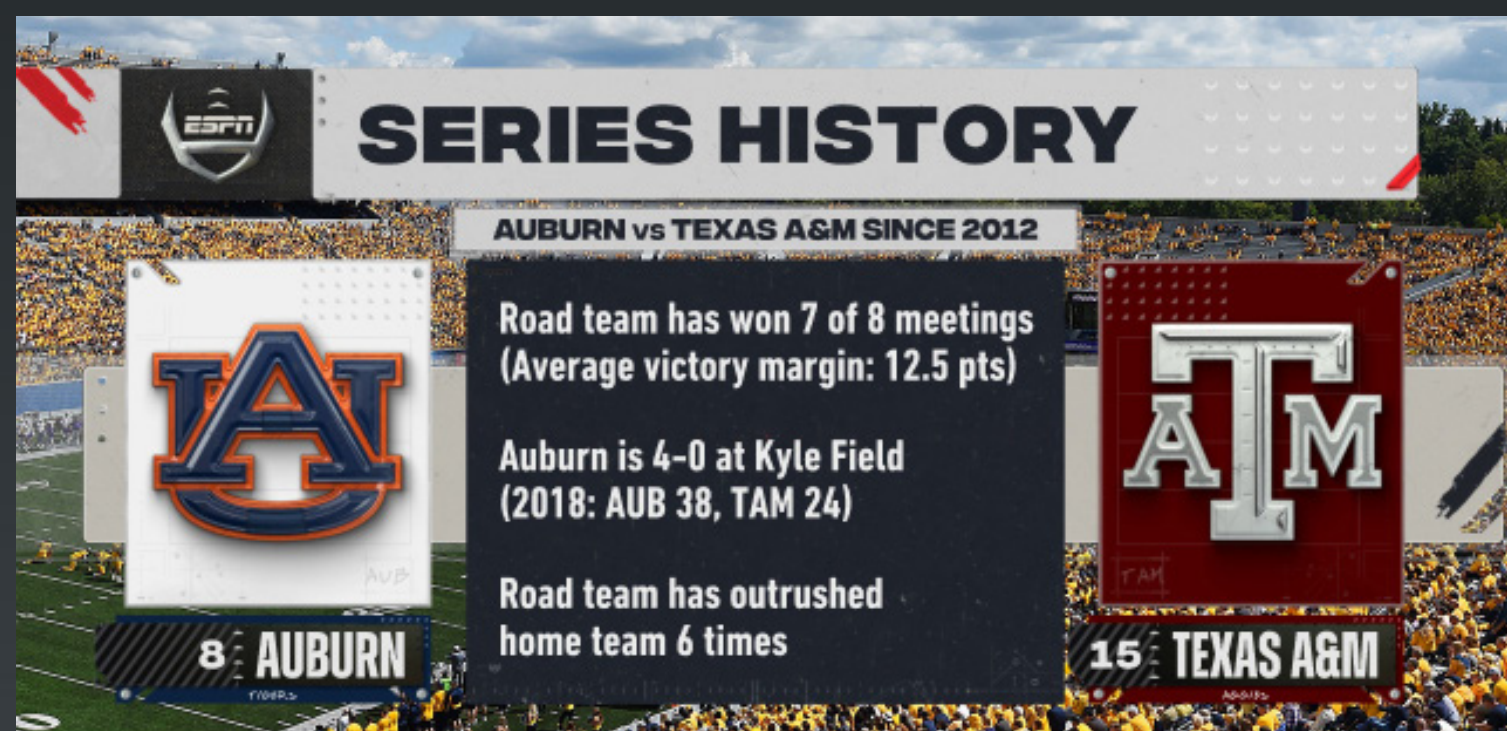

Fullscreens

Template Name:
9128

Notes:
NumberOfLines = "1-4"

Description:
Fullscreen 2 Team 4 lines