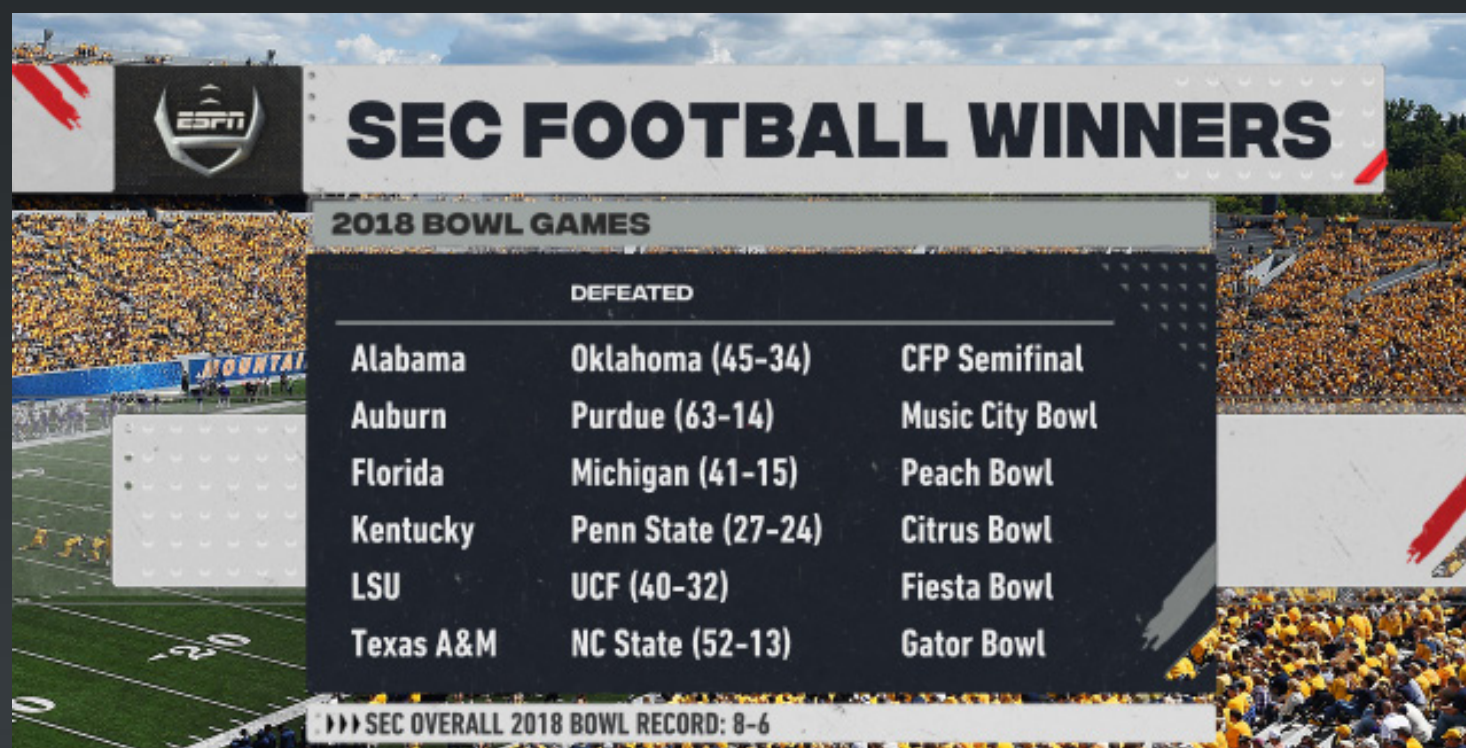

Template Name: 9800
Description: Matchup scoreboard no bottom line with leftside

Left Slabs

Template Name:
9300

Description:
Feature Player Stat

Template Name:
9306

Description:
Starting Lineup

Fullscreen

Template Name:
9100