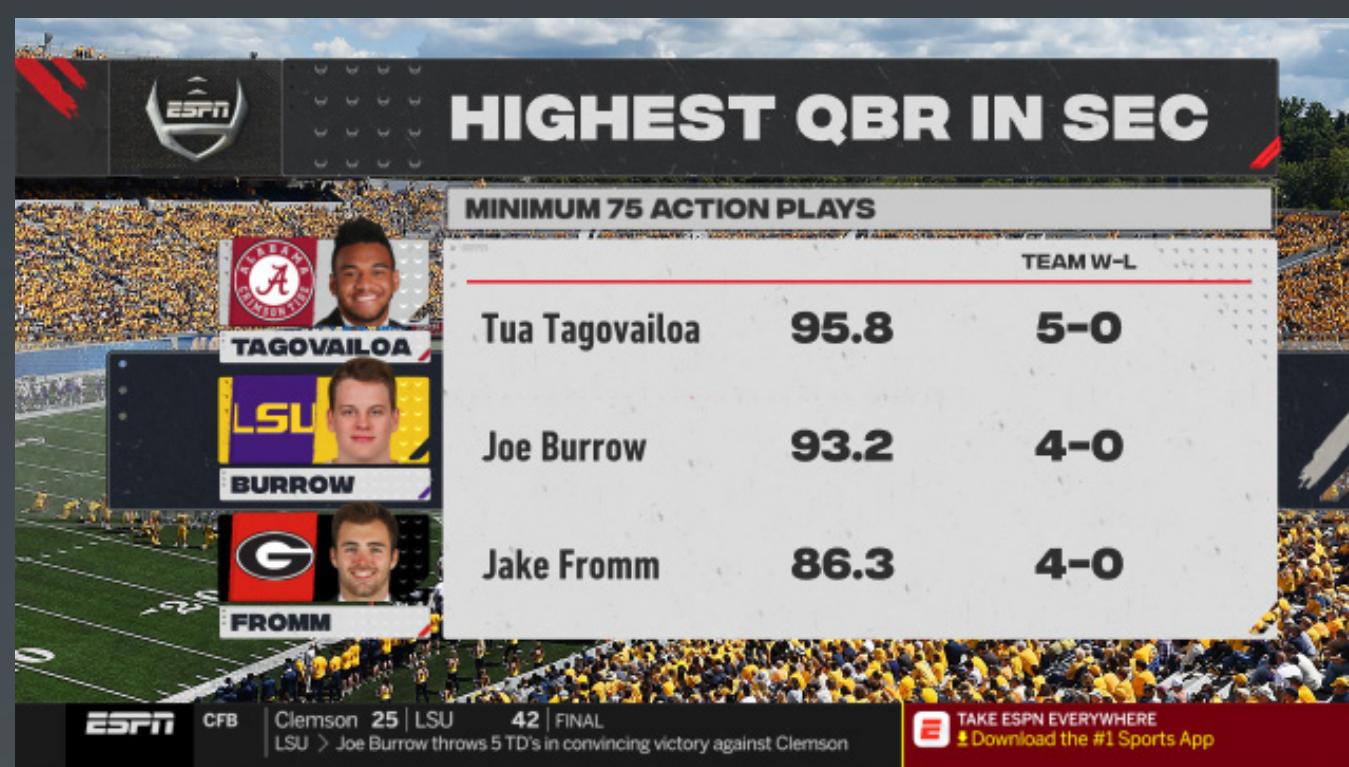

Template Name:
9129

Notes:
NumberOfLines = "1-6"

Description:
Fullscreen Team 6 Lines

Fullscreens

Template Name:
9133_Player & _Team

Notes:
NumberOfTopics = "1-3"

Description:
Fullscreen 3-6 Player/Team
with 1-3 Topics