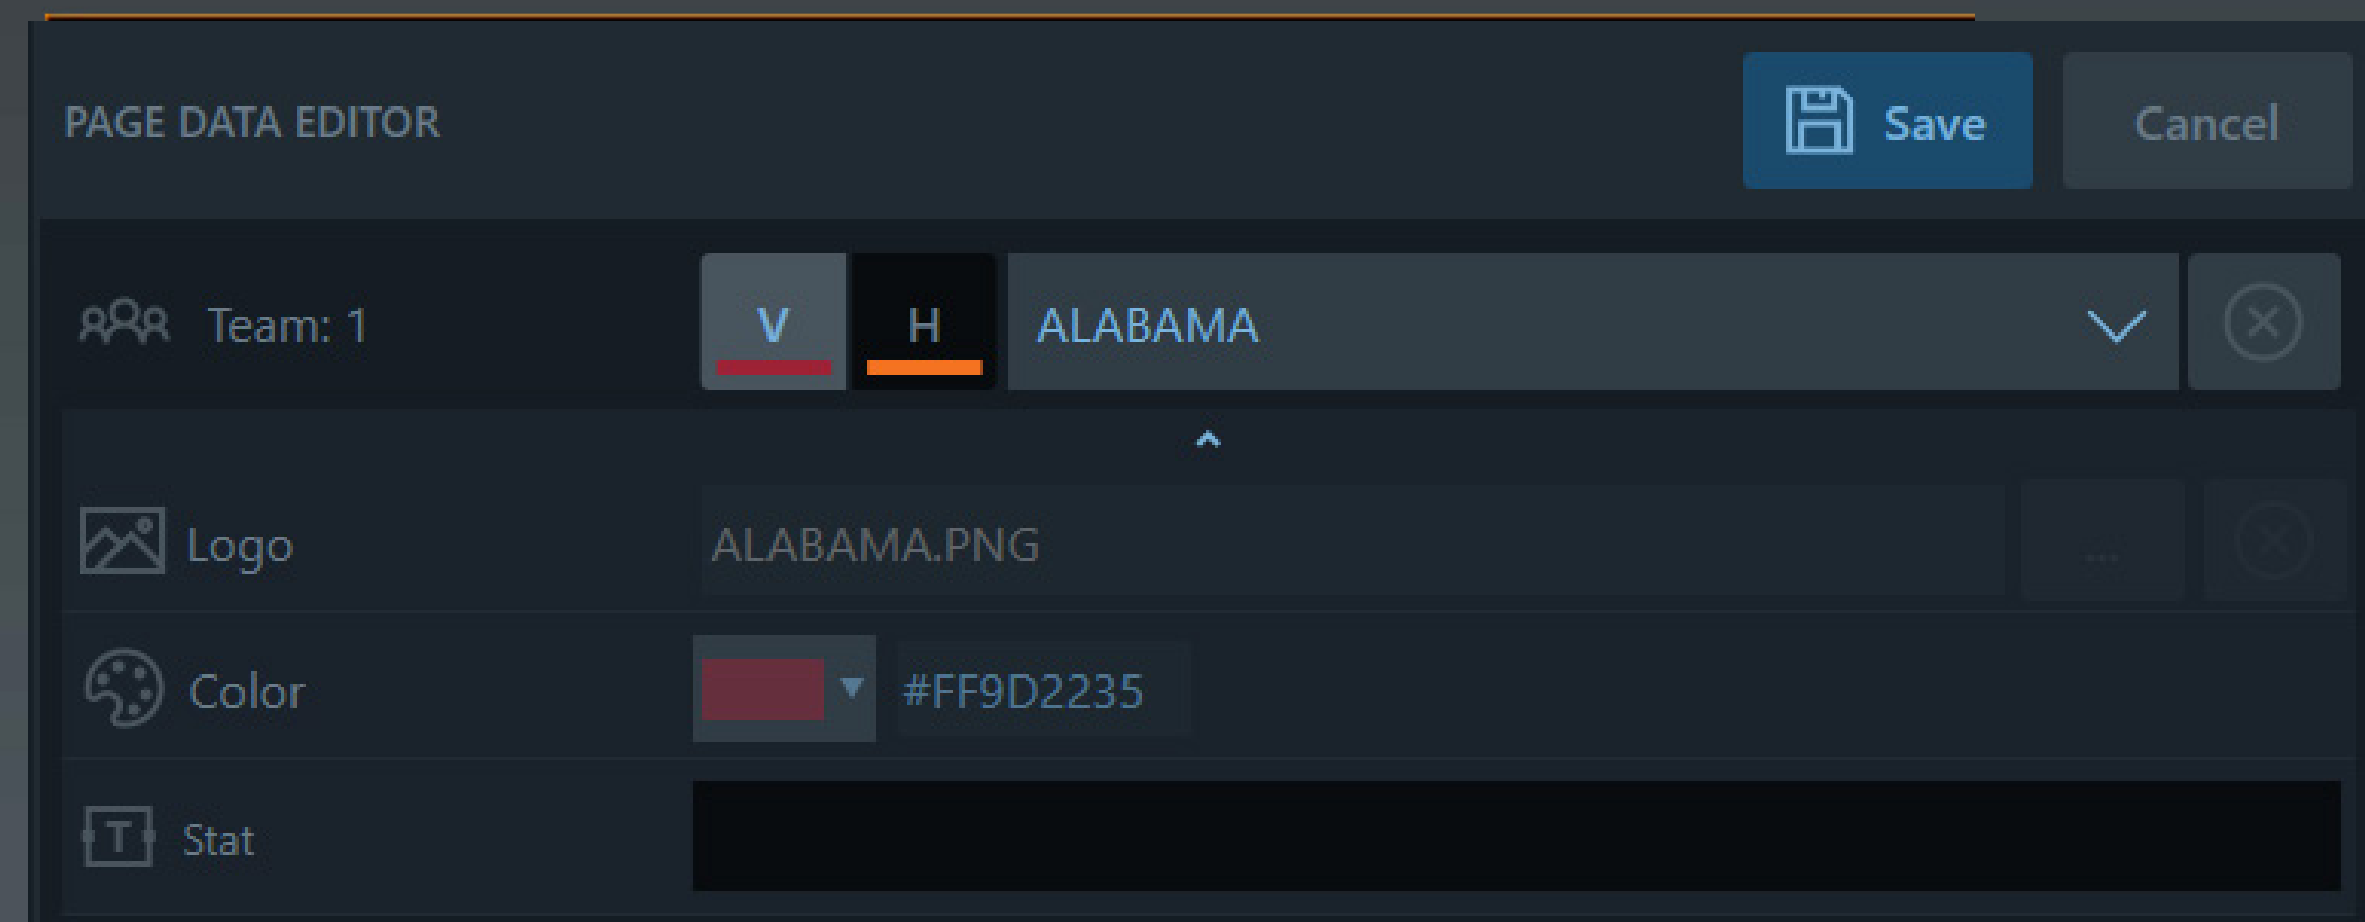

Template Name:
9006

Notes: Step 1 select "V" for visitor team or "H" for home team. Step 2 select player from player selection. Step 3 Use the drop down arrow at the bottom of the player names to input stats for player. Step 4 use "{}" curly brackets with stat tags to use data from stats feed. **Make sure stat tags are using ALL CAPS for it to work.**