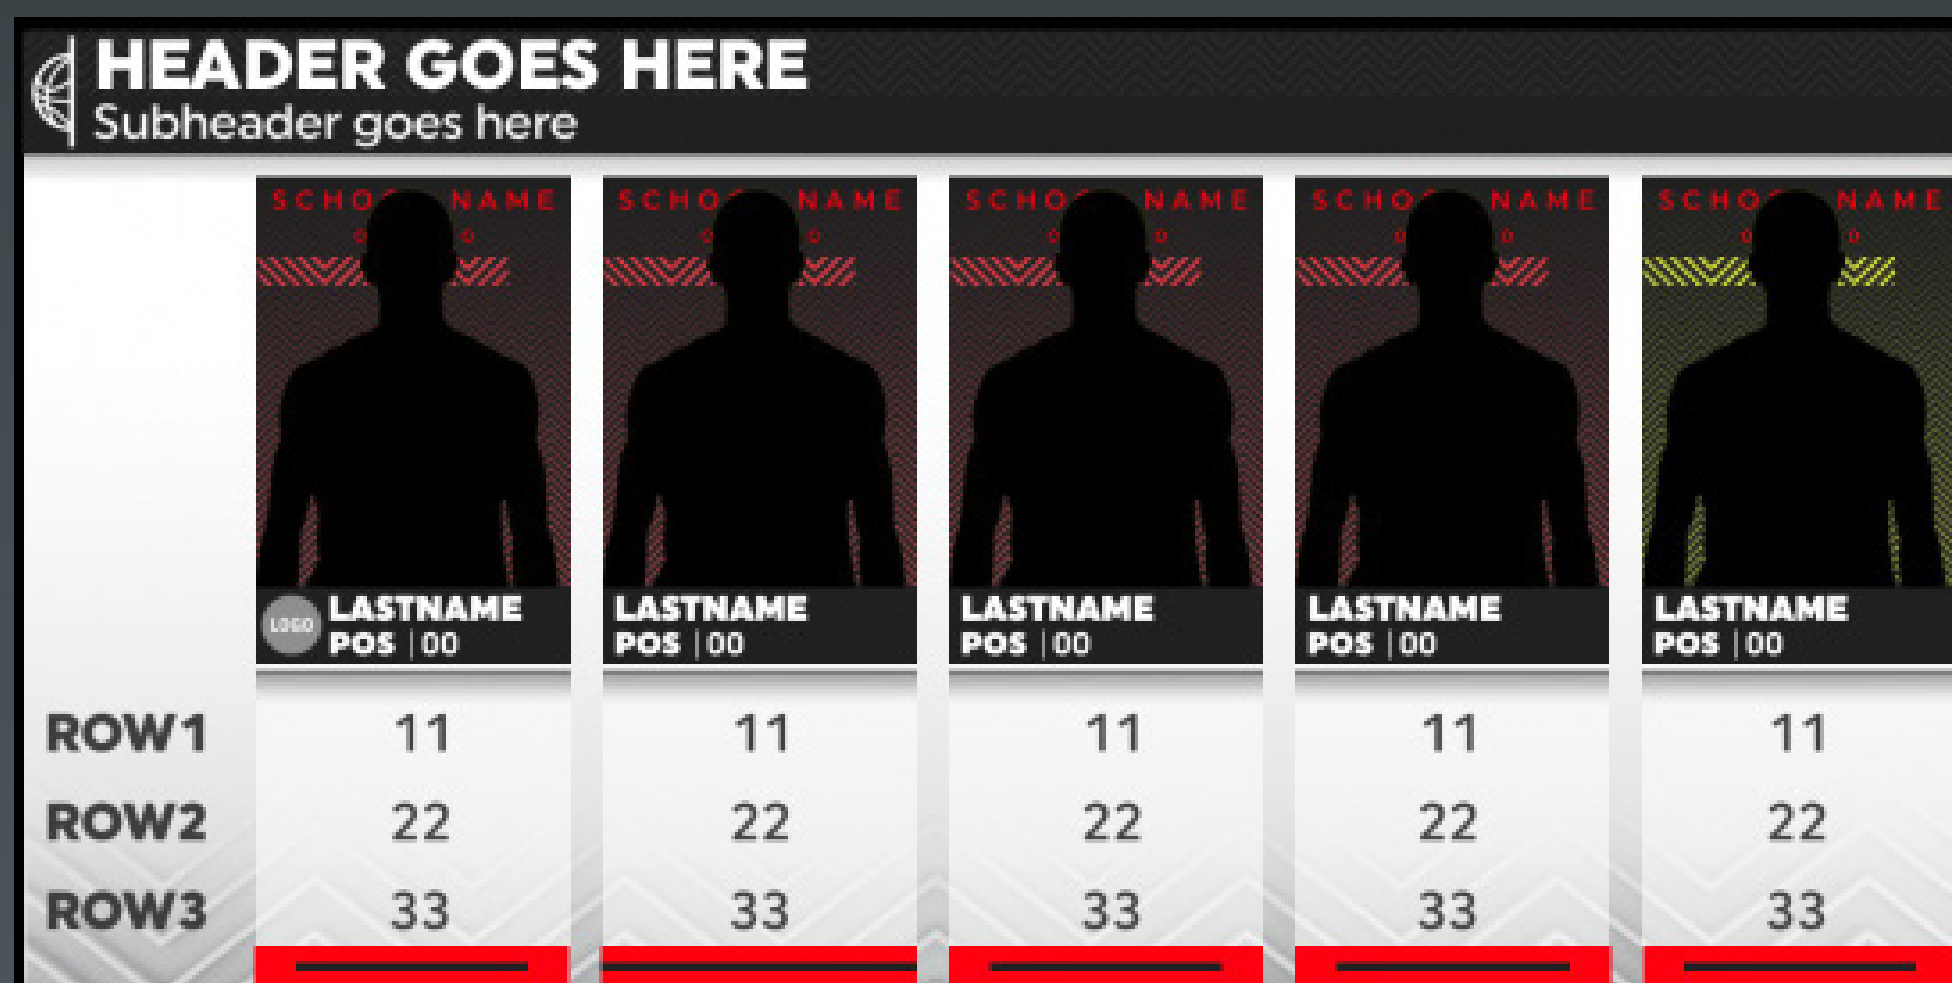

Template Name:

9150

Template Description:

3-5 Players 3-5 stats