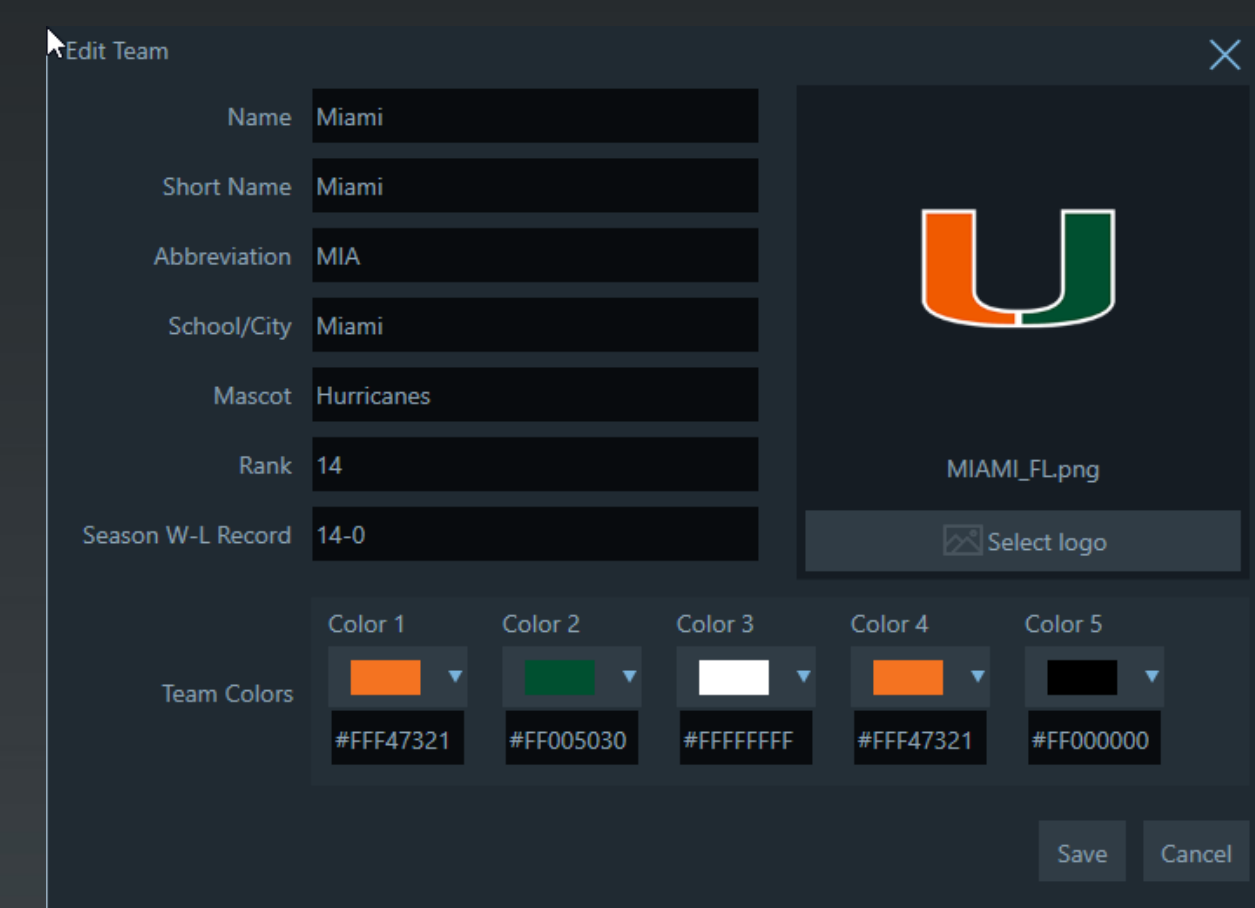

# Notes

Color 1 & 2 drive all the team colors on the insert graphics (Lowerthirds, fullscreens, tombstones, etc.)

- Color 3 is the scorebug background color.
- Color 4 is the font color on the scorebug.
- Color 5 is the logo background on the score update animation.