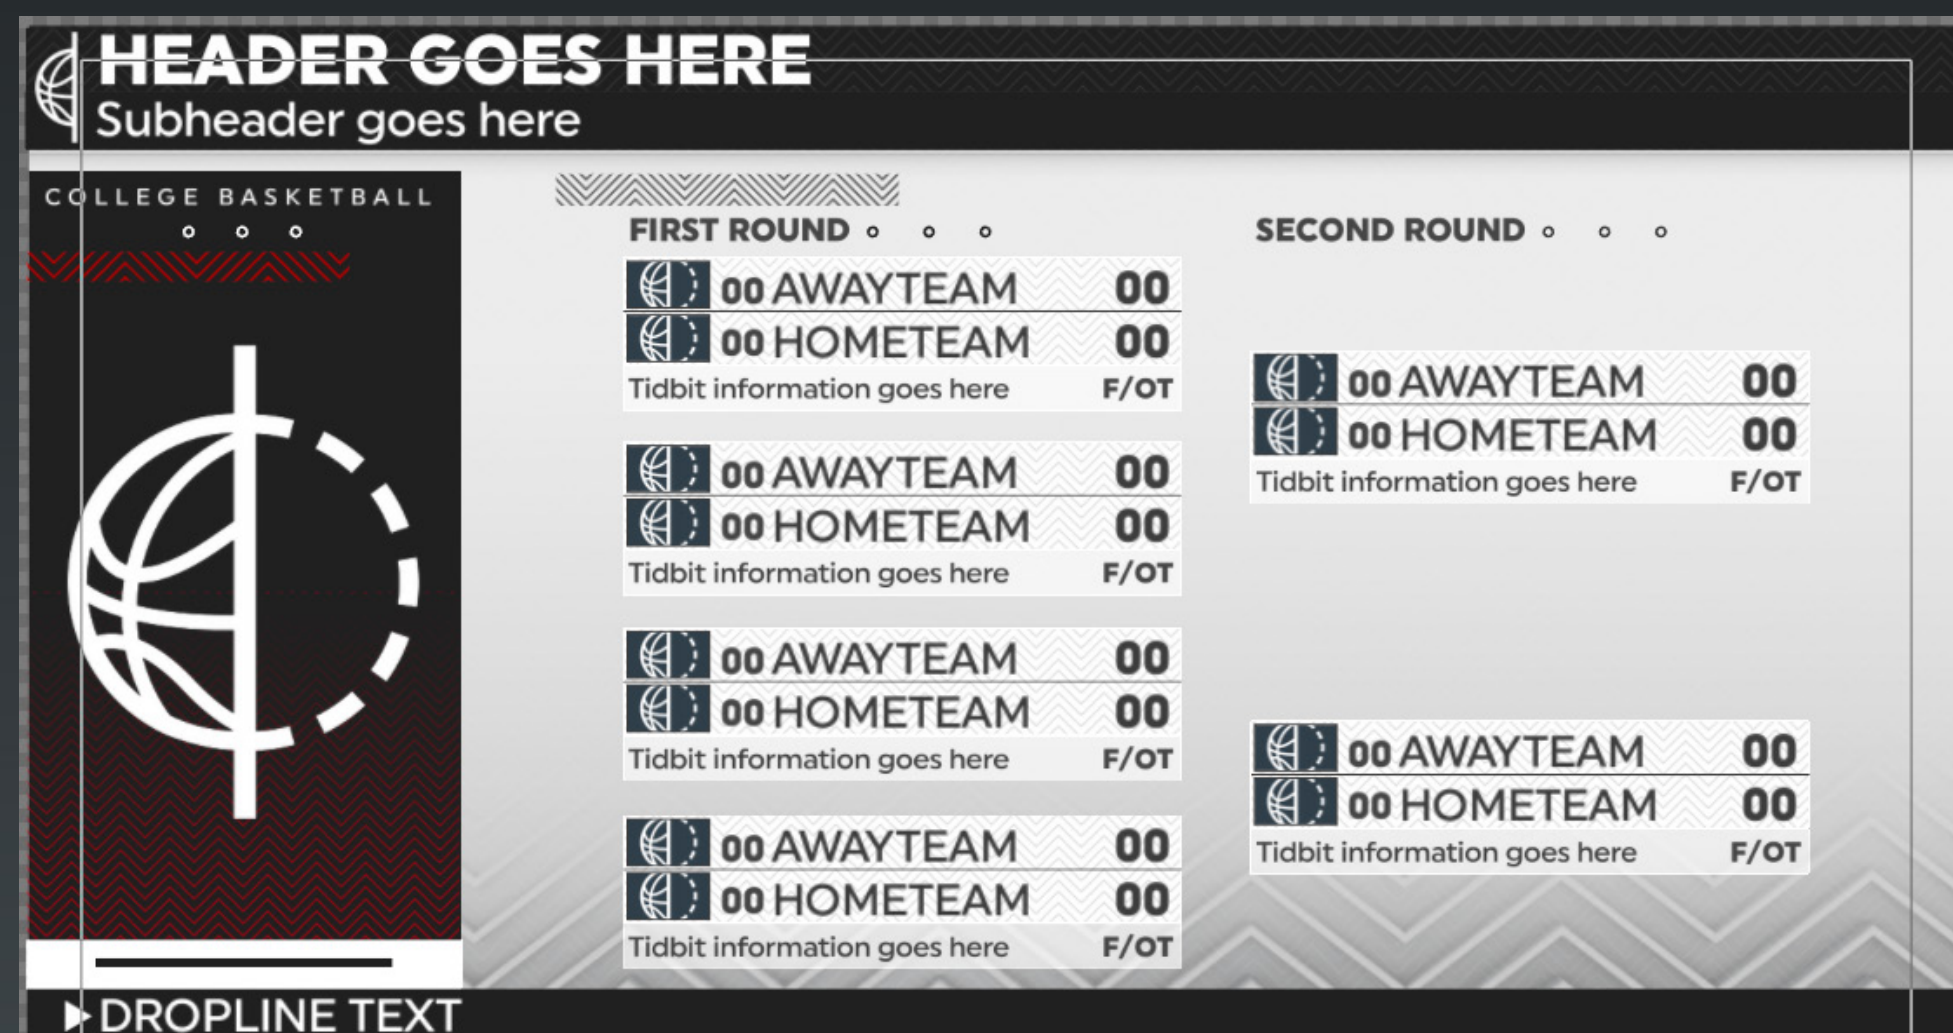

Brackets

Template Name:

9400_FirstRound, _SeondRound & _FinalRound

Template Description:

Brackets

Data Field Notes:

First Round - 7 or 8 Games

Second Round - 6 Games

Final Round - 3 Games