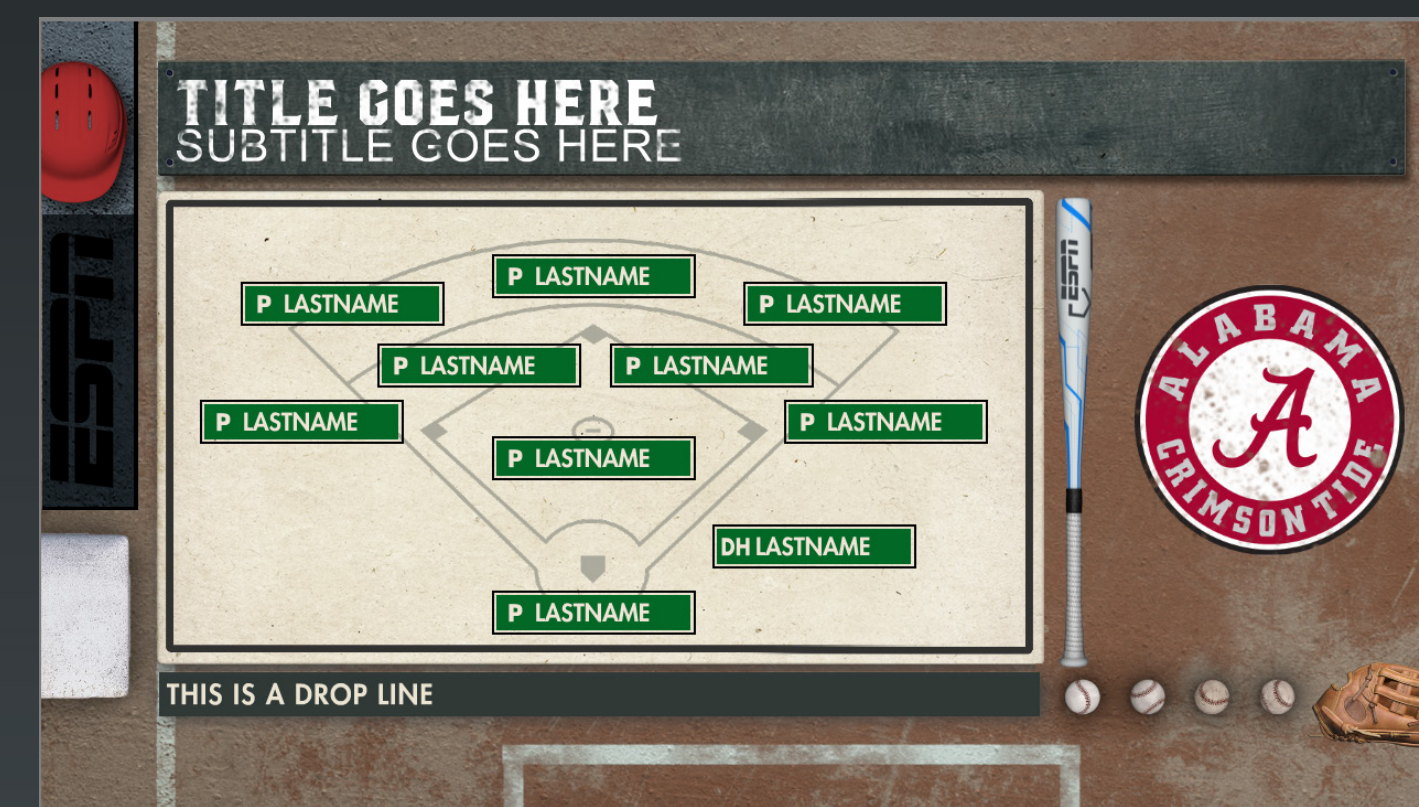

9564 - Defensive Liveup

Use "Softball" field with any input for softball. Leave blank to default to baseball.

- Player 1 - Pitcher
- Player 2 - Catcher
- Player 3 - First Base
- Player 4 - Second Base
- Player 5 - Third Base
- Player 6 - Short Stop
- Player 7 - Left Field
- Player 8 - Center Field
- Player 9 - Right Field
- Player 10 - DH

Player 20 drives the graphic right side on all 3 graphics above.

_RightSideLayout =

- "1" Team logo
- "2" Headshot
- "3" Actionshot