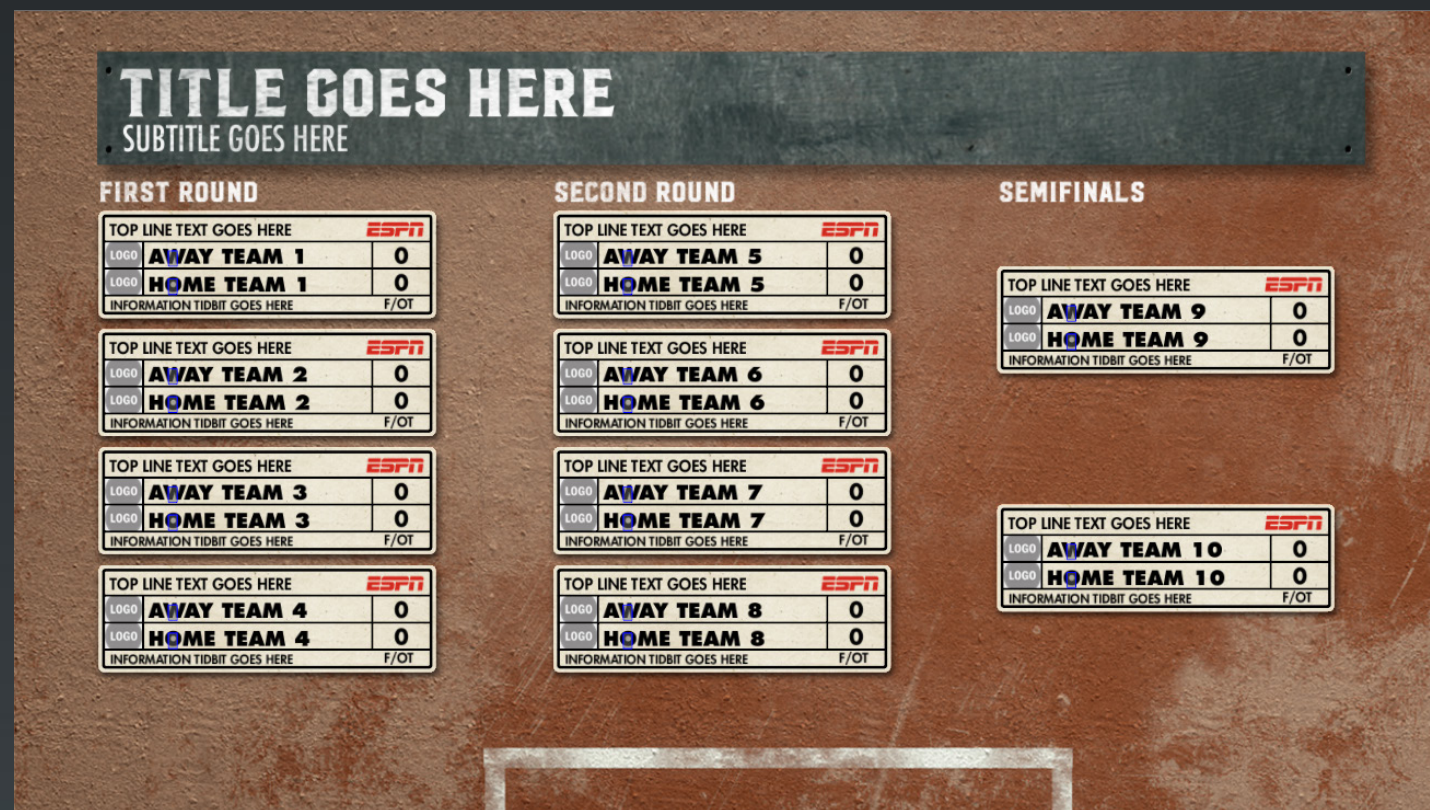

Brackets

9250 - 11 or 12 Games