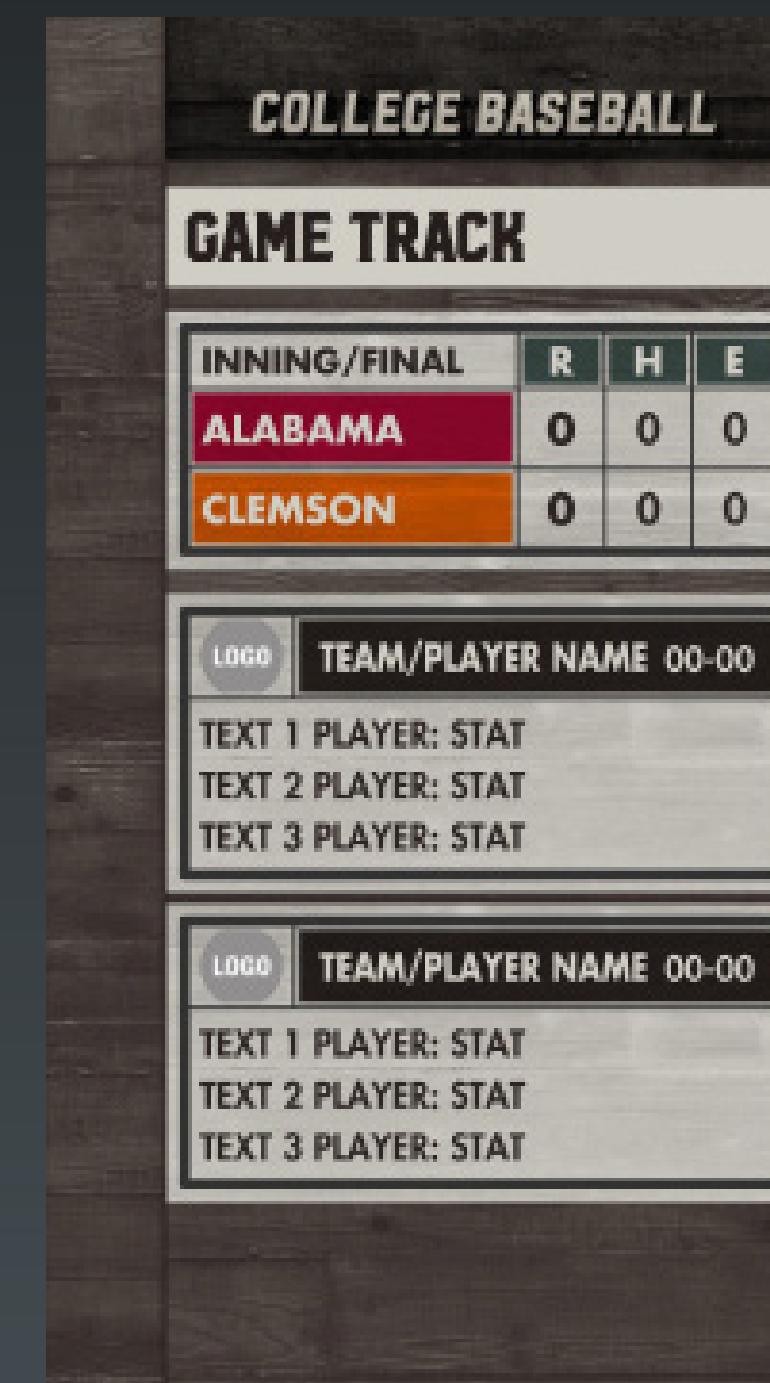

9204 - game summary
with 2 team stat boxes.
Use team dropdowns
to fill in boxes.

-Team 1

-Team 2

-Team 3

-Player 1

-Player 2

-Player 3

-Team 4

-Player 4

-Player 5

-Player 6