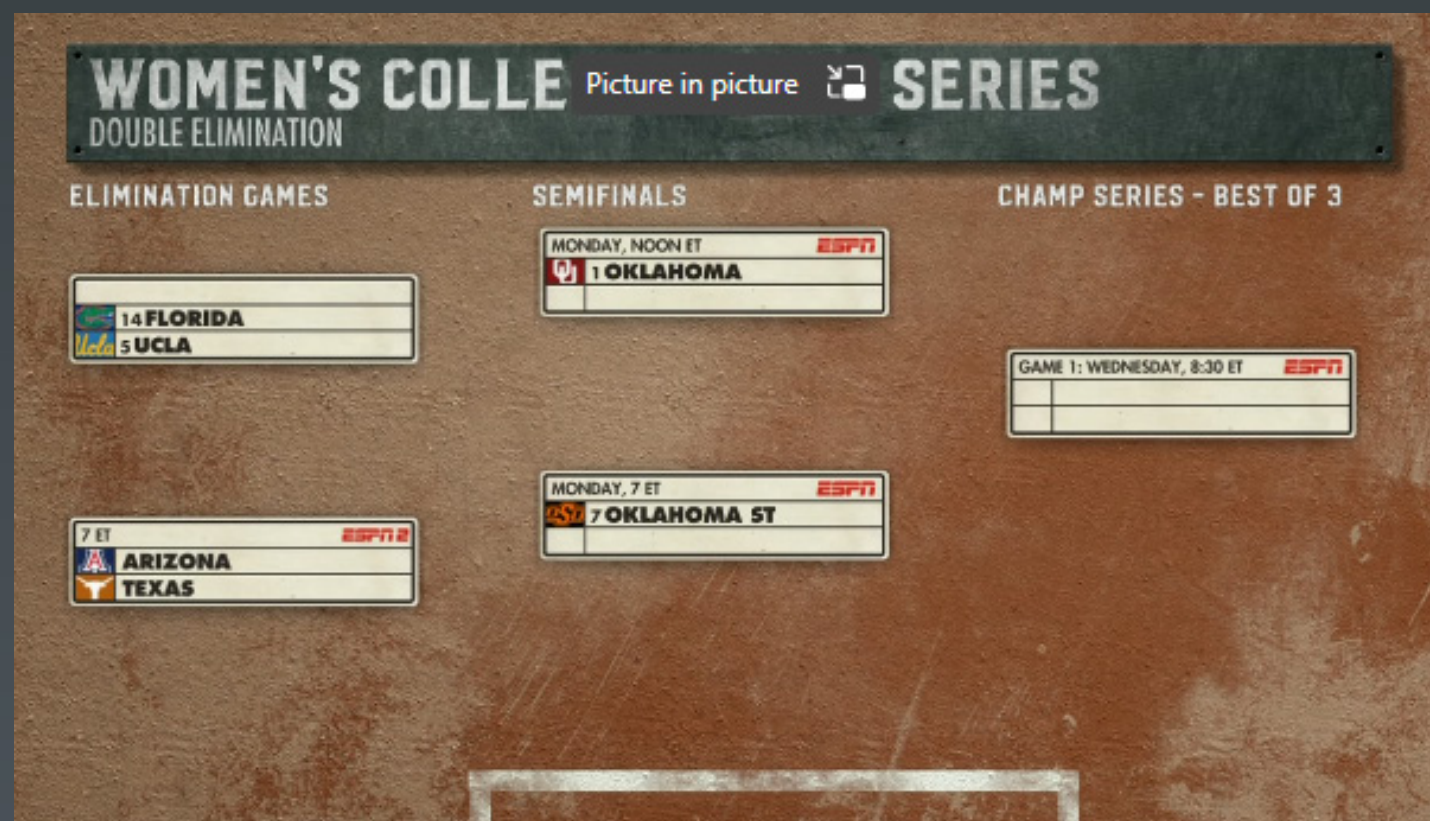

9273 - 5 or 6 Games