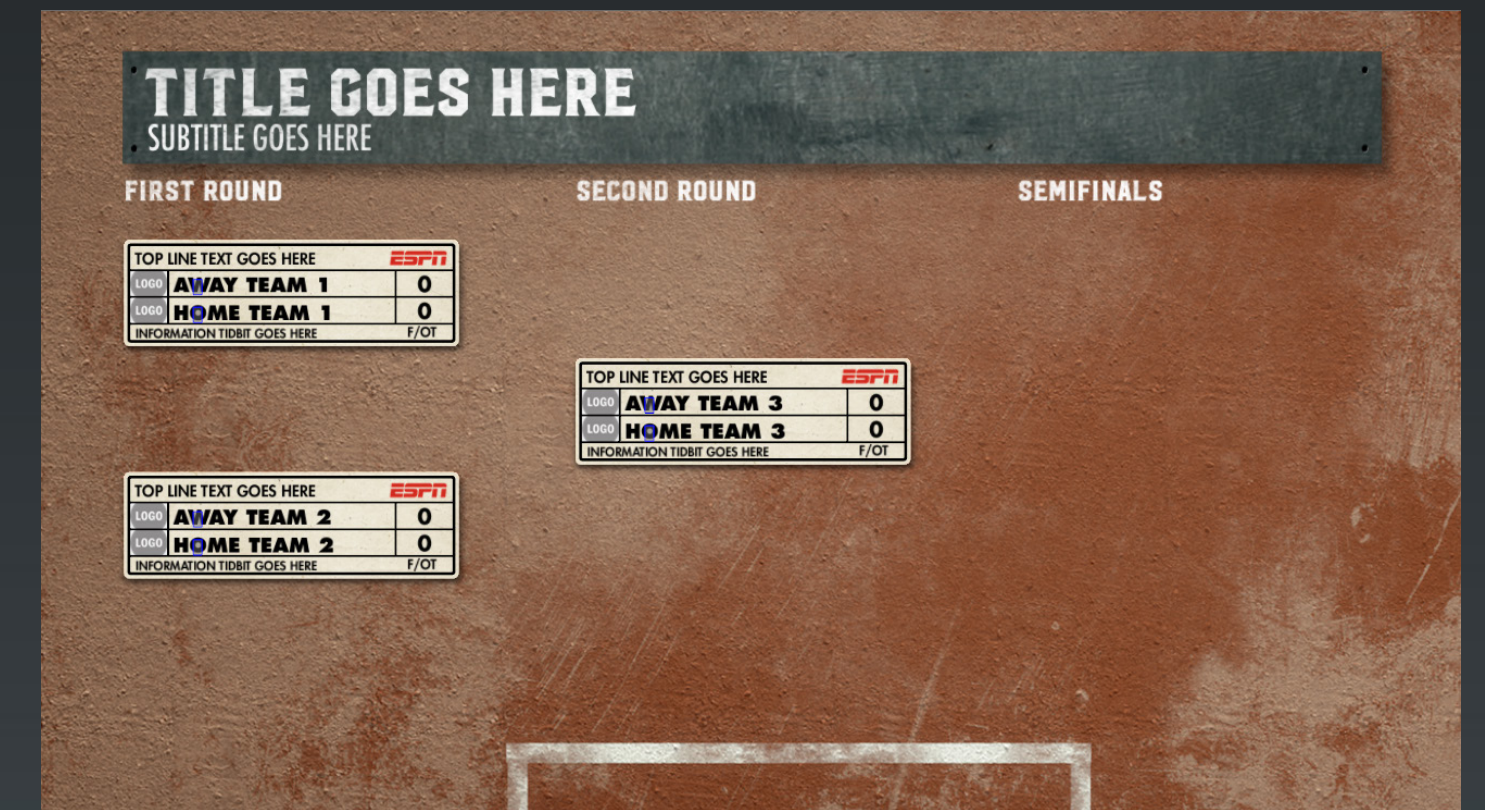

Player 20 drives the graphic right side on all 3 graphics above.

_RightSideLayout =

- "1" Team logo
- "2" Headshot
- "3" Actionshot

Brackets

9250 - 11 or 12 Games

9251 - 6 or 7 Games

9258 - 3 Games

9273 - 5 or 6 Games