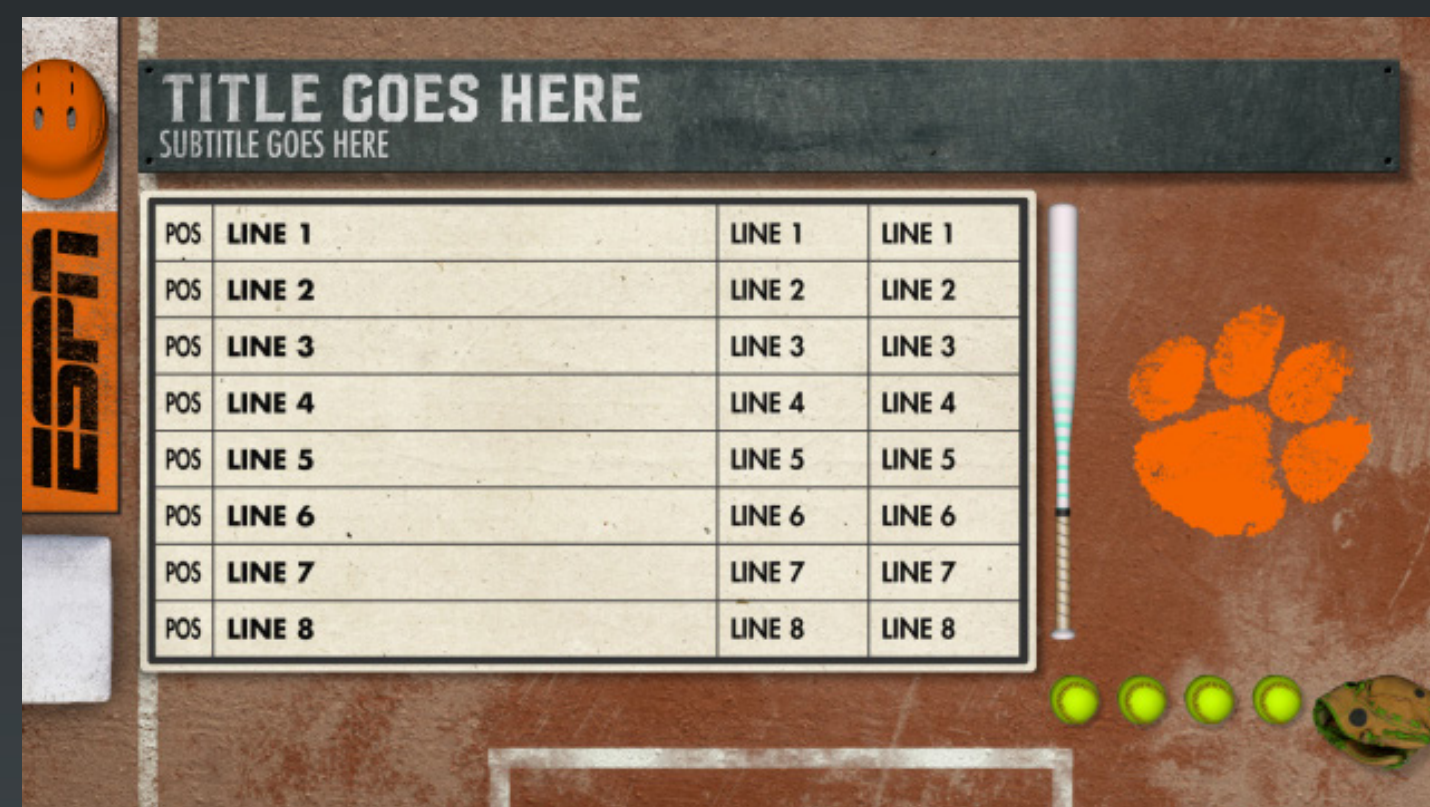

Use "Softball" field with any input for softball. Leave blank to default to baseball.

Fullscreen

9312 - Generic Image 1280 x720
Scale - start with "1" and go up or down as needed

Fullscreen Lineups

9561 - 9 Man Lineup with custom Fields