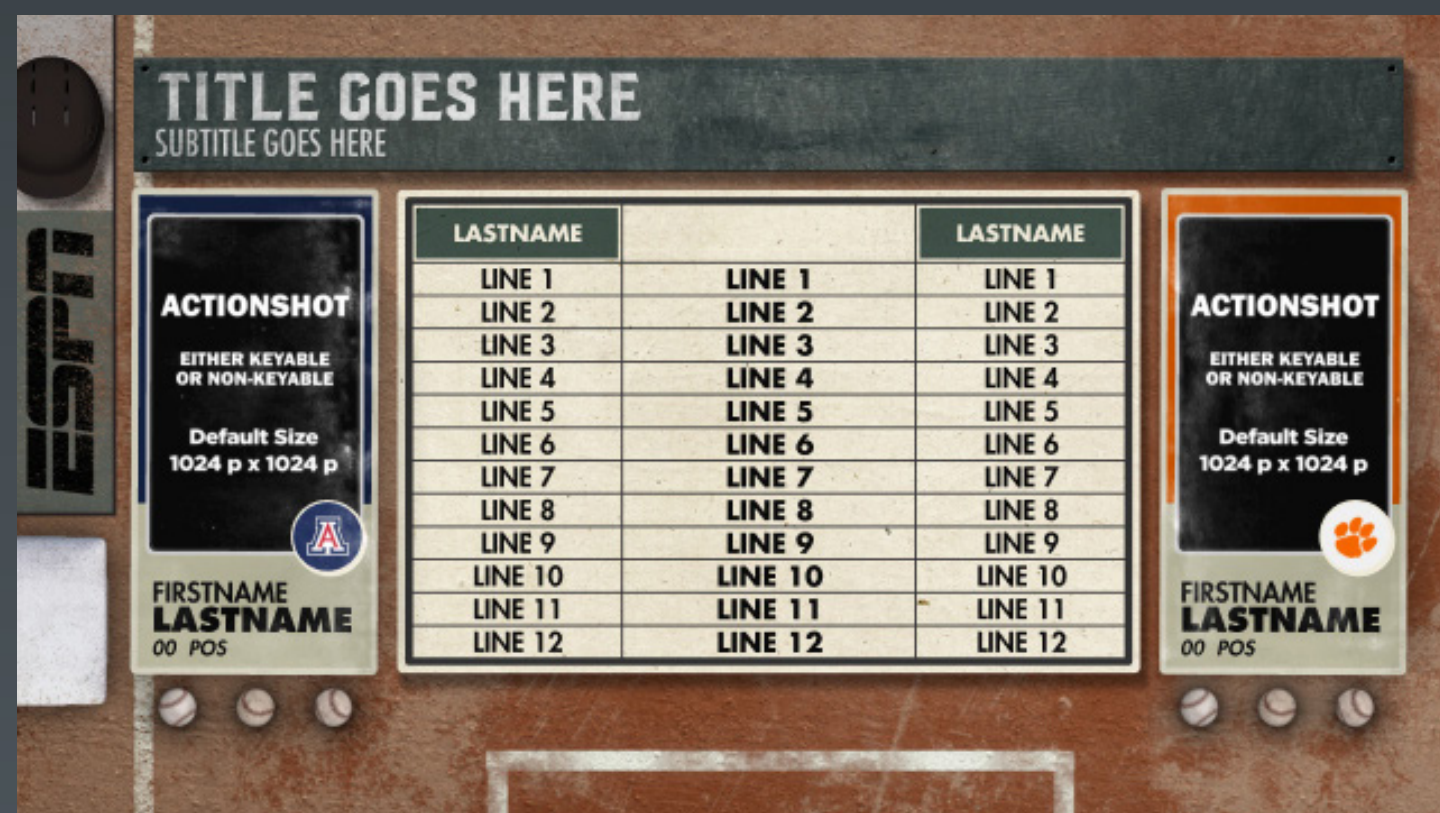

9120/21 - 2 Player 2-12 lines 3 or 4 column