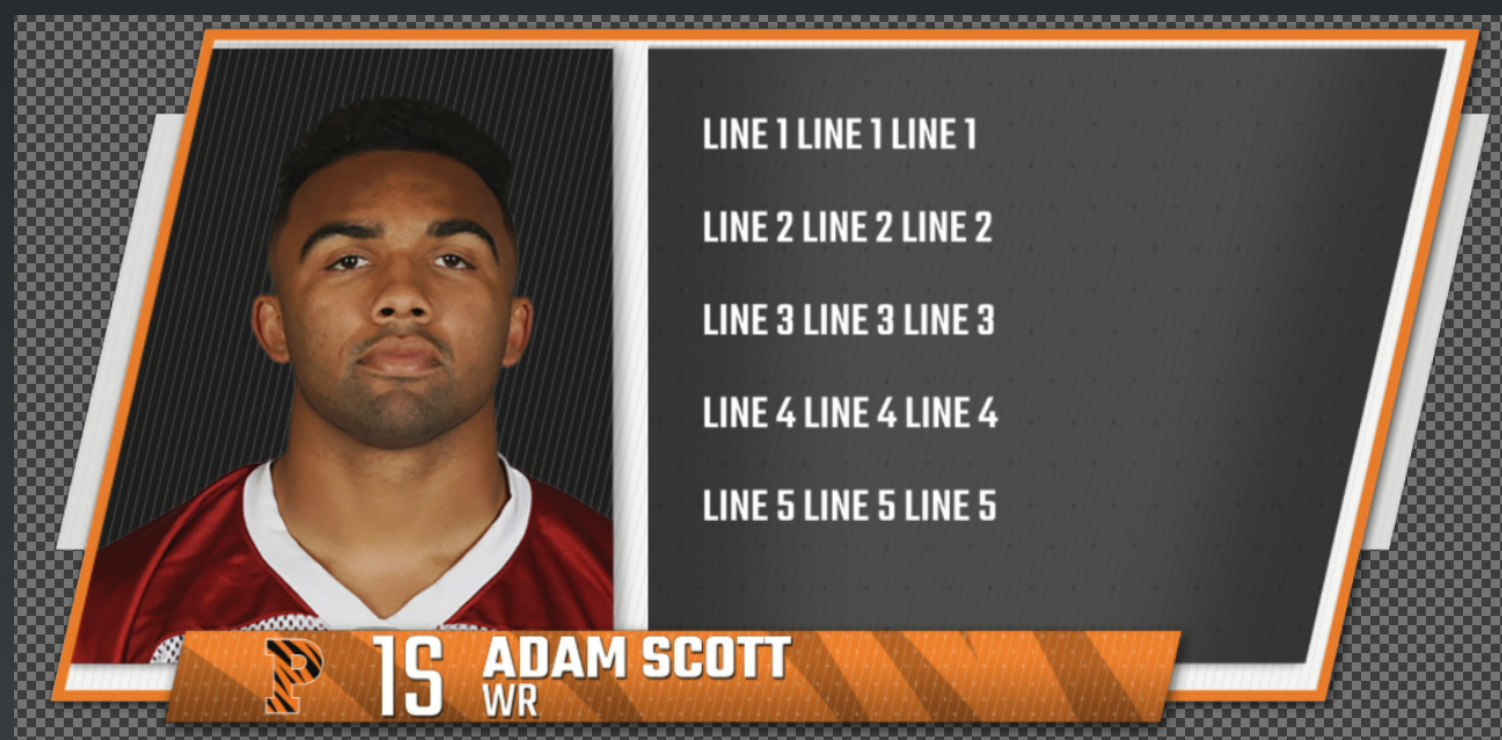

Fullscreens

Template Name:
FS Player Bio

Description:
Fullscreen Generic Player
Graphic with up to 12 lines