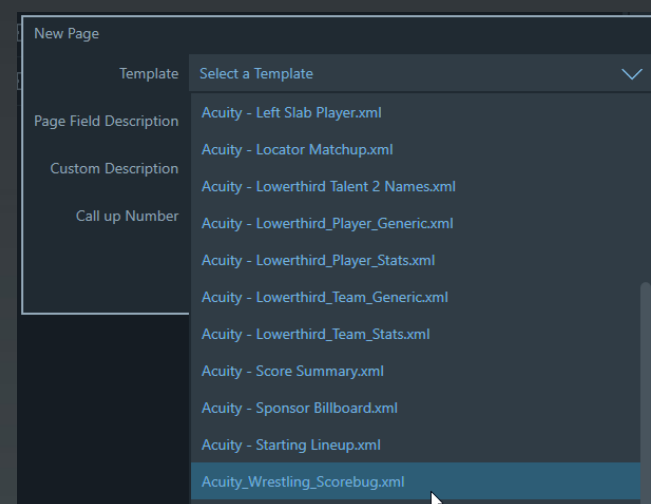

Description:
Player Left Slab
Up to 10 lines

Left Slab

Template Name:
Sponsor Billboard

Description:
379 x 256 Sponsor Size

Wrestling Scorebug

For scorebug selected use the Acuity BLANK scorebug. This will give you an empty scorebug but Go To Break will be valid.

Load the scorebug for playout through the insert editor

Use the player dropdown for player rankings.

Setup DVE clock for RideTimes. Any input in the ride time field will show that graphic for that wrestler