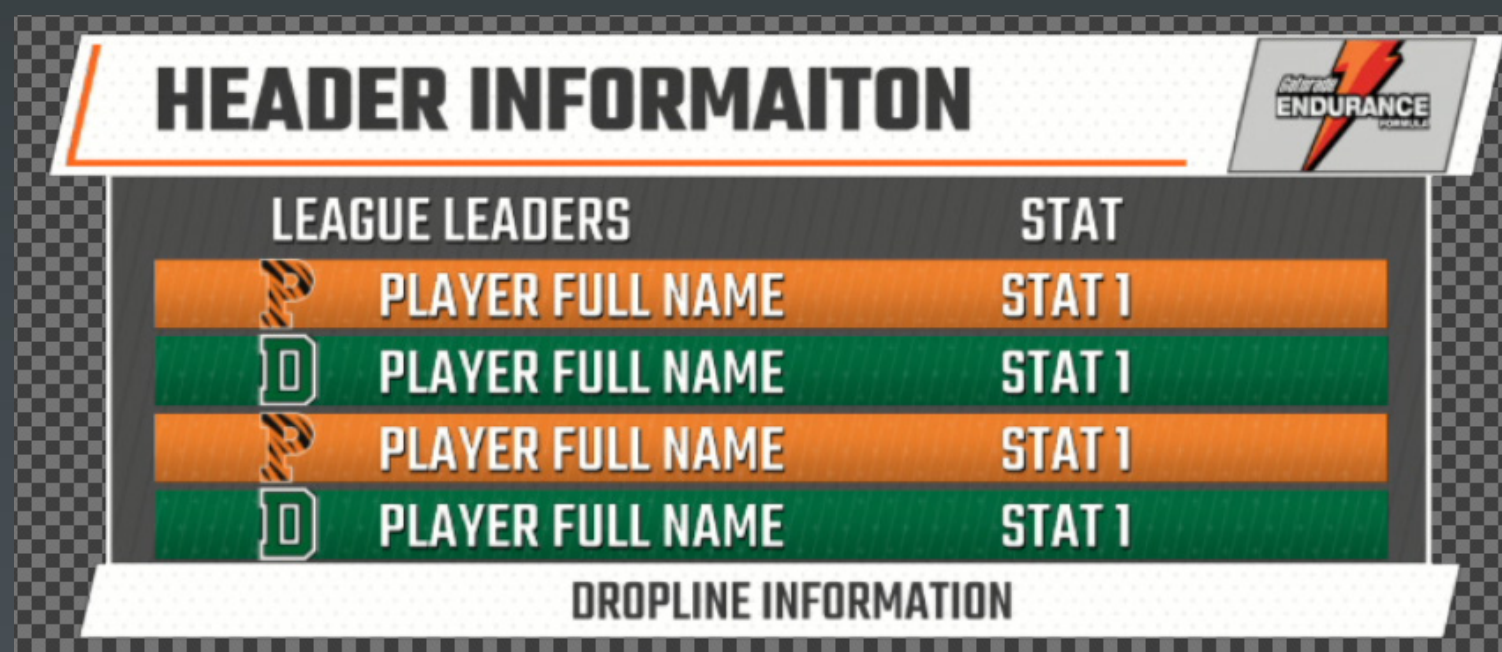

Template Name:
FS Player Standings

Description:
Fullscreen Player Stand-
ings 4-12 players

Notes:
NumberOfStats = "1-2"
NumberOfPlayers = "4-12"