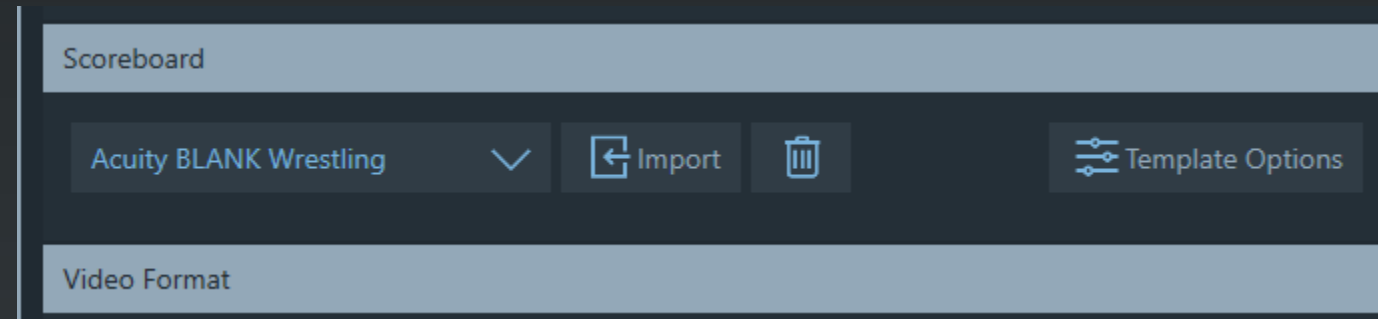

Description:
Player Left Slab
Up to 10 lines

Left Slab

Template Name:
Sponsor Billboard

Description:
379 x 256 Sponsor Size

Wrestling Scorebug

For scorebug selected use the Acuity BLANK scorebug. This will give you an empty scorebug but Go To Break will be valid.

Load the scorebug for playout through the insert editor

Use the player dropdown for player rankings.

Setup DVE clock for RideTimes. Any input in the ride time field will show that graphic for that wrestler