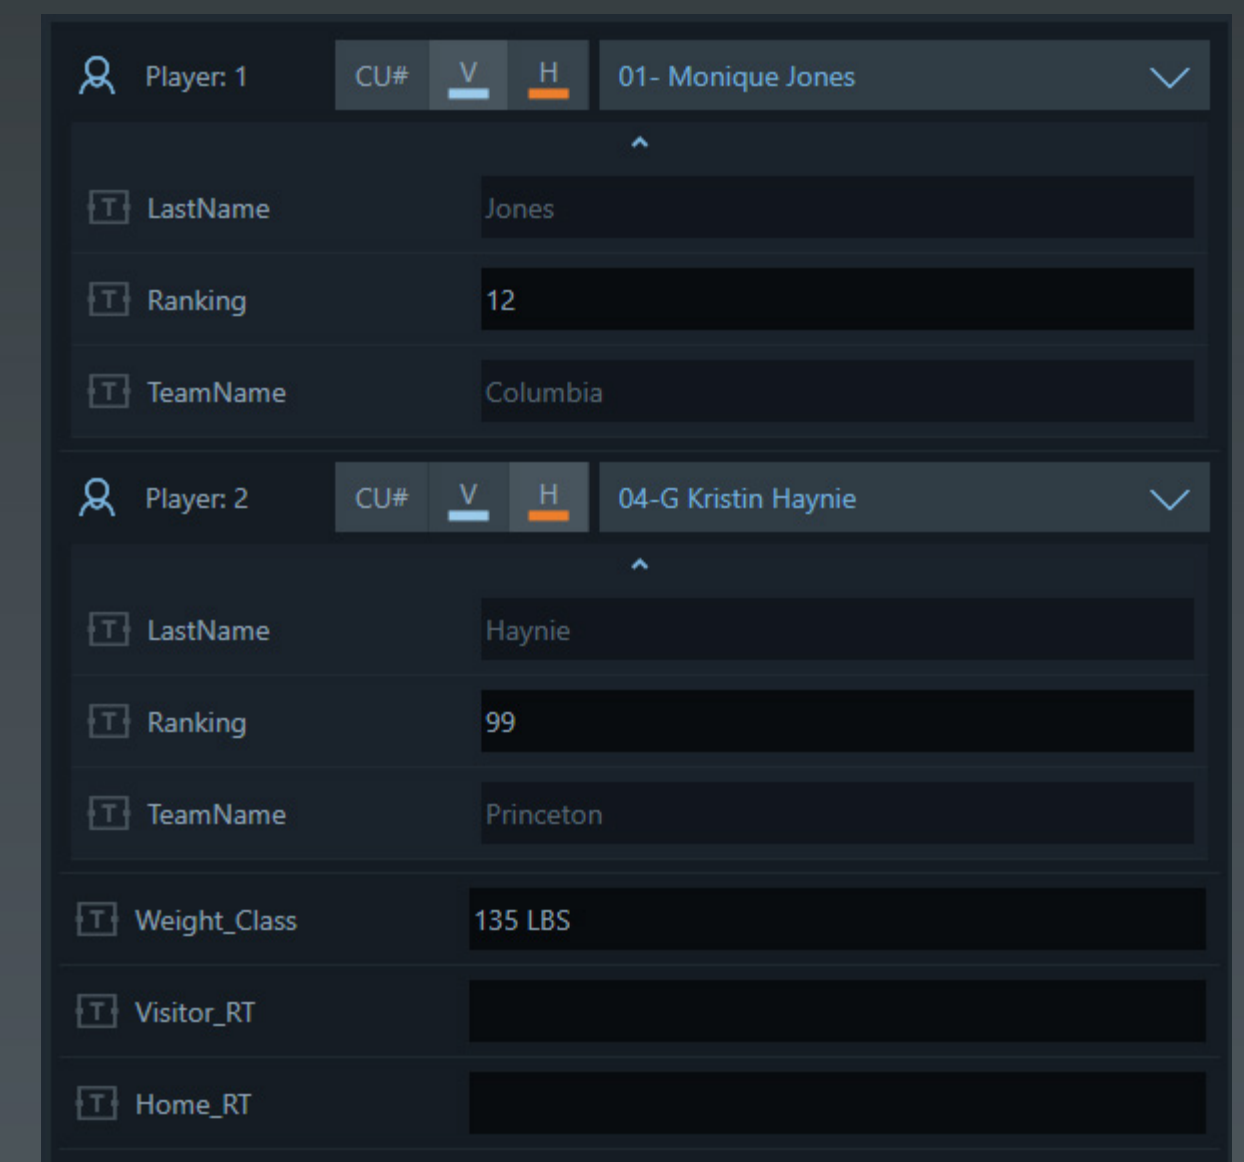

Description:
Player Selection
6-12 Player Selection

Notes:
NumberOfPlayers Value "6-12"

Template Name:
Starting Lineup

Description:
Player Selection
2-6 Player Selection

Notes:
NumberOfPlayers Value "2-6"

Description:
Player Left Slab
Up to 10 lines

Left Slab

Template Name:
Sponsor Billboard

Description:
379 x 256 Sponsor Size

Wrestling Scorebug

For scorebug selected use the Acuity BLANK scorebug. This will give you an empty scorebug but Go To Break will be valid.

Load the scorebug for playout through the insert editor

Use the player dropdown for player rankings.

Setup DVE clock for RideTimes. Any input in the ride time field will show that graphic for that wrestler