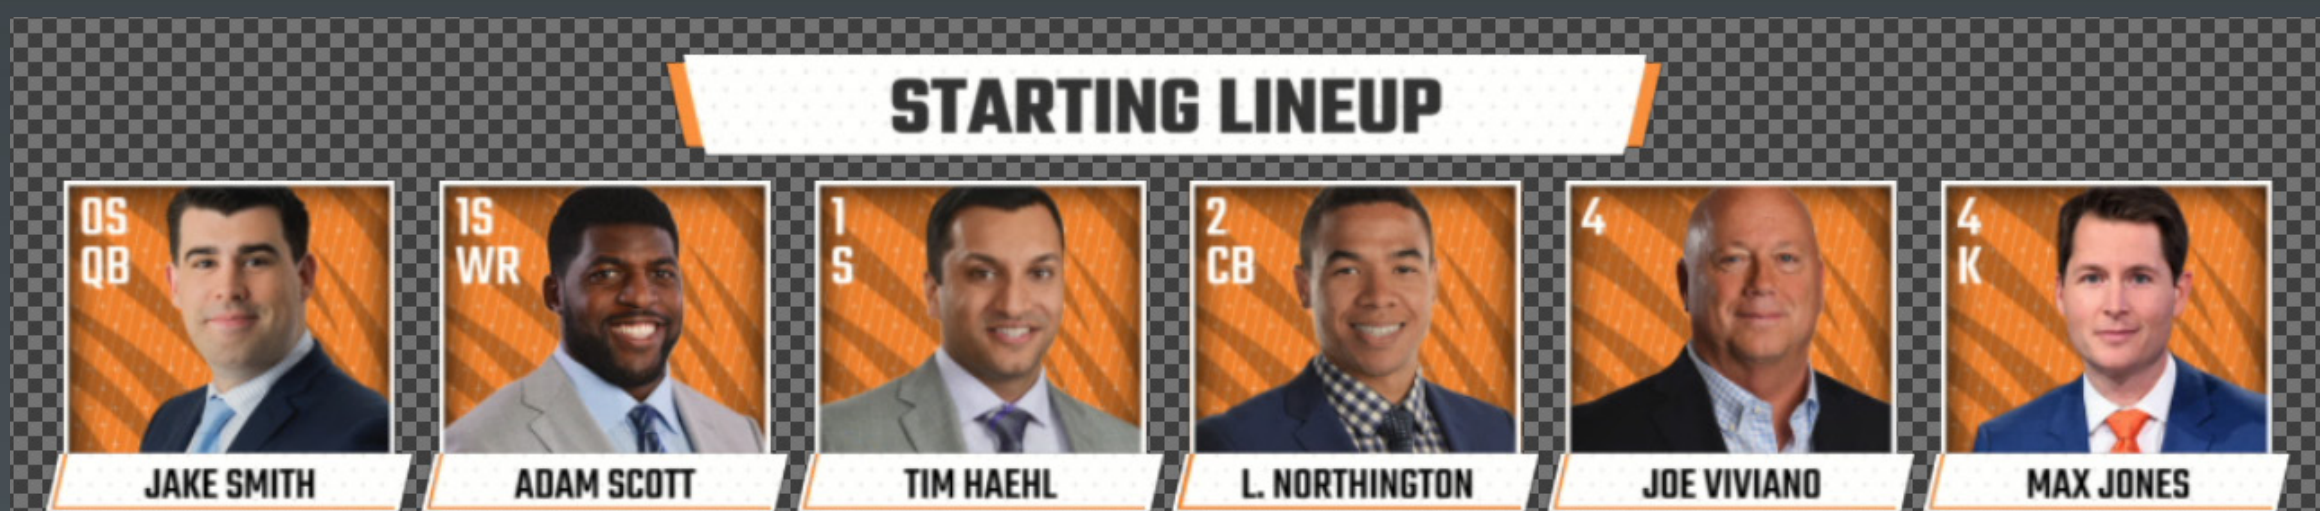

Template Name:
Starting Lineup

Description:
Player Selection
2-6 Player Selection

Notes:
NumberOfPlayers Value "2-6"