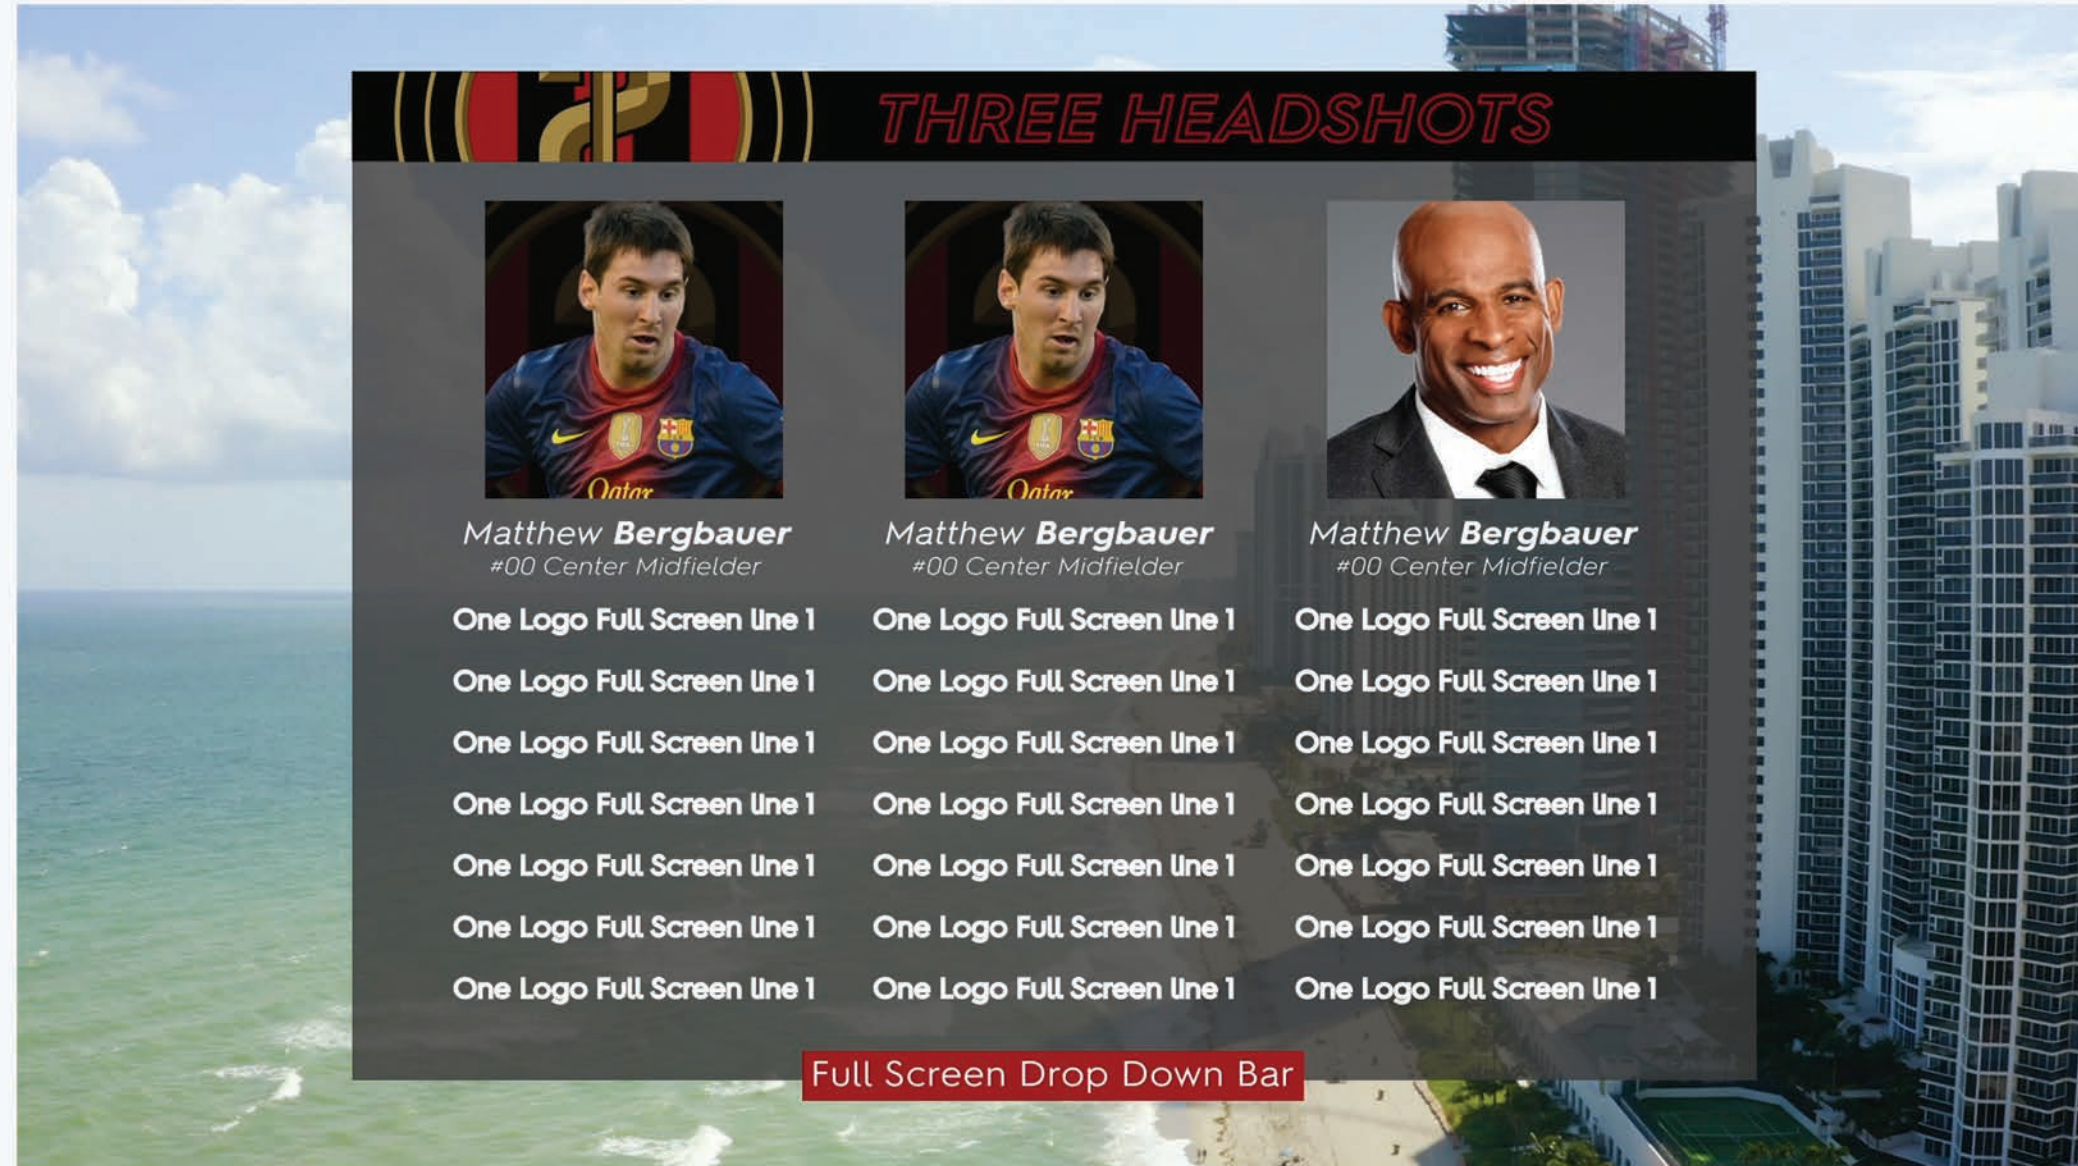

Hurme Geometric Sans 2 Regular

Player First Names:

Hurme Geometric Sans 2 Regular

Player Last Names:

Hurme Geometric Sans 2 Semibold

Player Position:

Hurme Geometric Sans 2 Light

FOUR HEADSHOT FULLSCREEN