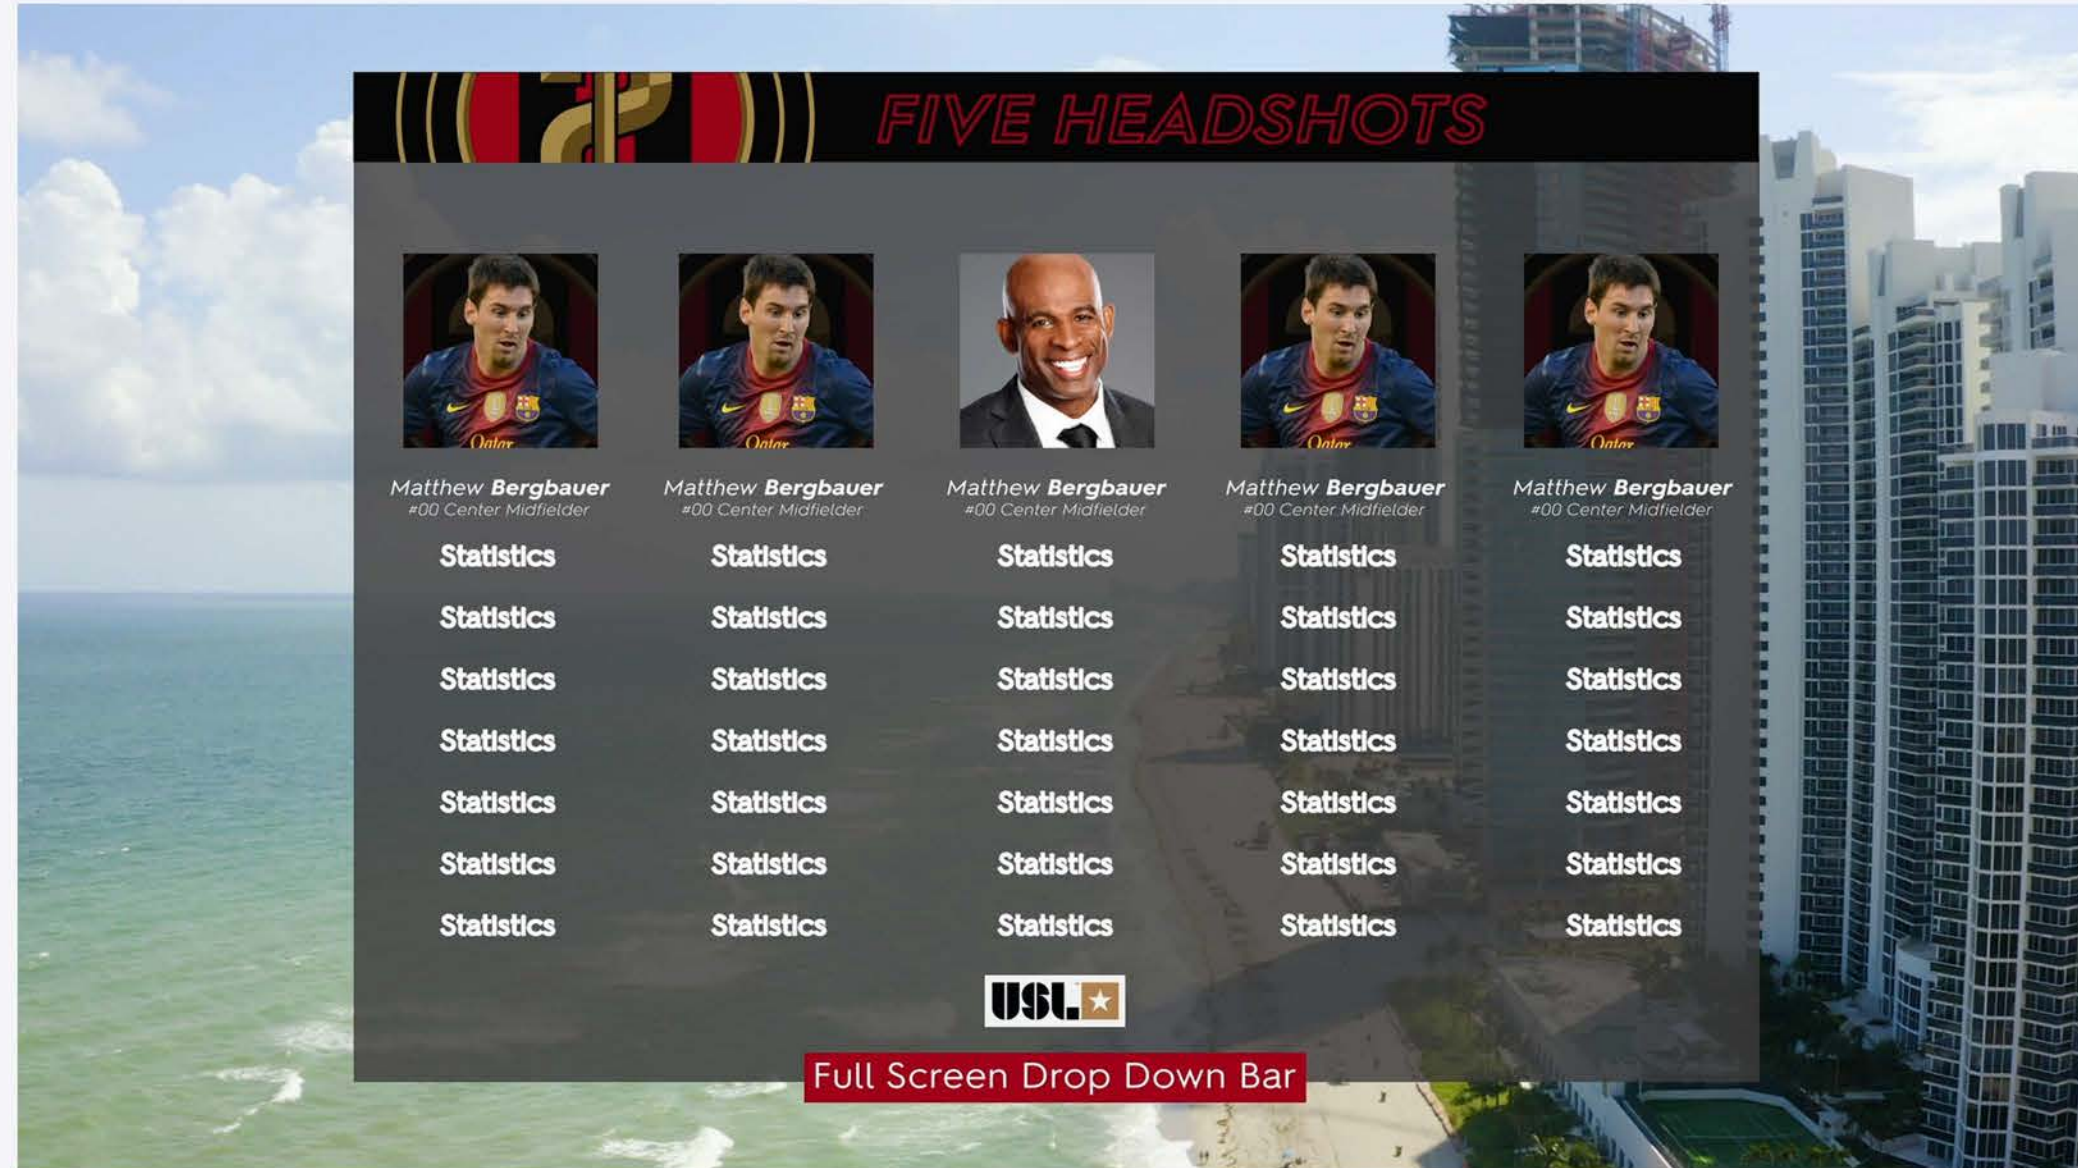

Player First Names:

Hurme Geometric Sans 2 Regular

Player Last Names:

Hurme Geometric Sans 2 Semibold

Player Position:

Hurme Geometric Sans 2 Light

TWO LOGO FULLSCREEN

USL Header: