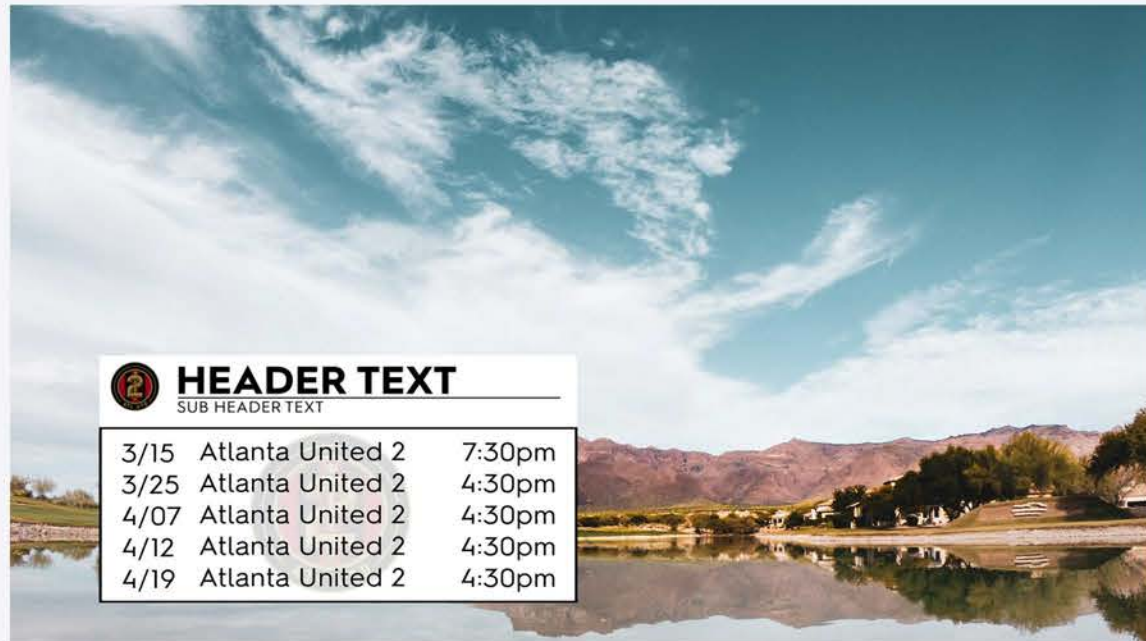

Body:

Hurme Geometric Sans 2 Regular