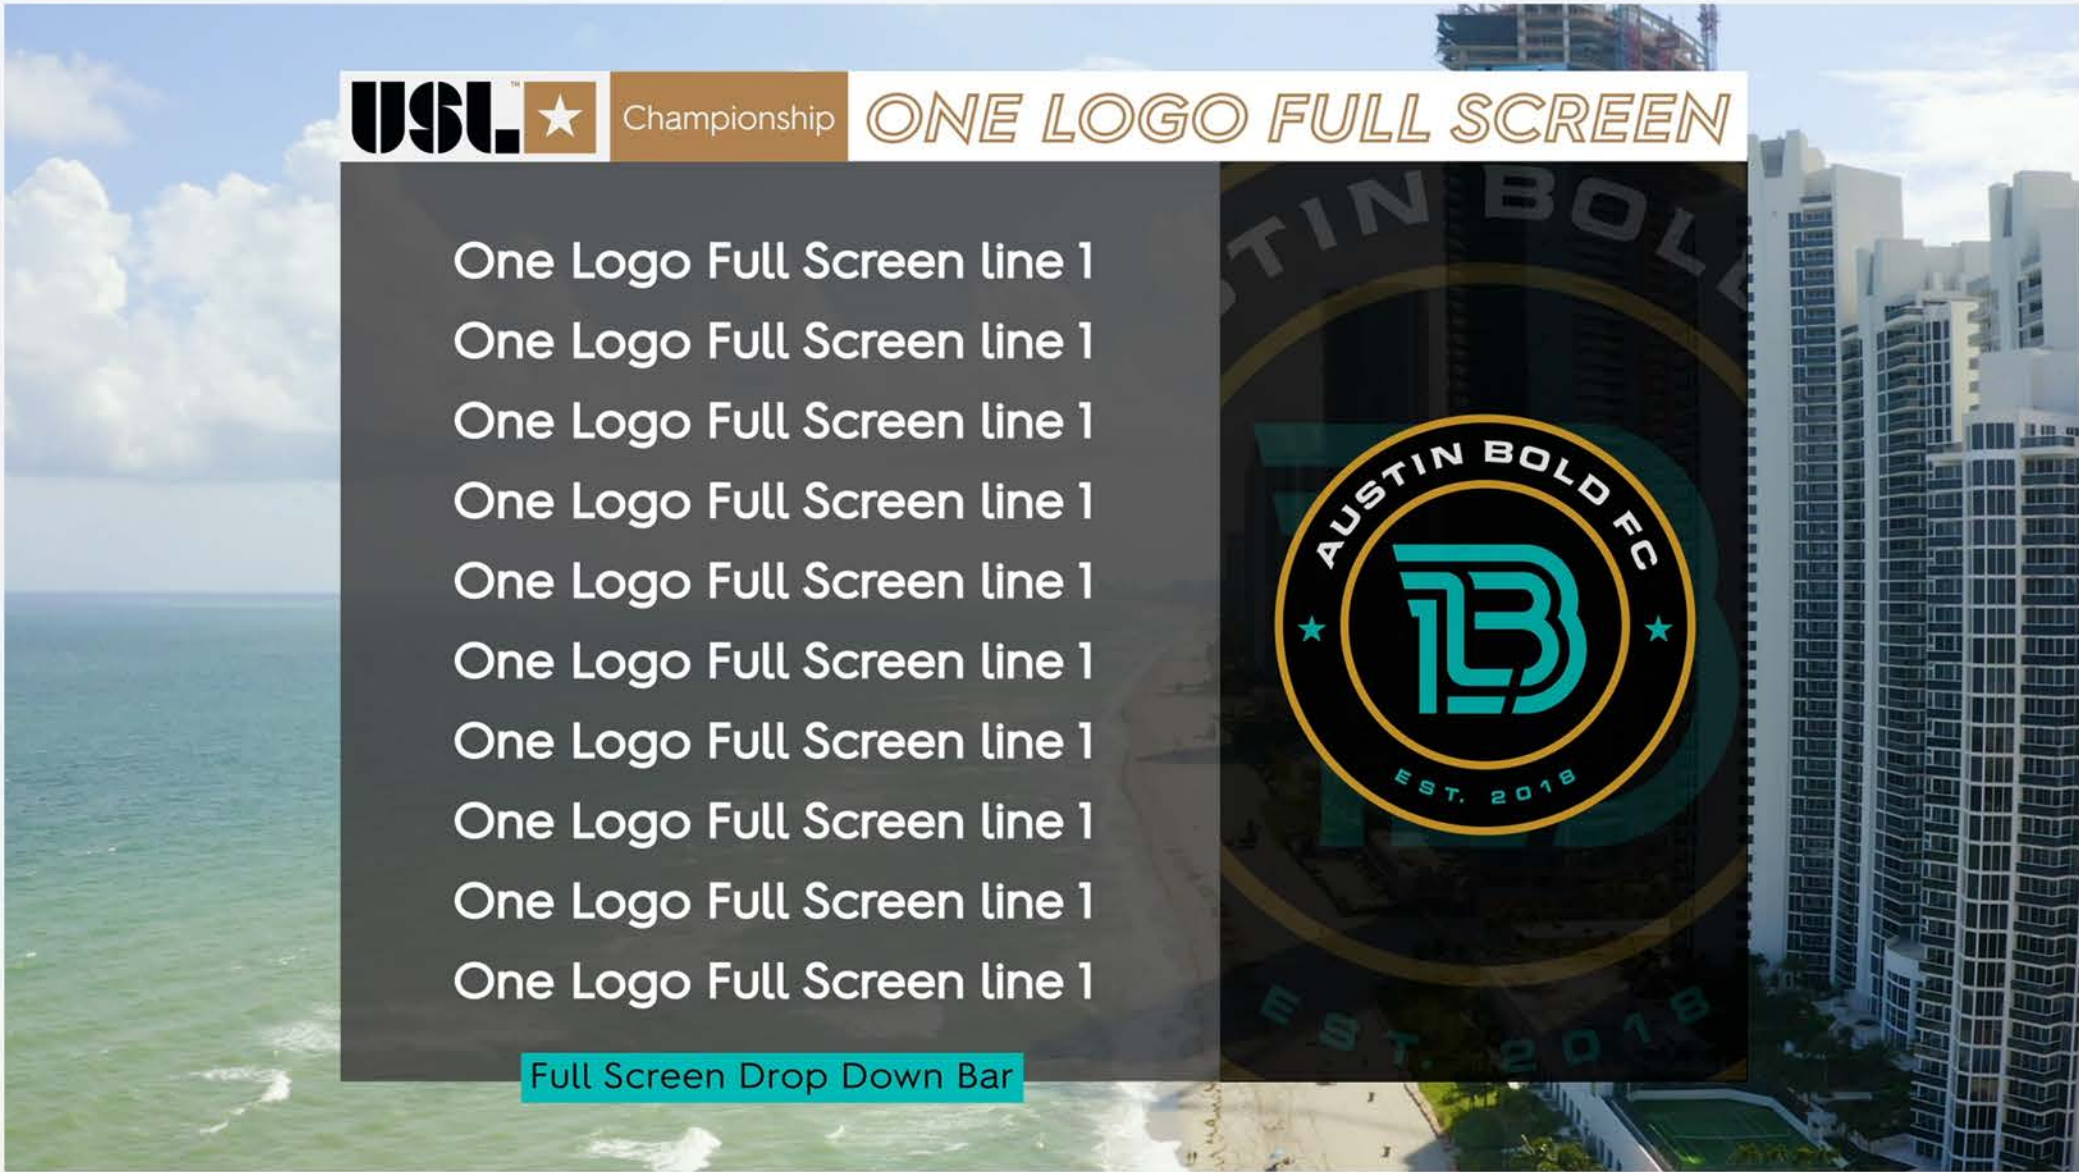

ONE LOGO FULLSCREEN

Header:
Hurme Geometric Sans 2 Bold Outline

Body:
Hurme Geometric Sans 2 Semibold

Dropline:
Hurme Geometric Sans 2 Regular