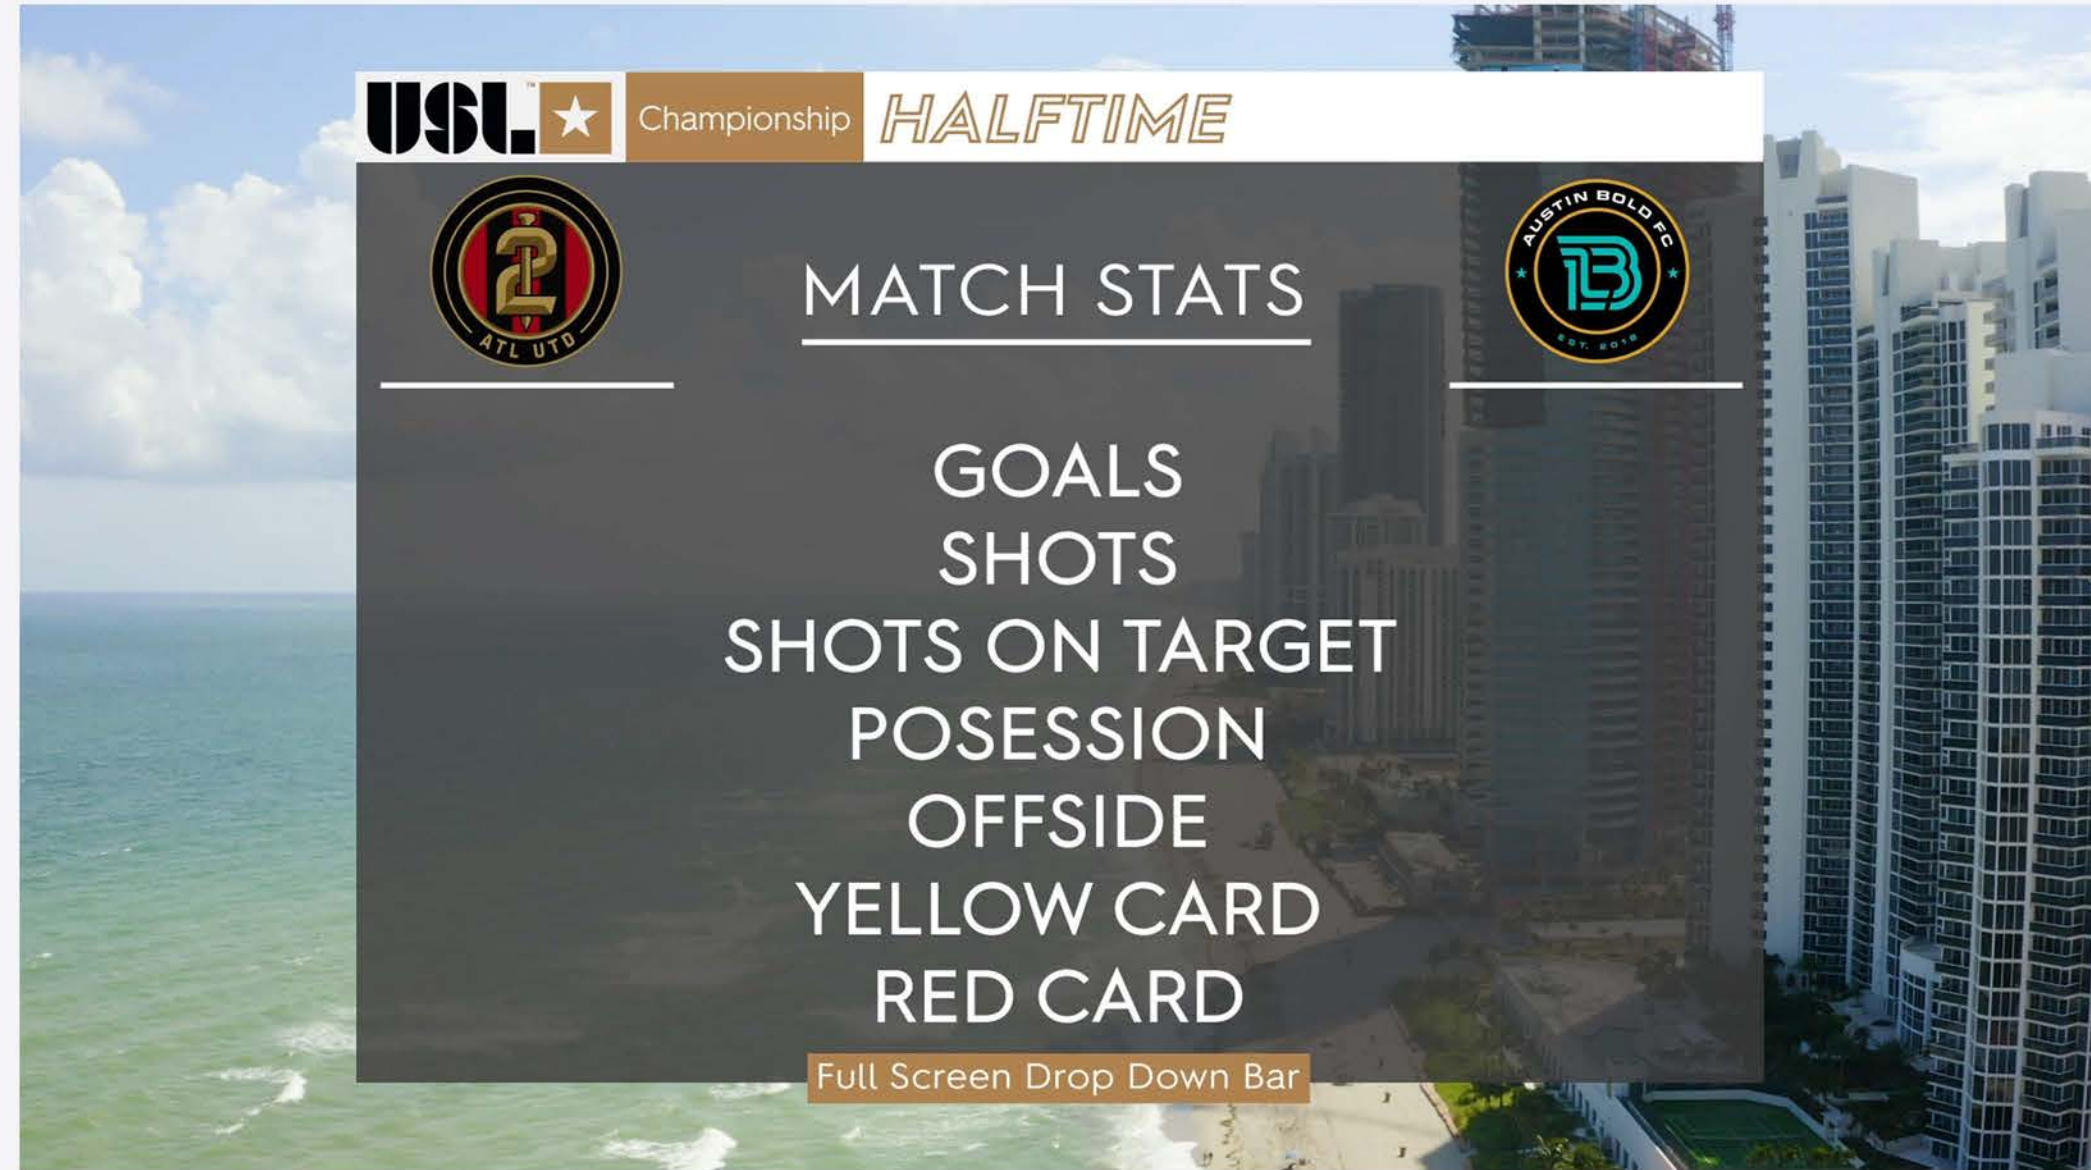

MATCH STATS FULLSCREEN

Header:

Hurme Geometric Sans 2 Bold Outline

Body:

Hurme Geometric Sans 2 Semibold

Dropline:

Hurme Geometric Sans 2 Regular