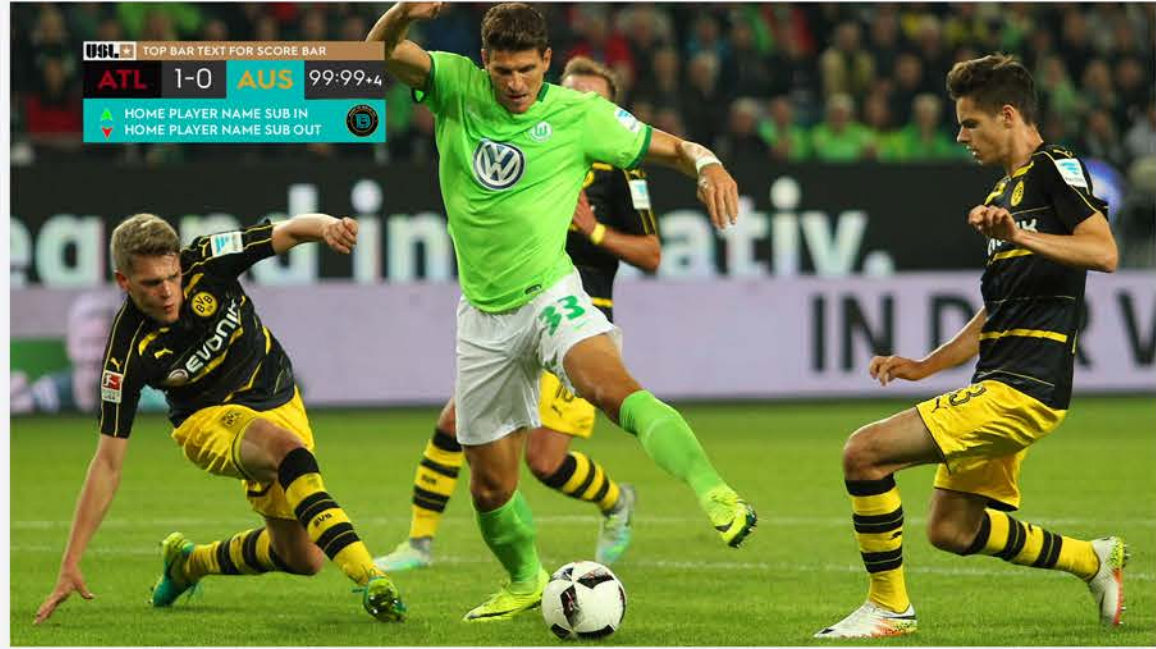

SUBSTITUTIONS

Player Names: Hurme Geometric Sans 2 Semibold