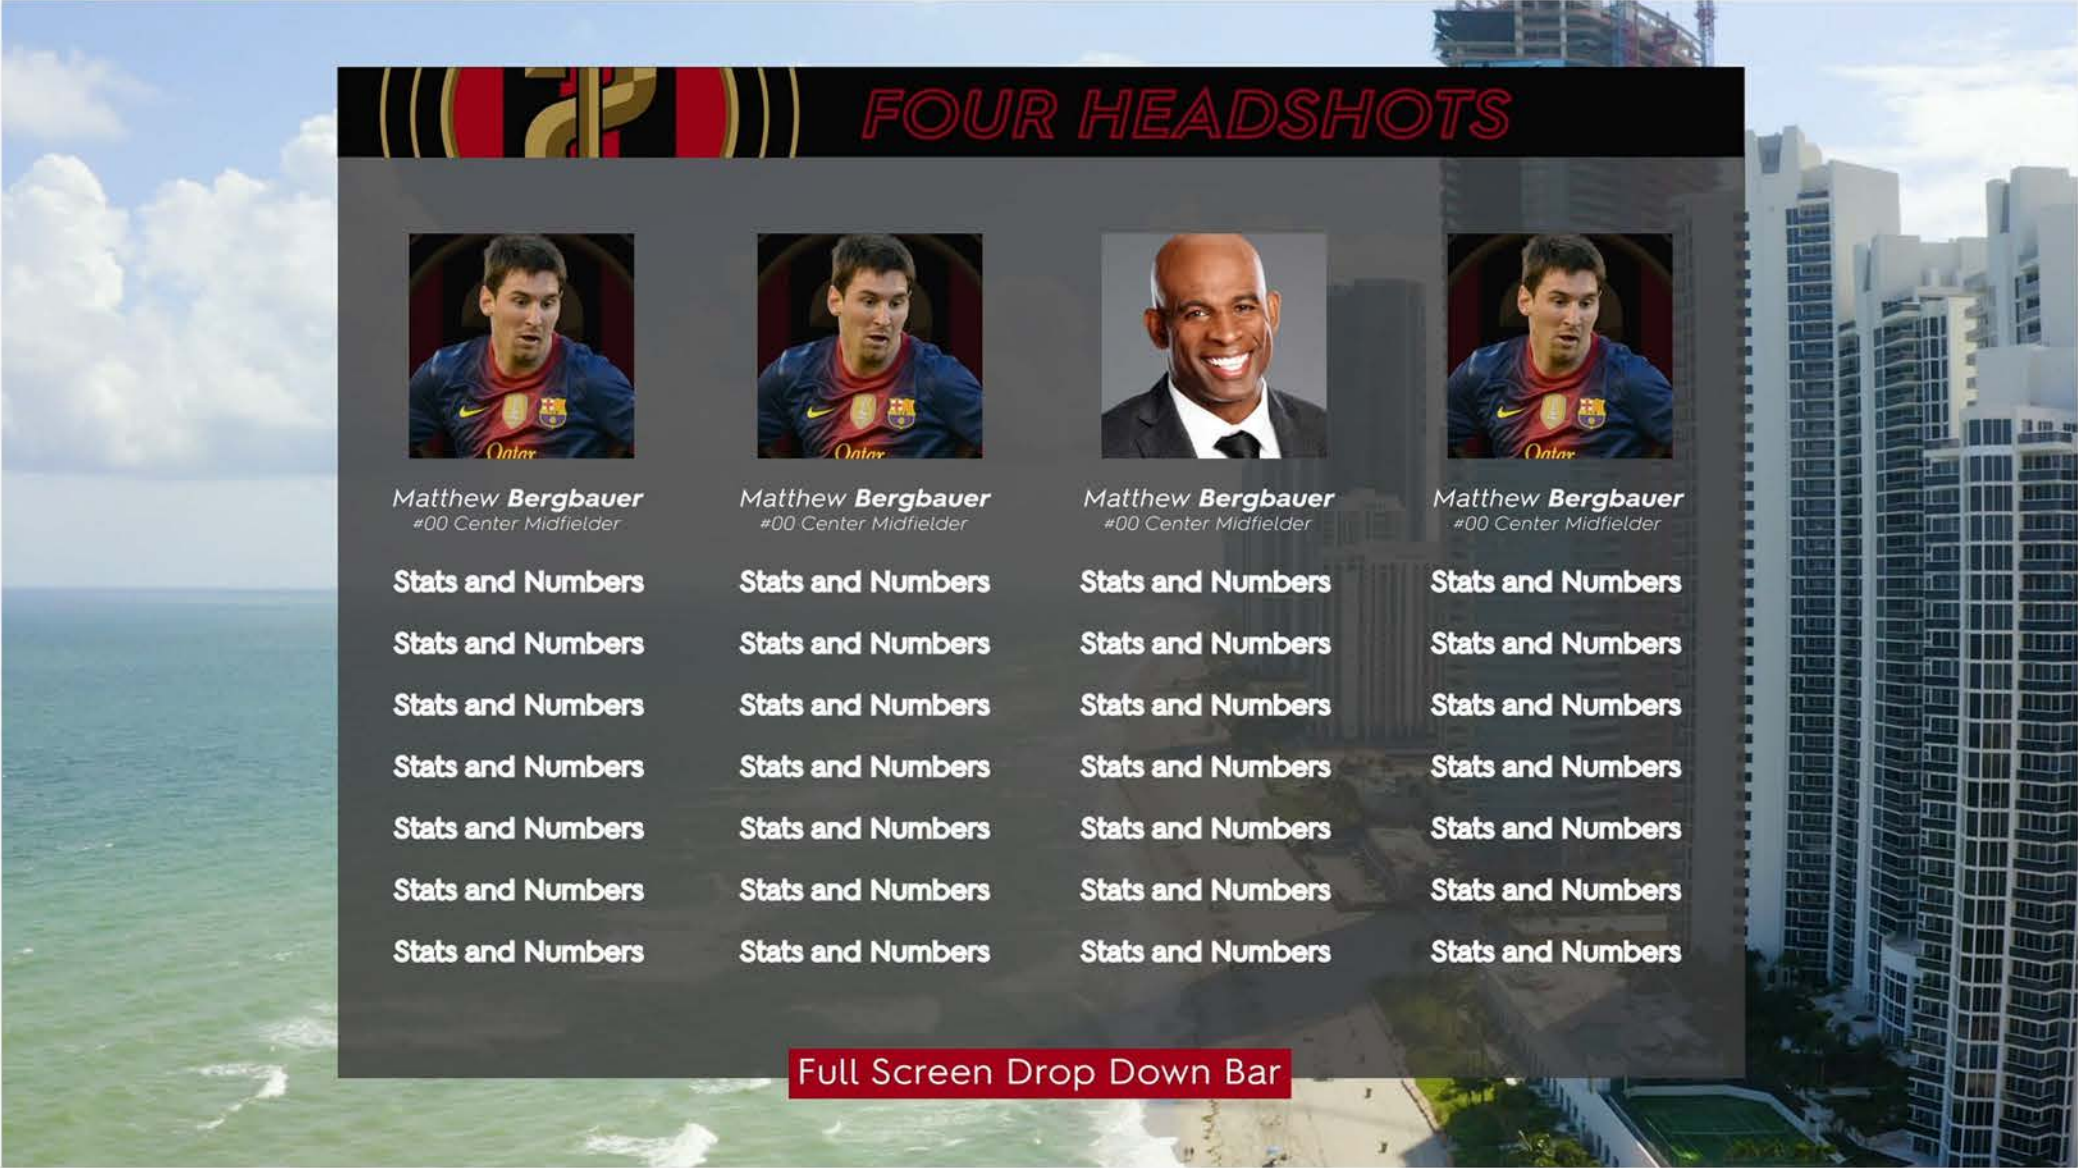

FOUR HEADSHOT FULLSCREEN

Header:
Hurme Geometric Sans 2 Bold Outline

Body:
Hurme Geometric Sans 2 Semibold

Dropline:
Hurme Geometric Sans 2 Regular

Player First Names:
Hurme Geometric Sans 2 Regular

Player Last Names:
Hurme Geometric Sans 2 Semibold

Player Position:
Hurme Geometric Sans 2 Light