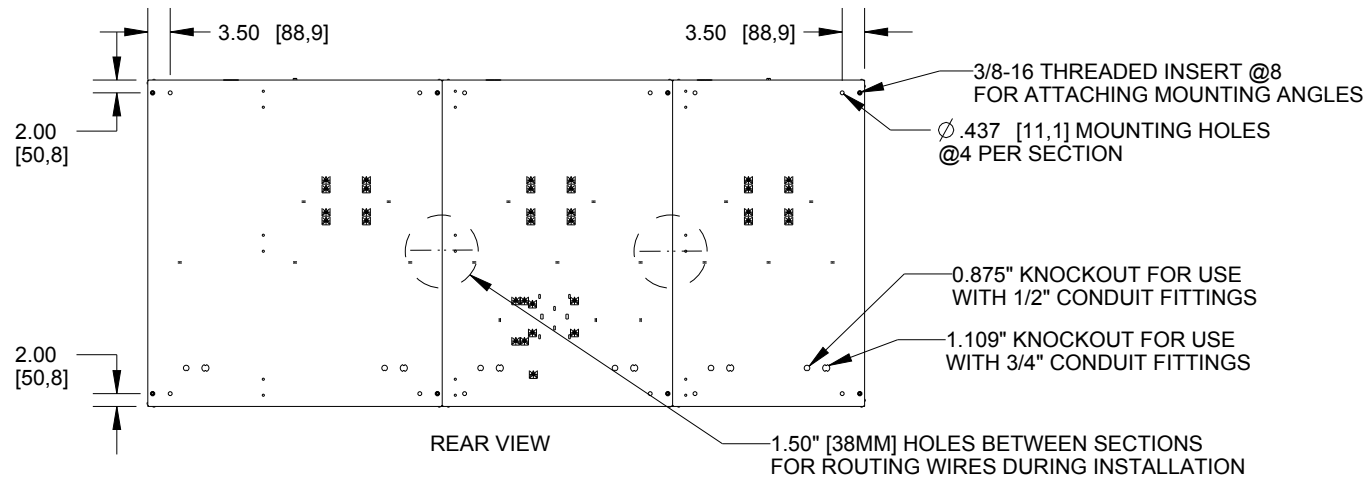

FRONT VIEW

SIDE VIEW

REAR VIEW

FEATURE	
DIGIT HEIGHT	48" [1219 MM]
DIGIT LED COLOR	RED, AMBER, OR GREEN
CABINET COLOR	SEMI-GLOSS BLACK
SERVICE ACCESS	FRONT ONLY
CABINET MATERIAL	0.063 [1.6 MM] ALUMINUM SHEET
EST. WEIGHT	150 LB [68 KG]
MAX. OPER. TEMP.	120°F [49°C]
PRIMARY VOLTS	100V - 240V AC
MAX. POWER	550 W

THIS IS A SINGLE FACED DISPLAY, BUILT IN THREE SECTIONS WITH DIMENSIONS AS SHOWN ABOVE. THE DISPLAY MAY BE MOUNTED IN ONE OF TWO WAYS: AS A COMPONENT OF A LARGER SIGN, OR MOUNTED INDEPENDENTLY, DIRECTLY TO A STRUCTURE.

SIGNAL INTERCONNECT CABLES ARE PROVIDED AND MUST BE ROUTED AND CONNECTED WHEN MULTIPLE DISPLAYS ARE INSTALLED WITHIN A SINGLE SIGN.

REFER TO THE DISPLAY MANUAL FOR COMMUNICATION OPTIONS AND INSTALLATION INSTRUCTIONS.

REV	DATE:		BY:	
		<small>THE CONCEPTS EXPRESSED AND DETAILS SHOWN ON THIS DRAWING ARE CONFIDENTIAL AND PROPRIETARY. DO NOT REPRODUCE BY ANY MEANS WITHOUT THE EXPRESS WRITTEN CONSENT OF DAKTRONICS, INC. OR ITS WHOLLY OWNED SUBSIDIARIES. COPYRIGHT 2018 DAKTRONICS, INC. (USA)</small>		
PROJECT: FUELIGHT DISPLAYS				
TITLE: SHOP DRAWING, FL-3000-48				
DATE: 15-OCT-13	DIM UNITS: INCHES [MILLIMETERS]		SHEET	REV
SCALE: 1/30	DO NOT SCALE DRAWING		1 OF 1	00
DESIGN: A VANBEMMEL	JOB NO.	FUNC - TYPE - SIZE	1150359	
DRAWN: A VANBEMMEL	P1735	R - 08 - A		