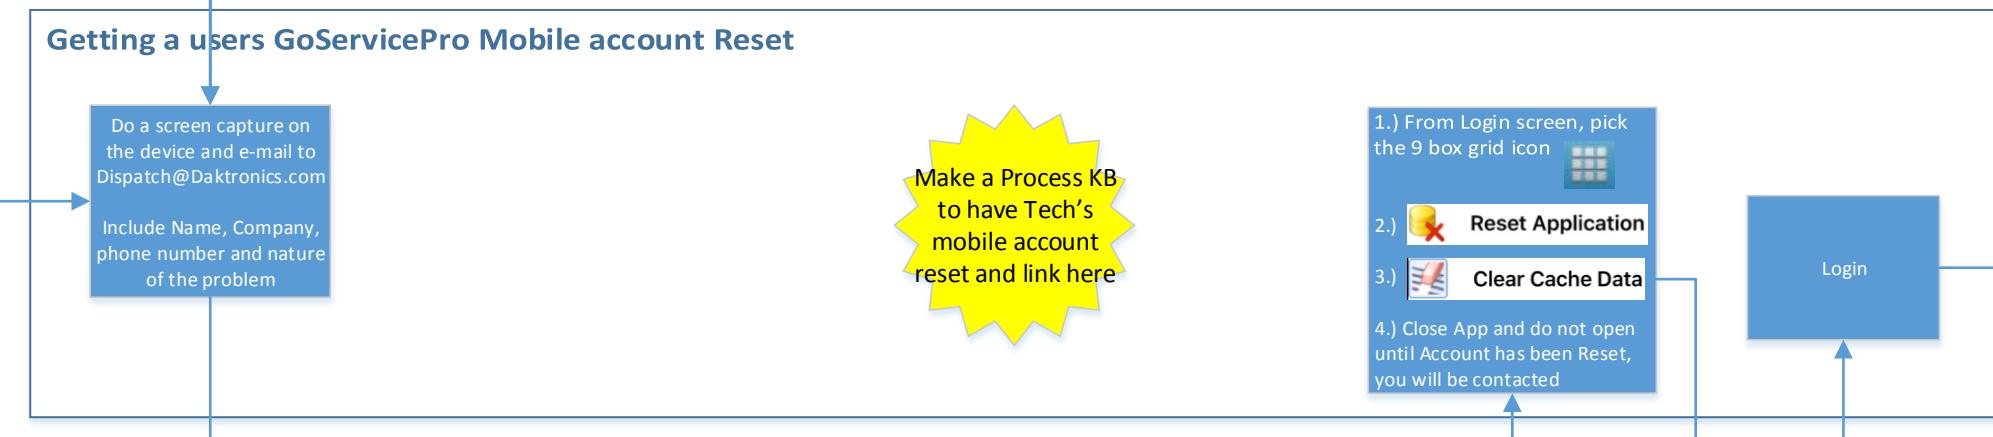

Technician

Dispatch

Sys Ops

Make a Process KB for Dispatch and how to handle tech problems with GSP Mobile App