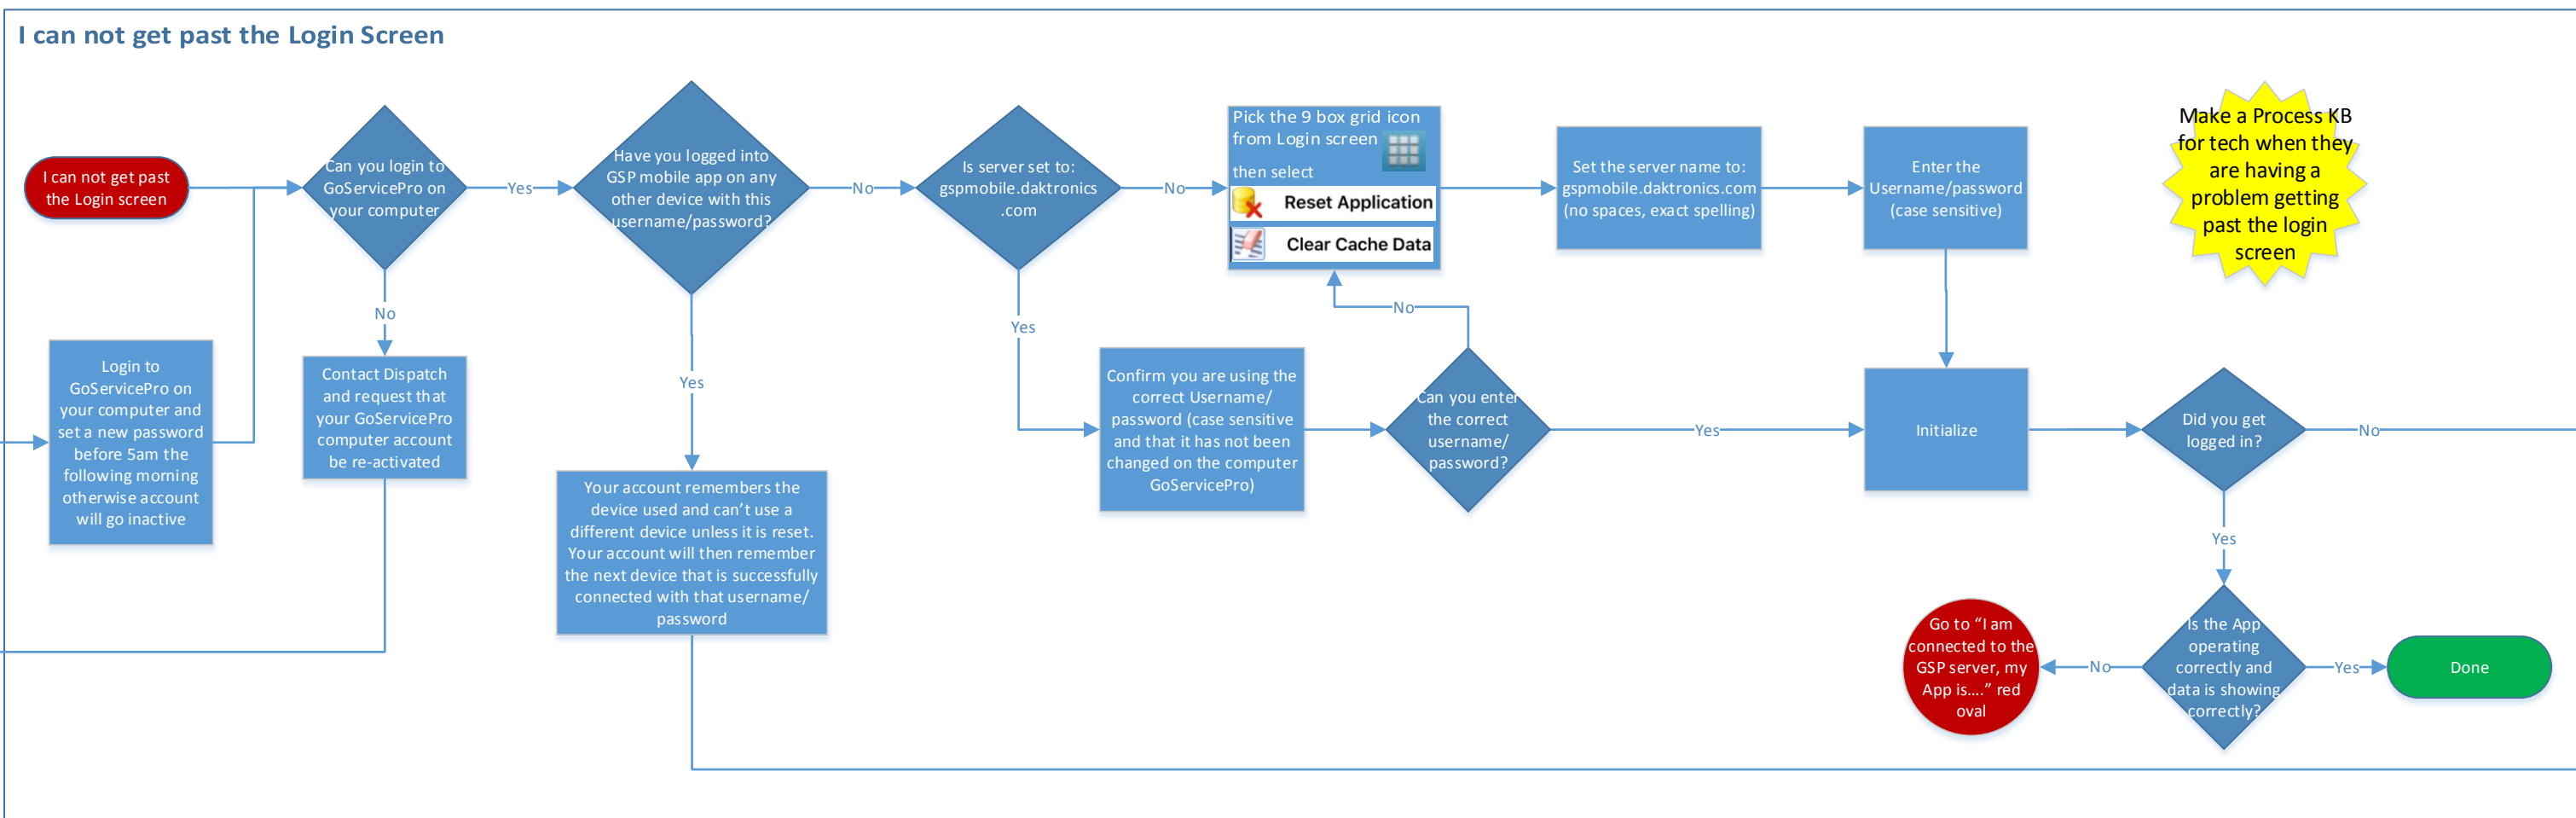

Technician

Dispatch

Sys Ops

Make a Process KB for Dispatch and how to handle tech problems with GSP Mobile App