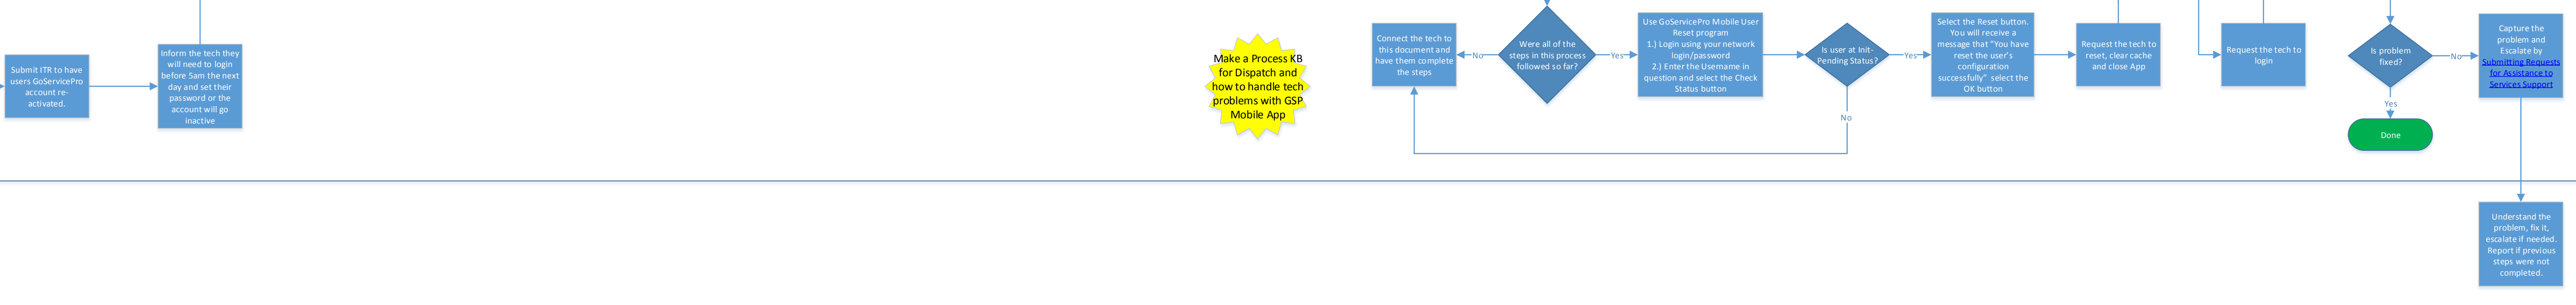

Technician

Dispatch

Sys Ops

Make a Process KB for Dispatch and how to handle tech problems with GSP Mobile App