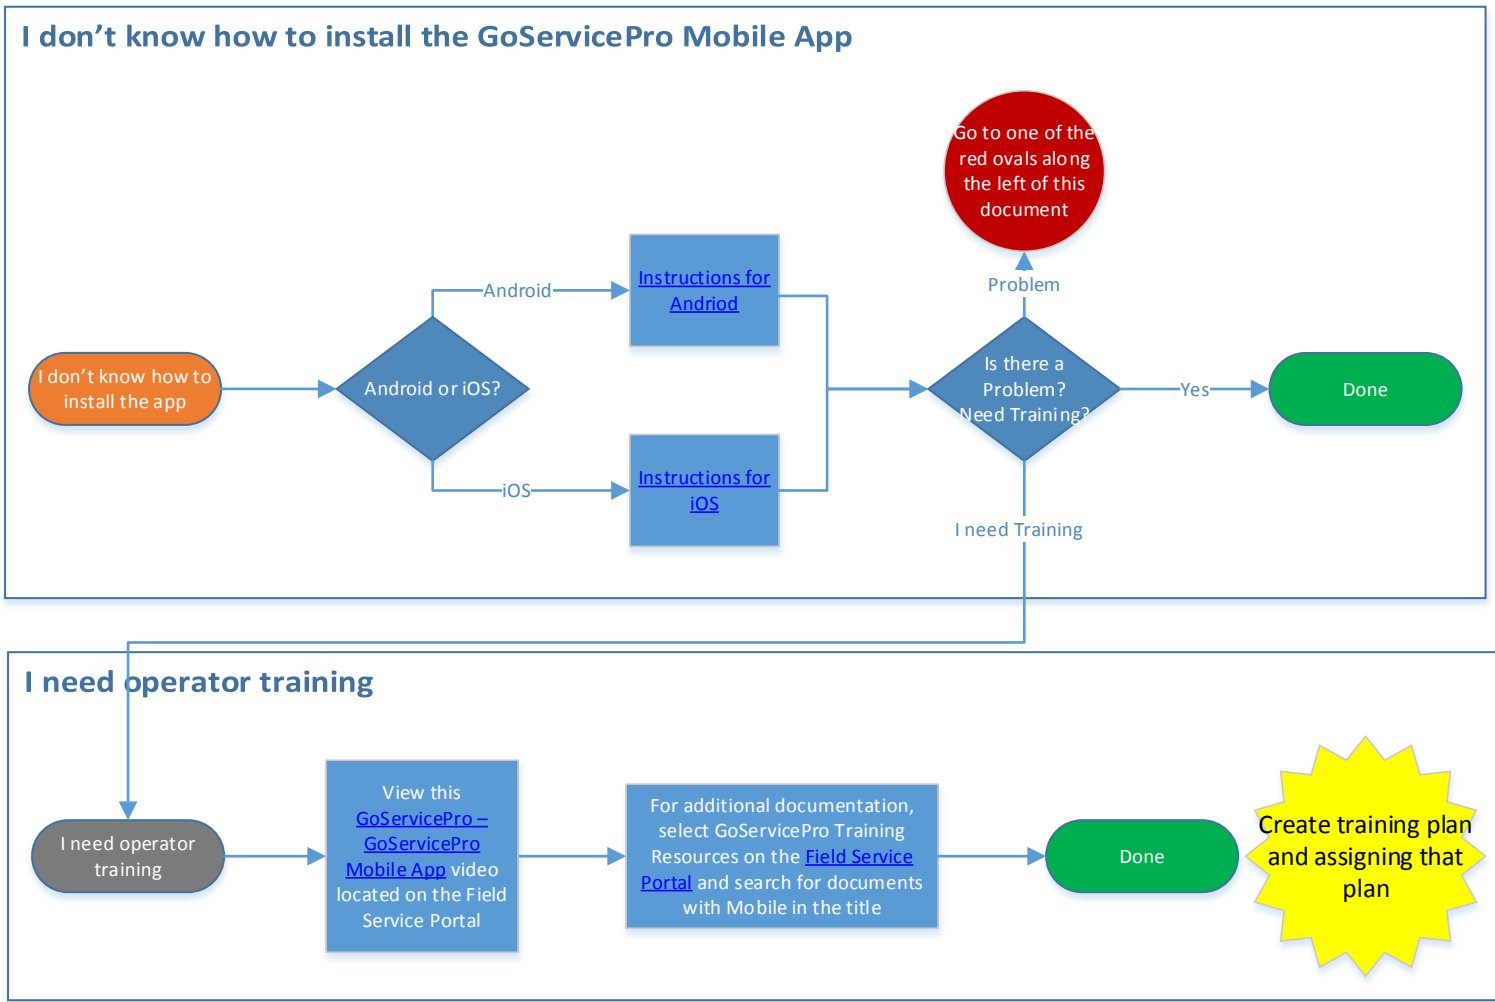

Technician

Dispatch

Sys Ops

Make a Process KB for Dispatch and how to handle tech problems with GSP Mobile App