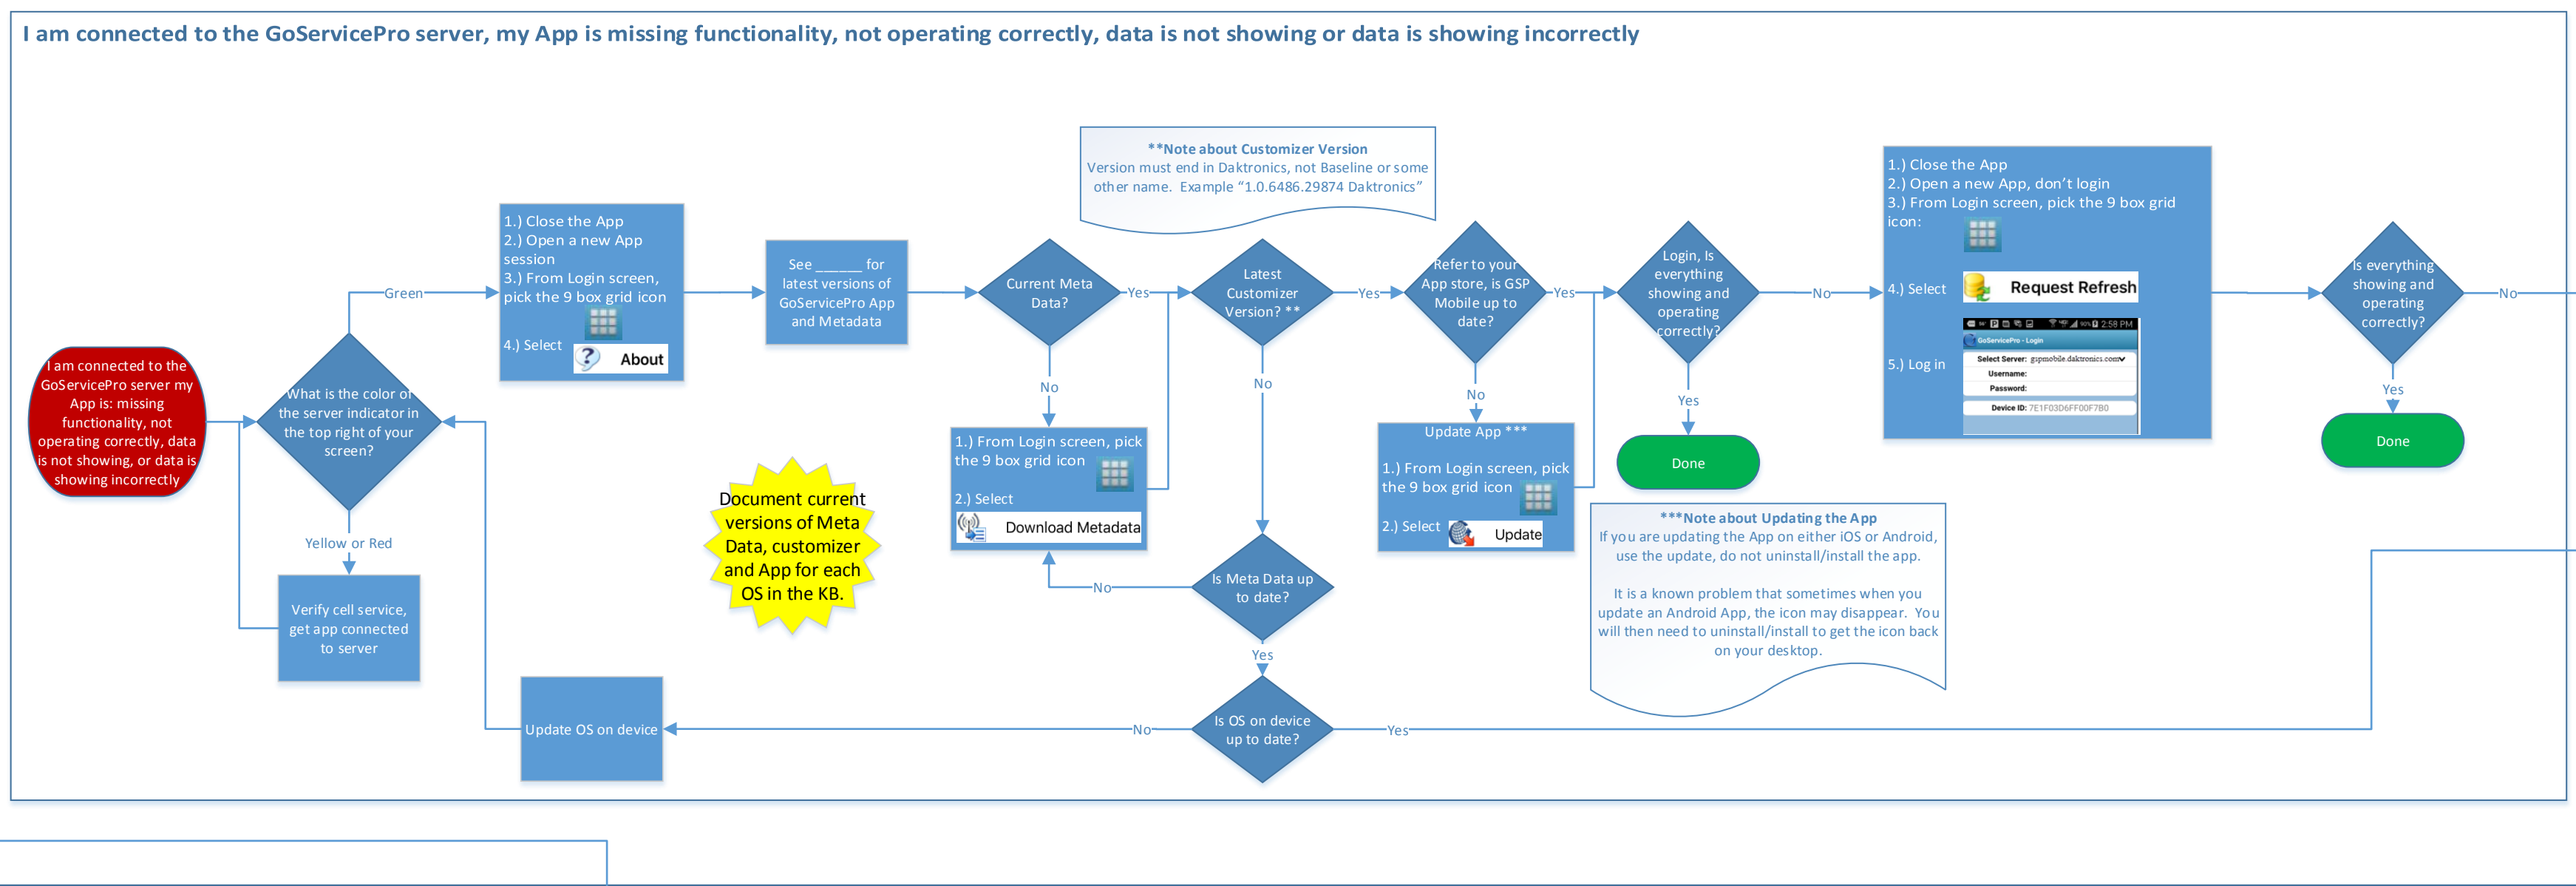

Technician

Dispatch

Sys Ops

Make a Process KB for Dispatch and how to handle tech problems with GSP Mobile App