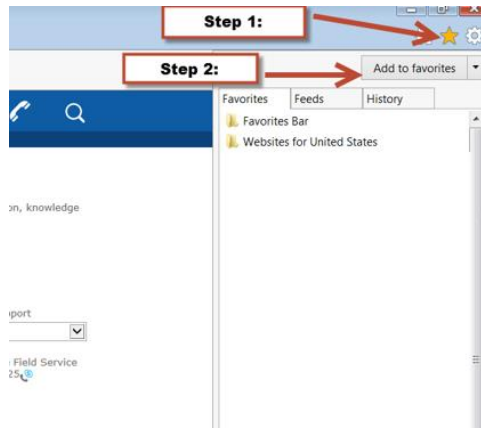

1. Click the Star icon.
2. Click Add to Favorites.