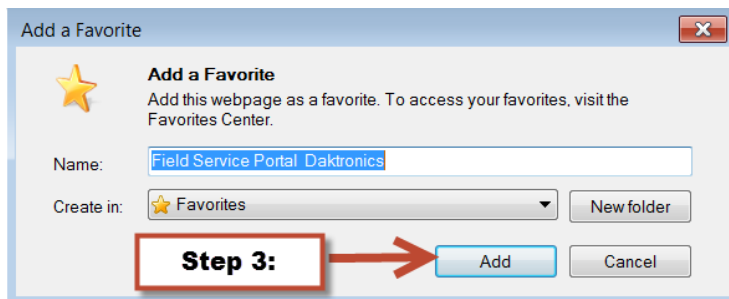

3. Confirm the Name and Location and click Add.